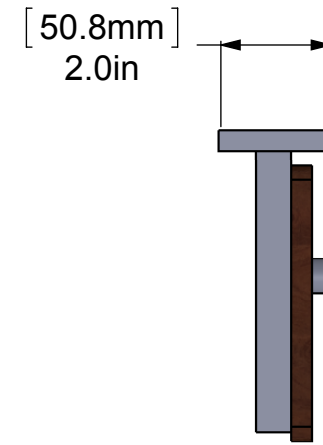

ITEM NO.	P/N	Description	QTY.
1	BPSQ	BACKPLATE	2
2	SHSQL-5	Neck Left	1
3	CARD-58	LOCK	2
4	SHSQR-5	Neck Right	1
5	TU38-18	TUBE	1
6	IRWRT-22	IPE SHELF	1

UNLESS OTHERWISE STATED

.X	±.3mm
.XX	±.15mm
.XXX	±.008mm

COPYRIGHT © Allied Brass 2016

THIRD ANGLE PROJECTION

DRAWN	2/24/2017	I.M
CHECKED	2/24/2017	P.D
APPROVED	2/24/2017	R.A

MATERIAL:	BRASS
DESCRIPTION:	Montero Collection Solid IPE Ironwood Shelf with Gallery Rail

FINISH	TBD
QUANTITY	TBD
DRAWING No.	REV
MT1-16-GAL-IRW	0
SCALE	1:2.5
SHEET: 01	A4