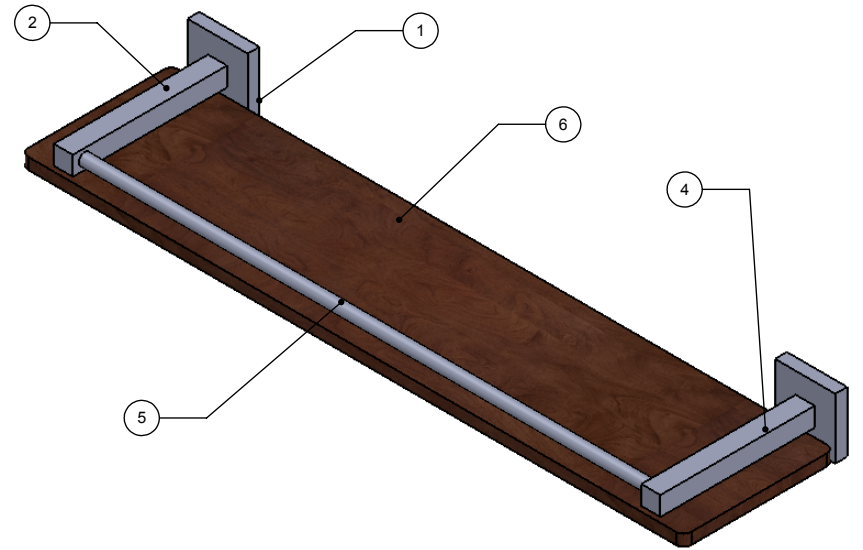

ITEM NO.	P/N	Description	QTY.
1	BPSQ	BACKPLATE	2
2	SHSQL-5	Neck Left	1
3	CARD-58	LOCK	2
4	SHSQR-5	Neck Right	1
5	TU38-18	TUBE	1
6	IRWRT-22	IPE SHELF	1

UNLESS OTHERWISE STATED

.X	±.3mm
.XX	±.15mm
.XXX	±.008mm

COPYRIGHT © Allied Brass 2016

THIRD ANGLE PROJECTION

DRAWN	2/24/2017	I.M
CHECKED	2/24/2017	P.D
APPROVED	2/24/2017	R.A

MATERIAL:	BRASS
DESCRIPTION:	Montero Collection Solid IPE Ironwood Shelf with Gallery Rail