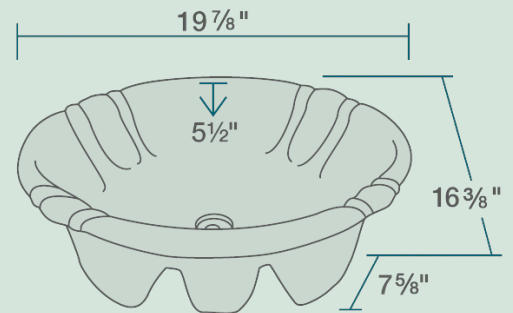

O1815-WHITE Vessel / Drop-In Sink

19 7/8" x 16 3/8" x 7 5/8"
 Topmount or Vessel Installation
 21" Minimum Cabinet Size
 True Vitreous China
 Multiple Colors Available
 No Hardware Needed
 cUPC Certified (Uniform Plumbing Code)
 Lifetime Warranty

Accessories

*Accessories not included

Available Colors

Features

<p>Vessel or Drop-in Installation</p>	<p>21" Minimum Cabinet Size</p>	<p>True Vitreous China</p>	<p>Multiple Colors Available</p>	<p>Cutout Template</p>	<p>No Hardware Needed</p>
<p>cUPC Certified</p>	<p>Limited Lifetime Warranty</p>				