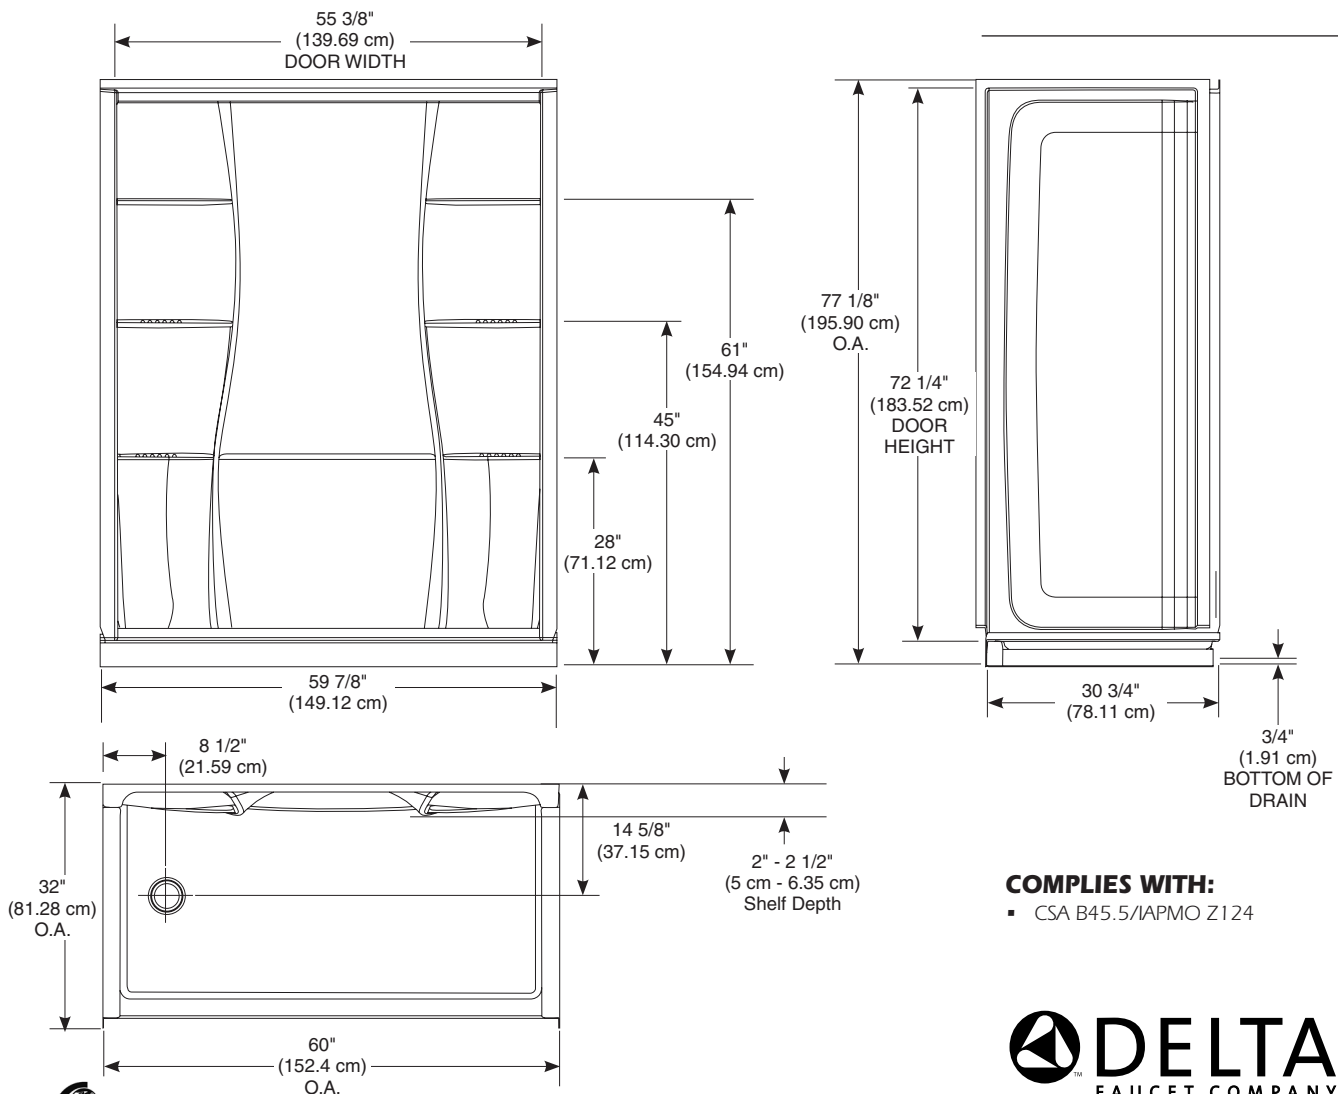

CLASSIC 400 60" X 32" SHOWER

- 40104 3-Piece Shower Wall Set
- 40094L/R Left or Right Drain Shower Base
- Made with ProCrylic™ high-gloss acrylic
- Textured Bottom
- Direct-to-Stud Installation
- 10 Year Limited Residential Warranty
- 1 Year Limited Commercial Warranty

COLOR/FINISH

- White

SUBMITTED MODEL NO:

SPECIFIC FEATURES:

COMPLIES WITH:

- CSA B45.5/IAPMO Z124

55 E 111th Street, Indianapolis, Indiana 46280
350 South Edgeware Road, St. Thomas, ON N5P 4L1
© 2015 Masco Corporation of Indiana