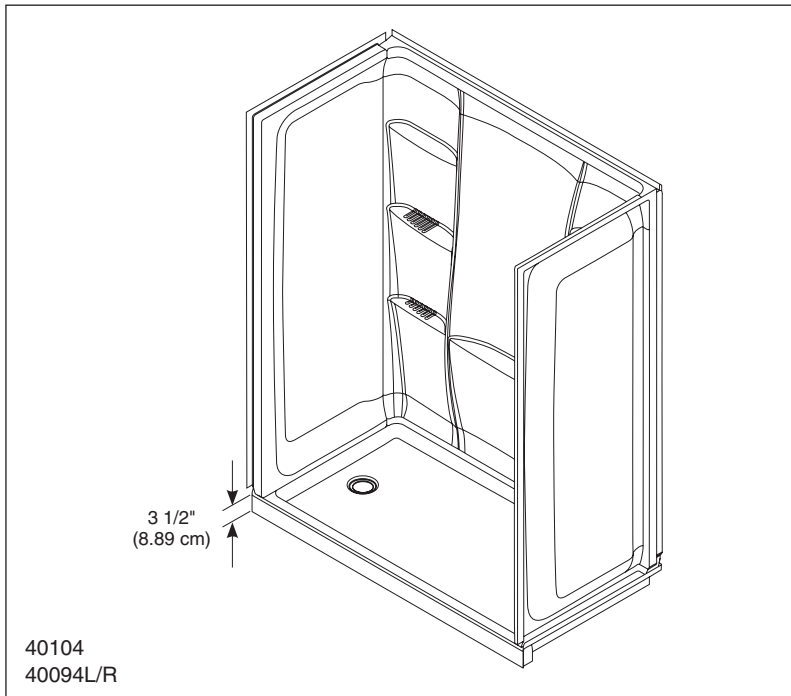

CLASSIC 400 60" X 32" SHOWER

- 40104 3-Piece Shower Wall Set
- 40094L/R Left or Right Drain Shower Base
- Made with ProCrylic™ high-gloss acrylic
- Textured Bottom
- Direct-to-Stud Installation
- 10 Year Limited Residential Warranty
- 1 Year Limited Commercial Warranty

COLOR/FINISH

- White

SUBMITTED MODEL NO:

SPECIFIC FEATURES:

COMPLIES WITH:

- CSA B45.5/IAPMO Z124

55 E 111th Street, Indianapolis, Indiana 46280
350 South Edgeware Road, St. Thomas, ON N5P 4L1
© 2015 Masco Corporation of Indiana