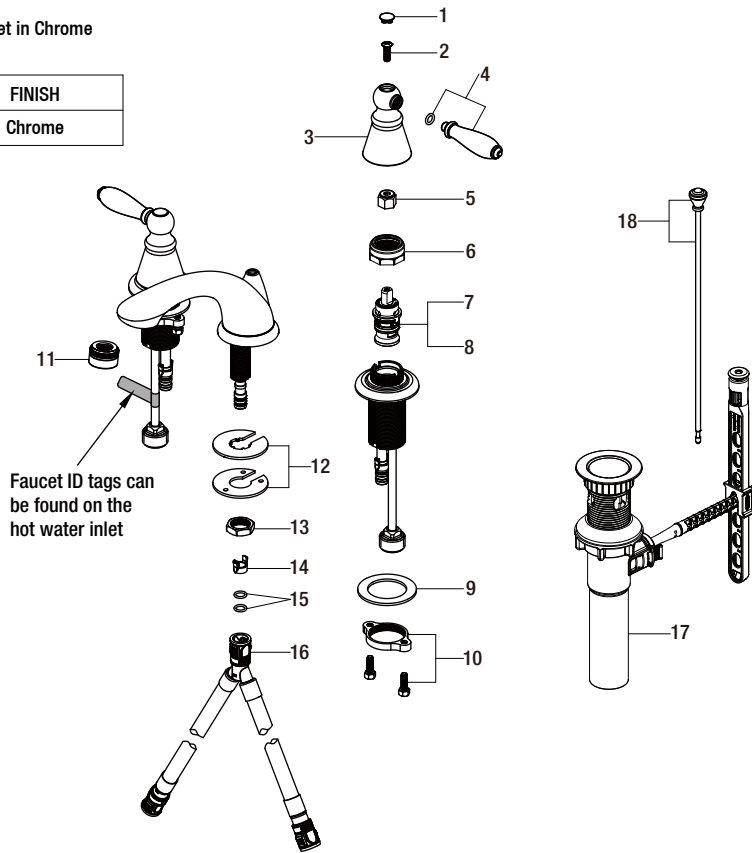

Replacement Parts List

Adley 8 in. Widespread 2-Handle Bathroom Faucet in Chrome

MODEL	SKU #	FINISH
HD67575W-6001	304367696	Chrome

Many replacement parts can be purchased online or at your local store. Please use the table below to identify the part SKU number needed, go to HOMEDEPOT.COM, and check for online and store availability. If you can't find the part you are looking for, please call 1-855-HD-GLACIER.

Part	Description	Part #	Internet SKU #	Store SKU #
1	Index	RP1005701		
2	Screw	RP50005		
3	Handle seat	RP1710601		
4	Handle	RP1317101		
5	Inverter	RP64044	206671349	
6	Bonnet	RP70435	206864739	
7	Cartridge H	RP20067	301158139	
8	Cartridge C	RP20068	301158129	
9	Washer	RP64147		
10	Nut & Screw	RP56114		

Part	Description	Part #	Internet SKU #	Store SKU #
11	Aerator	RP3019601		
12	Washer	RP64193		
13	Nut	RP56094		
14	Block	RP70421		
15	O-ring	RP60002		
16	Quick connect hose	RP70430		
17	ClickInstall™ drain assembly	RP4022801		
18	Lift rod	RP4028701		