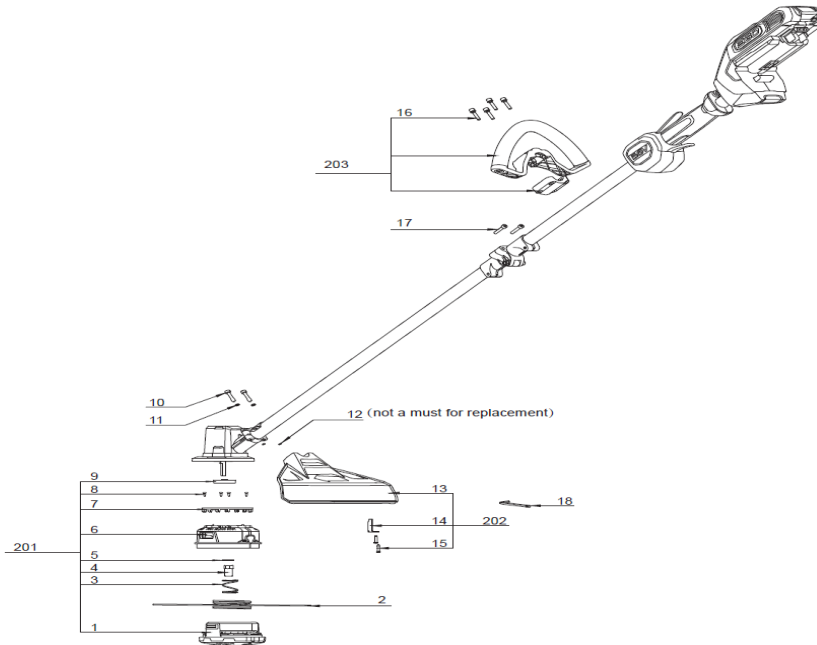

Part List_15" String Trimmer_ST1500SF

Index number	Service Part No.	Description	Qty
1	2824808001	Lower Housing ASSY	1
2	3800122001	Trimmer Line	1
3	3660650001	Compression Spring	1
4	5630301001	Nut	1
5	5650573001	Plain Washer	1
6	2824809001	Upper Housing ASSY	1
7	3128193001	Support Plate	1
8	5610076004	Tapping Screw	4
9	3520800001	Outer Flange	1
10	5620216003	Screw	2
11	5650015012	Spring Washer	2
12	5690203001	O Ring	2
13	2824117001	Guard ASSY	1
14	3704344001	Blade	1
15	5610294001	Tapping Screw	2
16	5620558001	Screw with Washer	4
17	5620216004	Screw	2
18	5680188001	Inner Hexagon Spanner	1
201	2824848001	Cutting Head Set	1
202	2824011001	Guard ASSY	1
203	2823711005	Handle ASSY	1