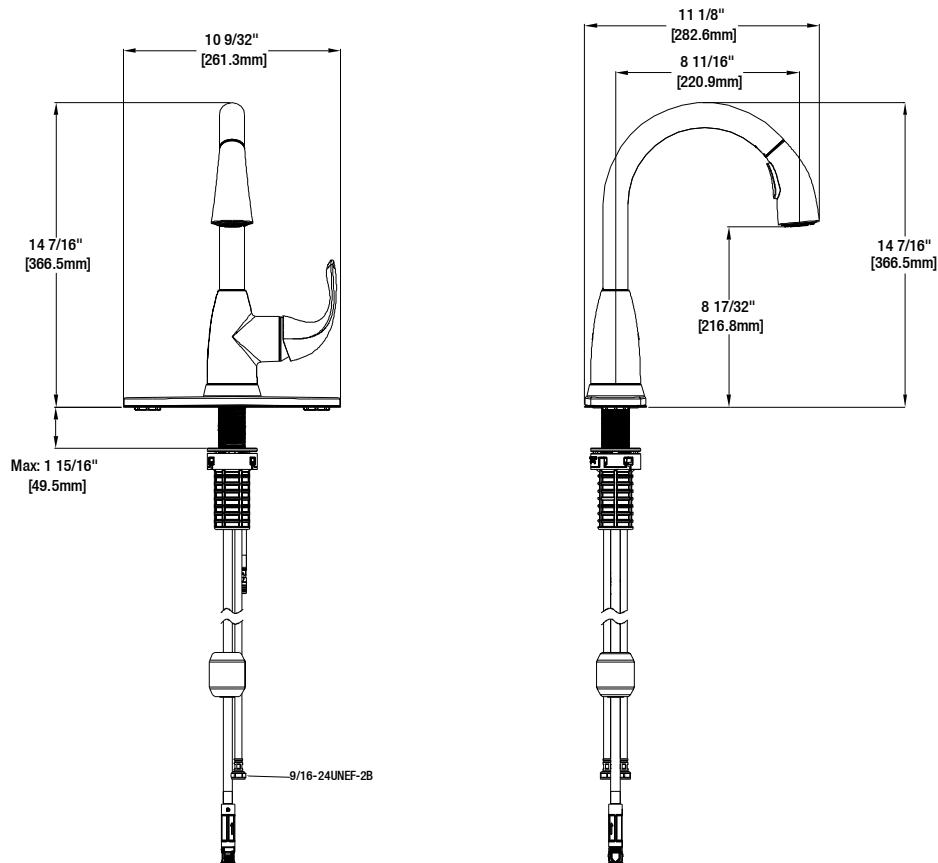

## FEATURES

- Requires 1 or 3-Hole Sink with 8" On-Center
- Flexible Supply Lines with 3/8" Compression Fittings
- Max Flow Rate: 1.8 gpm (6.8 L/min) at 60 psi
- Max Countertop Thickness: 1 15/16"
- Spout Reach: 8 11/16"
- Spout Height: 14 7/16"
- Ceramic Valve for Lifetime Drip-Free Operation
- With Zinc Lever Handle
- With TurboSpray
- FastMount Installation

## Dylan Single-Handle Pull-Down Sprayer Kitchen Faucet

MODEL	SKU #	FINISH
HD67496-1001	305514644	Chrome
HD67496-1008D2	1003291326	Stainless Steel
HD67496-1027D	305514649	Bronze