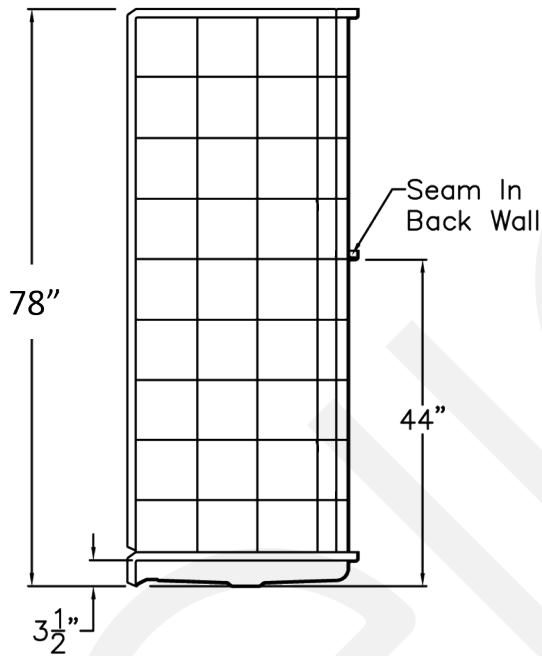

12. Collapsible Rubber Dam White PVC with End Caps

13. 2" Chrome Strainer Brass Drain with Friction Seal

14. 66" x 74" Heavy Weighted Shower Curtain

hansgrohe

1, 2, 3, 4, 7, 8
German Engineering

PONTE GIULIO
creating solutions

6, 10
Italian Design

Barrier Free, Roll In Shower 60" x 36"
6036 BF 5P .875 - Center Drain

SIDE VIEW

FRONT VIEW

TOP VIEW

Detail of 7/8" Threshold

Disclaimer:

In an effort to continually improve our product, specifications and configurations are subject to change without notice. Before ordering or installing, consider future access to essential equipment. Due to the nature of the materials, dimensions may vary $\pm 1/2"$.