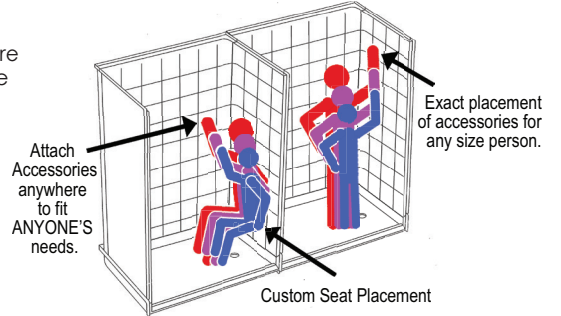

6, 10
Italian Design

Barrier Free, Roll In Shower 60" x 36"
6036 BF 5P .875 - Center Drain

SIDE VIEW

FRONT VIEW

TOP VIEW

Detail of 7/8" Threshold

Disclaimer:

In an effort to continually improve our product, specifications and configurations are subject to change without notice. Before ordering or installing, consider future access to essential equipment. Due to the nature of the materials, dimensions may vary $\pm 1/2"$.

ADAPTABILITY

Customized Accessory Placement

The wood reinforced core walls allow the fixtures to be installed right onto the wall studs by eliminating the need for a drywall backing.

SHOWER DOOR FRIENDLY