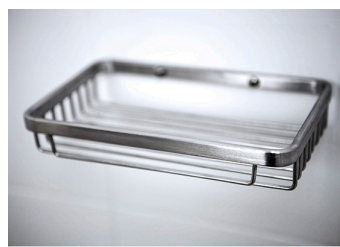

Accessories:

- [5] Three (3) Straight Fine Brushed Stainless Steel Grab Bars (Two (2) 36" and One (1) 18")
- [9] 24" x 16" Four-Legged Foldup Seat, 500 lb. cap
- [11] Fine Brushed Finish Stainless Steel Curtain Rod
- [12] Collapsible Rubber Dam White with End Caps
- [13] 2" Chrome Strainer, Brass Drain with Friction Seal
- [14] 66" x 74" Heavy Weighted Shower Curtain

Ella Deluxe Accessories

1. Chroma E75 Hand Shower - 3 Jet

2. Vinyl Techniflex Hose

3. Wall Outlet Elbow

4. Hand Shower Alternate Wall Mount

5. Fine Brushed Stainless Steel Concealed Flange Grab Bars

6. Ergonomic Hand Shower Holder ABS Chrome

7. HG Focus E Pressure Balance Valve

8. Interchangeable iBox Universal Plus for HG Focus E

9. Four Legged Foldup Seat (500 lbs. Weight Capacity)

10. Rectangular Stainless Steel Soap-Sponge Basket

11. Fine Brushed Stainless Steel Curtain Rod