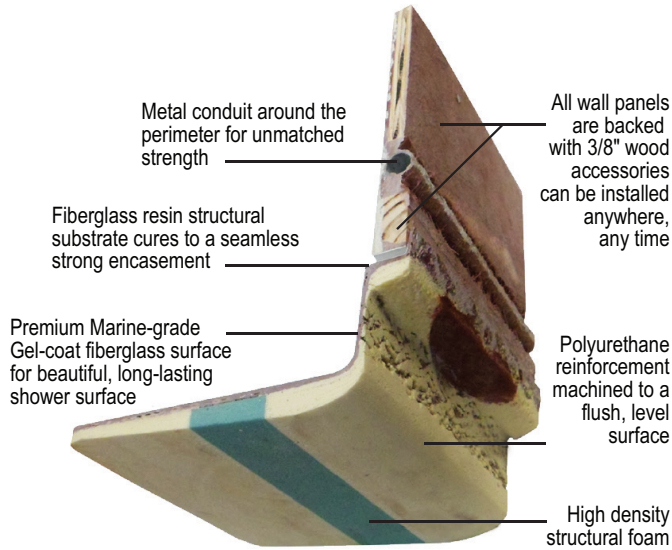

6, 10
Italian Design

Barrier Free, Roll In Shower 60" x 36"
6036 BF 5P .875 - Center Drain

SIDE VIEW

FRONT VIEW

TOP VIEW

Detail of 7/8" Threshold

Disclaimer:

In an effort to continually improve our product, specifications and configurations are subject to change without notice. Before ordering or installing, consider future access to essential equipment. Due to the nature of the materials, dimensions may vary $\pm 1/2"$.

STRENGTH

Wood & Steel Reinforced Walls

Twice the weight and twice the raw materials used in the construction of our showers than listed by any of our competitors. Wood reinforced core walls and high density base. Metal conduit around perimeter of EACH panel for added strength.

ADAPTABILITY

Customized Accessory Placement

The wood reinforced core walls allow the fixtures to be installed right onto the wall studs by eliminating the need for a drywall backing.

SHOWER DOOR FRIENDLY