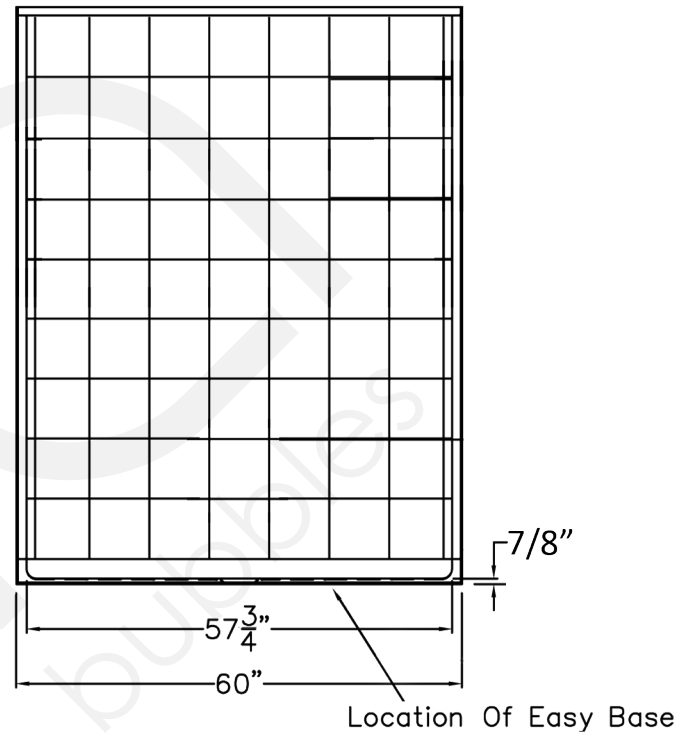

Panels:

Shower Base 37" W x 60" L x 4.5" H
Side Wall Panel Left 37" W x 73.5" H
Side Wall Panel Right..... 37" W x 73.5" H
Rear Wall Panel Bottom..... 60" L x 44" H
Rear Wall Panel Top..... 60" L x 33.5" H

6, 10
Italian Design

Barrier Free, Roll In Shower 60" x 36"
6036 BF 5P .875 - Center Drain

SIDE VIEW

FRONT VIEW

TOP VIEW

Detail of 7/8" Threshold

Disclaimer:

In an effort to continually improve our product, specifications and configurations are subject to change without notice. Before ordering or installing, consider future access to essential equipment. Due to the nature of the materials, dimensions may vary $\pm 1/2"$.