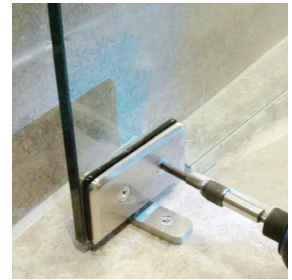

Features:

- Premium marine grade gel-coat, five piece shower with 8" classic tile pattern
- Wood and steel reinforced walls for placing grab bars and seats anywhere (not dependent on stud locations)
- Easy shower wall assembly pin-lock system allowing front side installation
- Precision fit wall panel seams (match into grout pattern)
- Grip-Sure™ floor texture
- Self supporting, pre-leveled shower base (no mudset required)
- Shower door friendly (squared corners allow door installation)
- Ships pre-assembled, heavy duty crating protects product in transit

STRENGTH

Wood & Steel Reinforced Walls

Twice the weight and twice the raw materials used in the construction of our showers than listed by any of our competitors. Wood reinforced core walls and high density base. Metal conduit around perimeter of EACH panel for added strength.

ADAPTABILITY

Customized Accessory Placement

The wood reinforced core walls allow the fixtures to be installed right onto the wall studs by eliminating the need for a drywall backing.

SHOWER DOOR FRIENDLY

Your choice: Curtain or Door

Square corners in Ella shower construction allow for framed or frameless shower doors to be installed.

Image for illustration only

FRONT SIDE INSTALLATION

Aluminum Pin and Slot System for a contractor friendly front side installation.