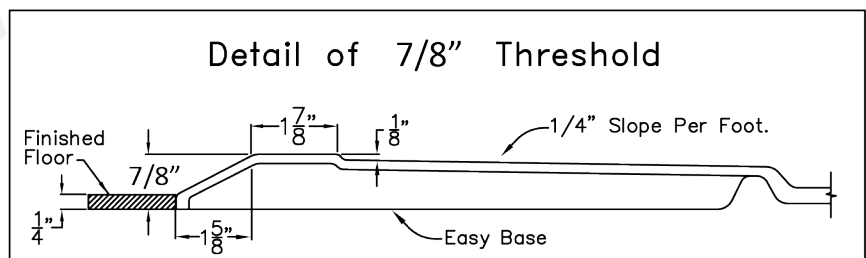

6, 10
Italian Design

Barrier Free, Roll In Shower 60" x 36"
6036 BF 5P .875 - Center Drain

SIDE VIEW

FRONT VIEW

TOP VIEW

Detail of 7/8" Threshold

Disclaimer:

In an effort to continually improve our product, specifications and configurations are subject to change without notice. Before ordering or installing, consider future access to essential equipment. Due to the nature of the materials, dimensions may vary $\pm 1/2"$.