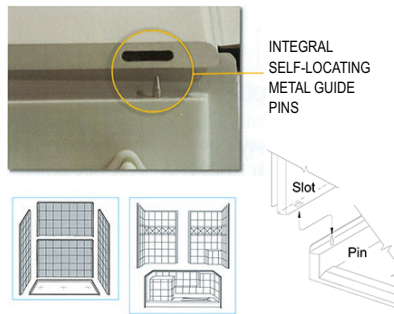

STRENGTH

Wood & Steel Reinforced Walls

Twice the weight and twice the raw materials used in the construction of our showers than listed by any of our competitors. Wood reinforced core walls and high density base. Metal conduit around perimeter of EACH panel for added strength.

ADAPTABILITY

Customized Accessory Placement

The wood reinforced core walls allow the fixtures to be installed right onto the wall studs by eliminating the need for a drywall backing.

SHOWER DOOR FRIENDLY

Your choice: Curtain or Door

Square corners in Ella shower construction allow for framed or frameless shower doors to be installed.

FRONT SIDE INSTALLATION

Aluminum Pin and Slot System for a contractor friendly front side installation.

An installation may be finished in a fraction of the time. No more need to get behind the panels to bolt large panels together.

AVAILABILITY

Your Project won't be held up

Ella showers are manufactured, inspected and shipped directly from the factory within 5 - 7 business days.

Rush orders are available upon request (white only).

No order is too big or small.

SMART PACKING

Multi-piece Shower in a Box

PRE-LEVELLED BASE

Barrier Free 7/8"