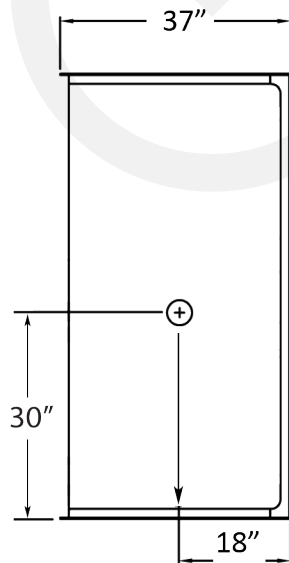

Barrier Free, Roll In Shower 60" x 36" **Ella Deluxe - Center Drain**

Model #

- 6036 BF 5P .875C-WH DLX
- 6036 BF 5P .875C-BN DLX
- 6036 BF 5P .875C-B DLX

Ella Deluxe Accessories (page 2)

Outside Dimensions: 37" W x 60" L x 78" H
Shipping Dimensions: 48" W x 79" L x 84" H
Shipping Weight: 465
Net Weight: 452 lbs.
Threshold Height: 7/8" Change of Level **L**

Panels:

Shower Base 37" W x 60" L x 4.5" H
Side Wall Panel Left 37" W x 73.5" H
Side Wall Panel Right..... 37" W x 73.5" H
Rear Wall Panel Bottom..... 60" L x 44" H
Rear Wall Panel Top..... 60" L x 33.5" H

12. Collapsible Rubber Dam White PVC with End Caps

13. 2" Chrome Strainer Brass Drain with Friction Seal

14. 66" x 74" Heavy Weighted Shower Curtain

hansgrohe

1, 2, 3, 4, 7, 8
German Engineering

PONTE GIULIO
creating solutions

6, 10
Italian Design

Barrier Free, Roll In Shower 60" x 36"
6036 BF 5P .875 - Center Drain

SIDE VIEW

FRONT VIEW

TOP VIEW

Detail of 7/8" Threshold

Disclaimer:

In an effort to continually improve our product, specifications and configurations are subject to change without notice. Before ordering or installing, consider future access to essential equipment. Due to the nature of the materials, dimensions may vary $\pm 1/2"$.