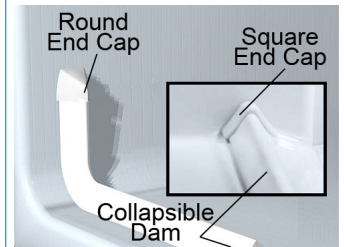

Ella Deluxe Accessories

1. Chroma E75 Hand Shower - 3 Jet

2. Vinyl Techniflex Hose

3. Wall Outlet Elbow

4. Hand Shower Alternate Wall Mount

5. Fine Brushed Stainless Steel Concealed Flange Grab Bars

6. Ergonomic Hand Shower Holder ABS Chrome

7. HG Focus E Pressure Balance Valve

8. Interchangeable iBox Universal Plus for HG Focus E

9. Four Legged Foldup Seat (500 lbs. Weight Capacity)

10. Rectangular Stainless Steel Soap-Sponge Basket

11. Fine Brushed Stainless Steel Curtain Rod

12. Collapsible Rubber Dam White PVC with End Caps

13. 2" Chrome Strainer Brass Drain with Friction Seal

14. 66" x 74" Heavy Weighted Shower Curtain

hansgrohe

1, 2, 3, 4, 7, 8
German Engineering

PONTE GIULIO
creating solutions