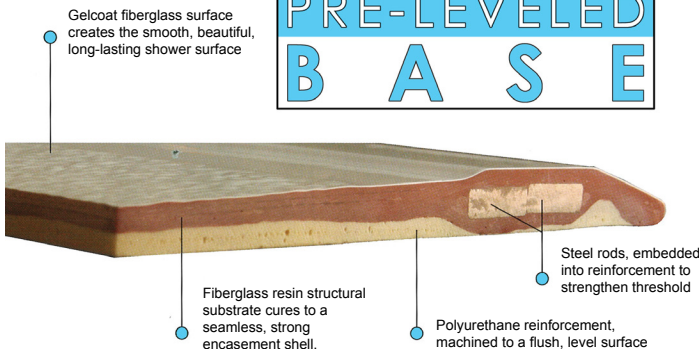

STRENGTH

Wood & Steel Reinforced Walls

Twice the weight and twice the raw materials used in the construction of our showers than listed by any of our competitors. Wood reinforced core walls and high density base. Metal conduit around perimeter of EACH panel for added strength.

Rush orders are available upon request (white only).

No order is too big or small.

SMART PACKING

Multi-piece Shower in a Box

In stock for Rapid Ship

PRE-LEVELLED BASE

Barrier Free 7/8"