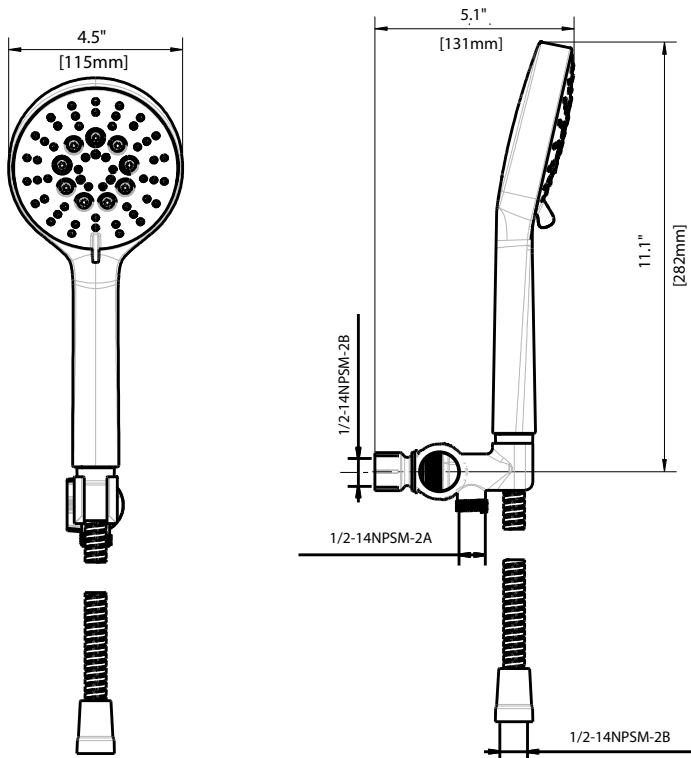

Modern 6-Function Handshower Kit

MODEL	SKU #	FINISH
HD58303-2401	1002883109	Chrome
HD58303-2404	1002883091	Brushed Nickel PVD
HD58303-2427D	305351373	Bronze

FEATURES

- 6-Function Handshower
- 4.5" Spray face
- 1/2-14NPSM Connection
- 1.8 GPM Flow Rate
- Easy Installation

CODE COMPLIANCE

- ASME A112.18.1 / CSA B125.1
- EPA WaterSense Certified

WARRANTY

- Limited Lifetime Warranty

INSTALLATION DIMENSIONS

Glacier Bay reserves the right to make changes in specifications and materials and to change and discontinue models, both without notice or obligation. Dimensions are for reference only.