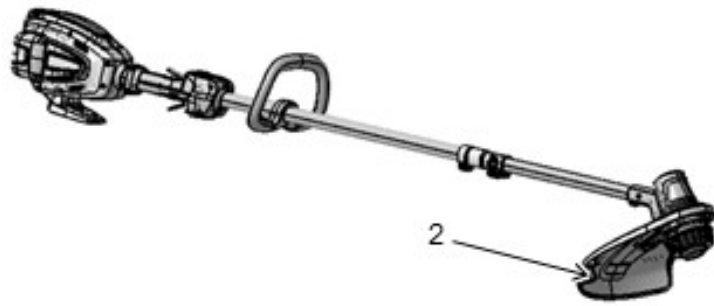

SPARE PARTS LIST

TRIMMERS/EDGERS

PRST15i, 967701901, 2017-12

ASSEMBLY

PRST15i, 967701901, 2017-12

Ref	Part No	Description	Remark	QTY KIT
1	591 37 79-21	SERVICE KIT	"KIT, SHIELD AND LINE LIMITER"	1
2	591 37 79-09	SERVICE KIT	"KIT, LINE LIMITER AND SCREW"	1
3	591 37 79-10	SERVICE KIT	"KIT, TRIGGER LOCKOUT"	1
4	591 37 79-22	SERVICE KIT	EZ-LOAD TRIMMER HEAD	1
5	590 92 38-04	BATTERY	BATTERY PR140Li	1
6	590 91 51-05	CHARGER	CHARGER PR275Ci	1
7	582 60 76-01	WIRING ASSY	CHARGER CORD (NA)	1