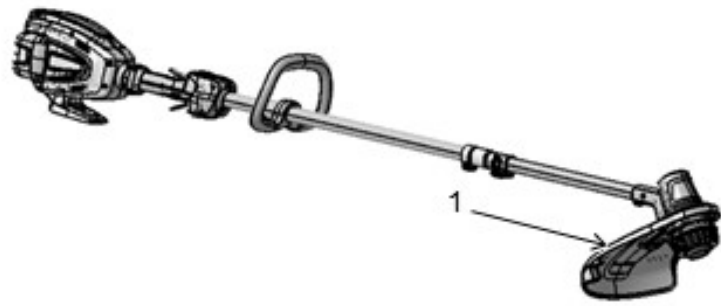

SPARE PARTS LIST

TRIMMERS/EDGERS

PRST15i, 967701901, 2017-12

ASSEMBLY

PRST15i, 967701901, 2017-12

Ref	Part No	Description	Remark	QTY KIT
1	591 37 79-21	SERVICE KIT	"KIT, SHIELD AND LINE LIMITER"	1
2	591 37 79-09	SERVICE KIT	"KIT, LINE LIMITER AND SCREW"	1
3	591 37 79-10	SERVICE KIT	"KIT, TRIGGER LOCKOUT"	1
4	591 37 79-22	SERVICE KIT	EZ-LOAD TRIMMER HEAD	1
5	590 92 38-04	BATTERY	BATTERY PR140Li	1
6	590 91 51-05	CHARGER	CHARGER PR275Ci	1
7	582 60 76-01	WIRING ASSY	CHARGER CORD (NA)	1