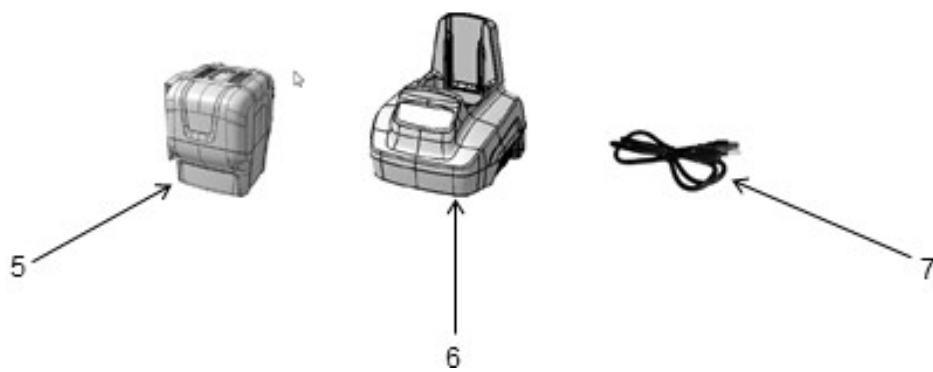

SPARE PARTS LIST

TRIMMERS/EDGERS

PRST15i, 967701901, 2017-12

ASSEMBLY

PRST15i, 967701901, 2017-12

Ref	Part No	Description	Remark	QTY KIT
1	591 37 79-21	SERVICE KIT	"KIT, SHIELD AND LINE LIMITER"	1
2	591 37 79-09	SERVICE KIT	"KIT, LINE LIMITER AND SCREW"	1
3	591 37 79-10	SERVICE KIT	"KIT, TRIGGER LOCKOUT"	1
4	591 37 79-22	SERVICE KIT	EZ-LOAD TRIMMER HEAD	1
5	590 92 38-04	BATTERY	BATTERY PR140Li	1
6	590 91 51-05	CHARGER	CHARGER PR275Ci	1
7	582 60 76-01	WIRING ASSY	CHARGER CORD (NA)	1