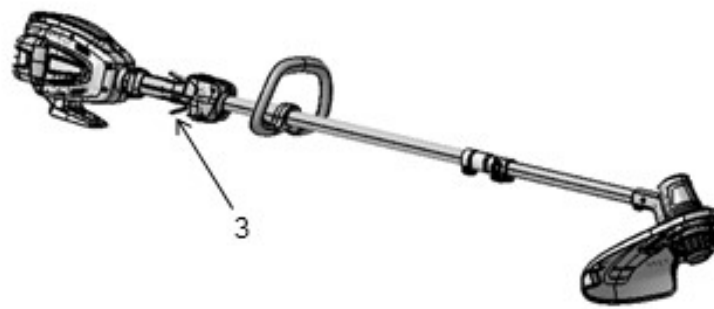

SPARE PARTS LIST

TRIMMERS/EDGERS

PRST15i, 967701901, 2017-12

ASSEMBLY

PRST15i, 967701901, 2017-12

Ref	Part No	Description	Remark	QTY KIT
1	591 37 79-21	SERVICE KIT	"KIT, SHIELD AND LINE LIMITER"	1
2	591 37 79-09	SERVICE KIT	"KIT, LINE LIMITER AND SCREW"	1
3	591 37 79-10	SERVICE KIT	"KIT, TRIGGER LOCKOUT"	1
4	591 37 79-22	SERVICE KIT	EZ-LOAD TRIMMER HEAD	1
5	590 92 38-04	BATTERY	BATTERY PR140Li	1
6	590 91 51-05	CHARGER	CHARGER PR275Ci	1
7	582 60 76-01	WIRING ASSY	CHARGER CORD (NA)	1