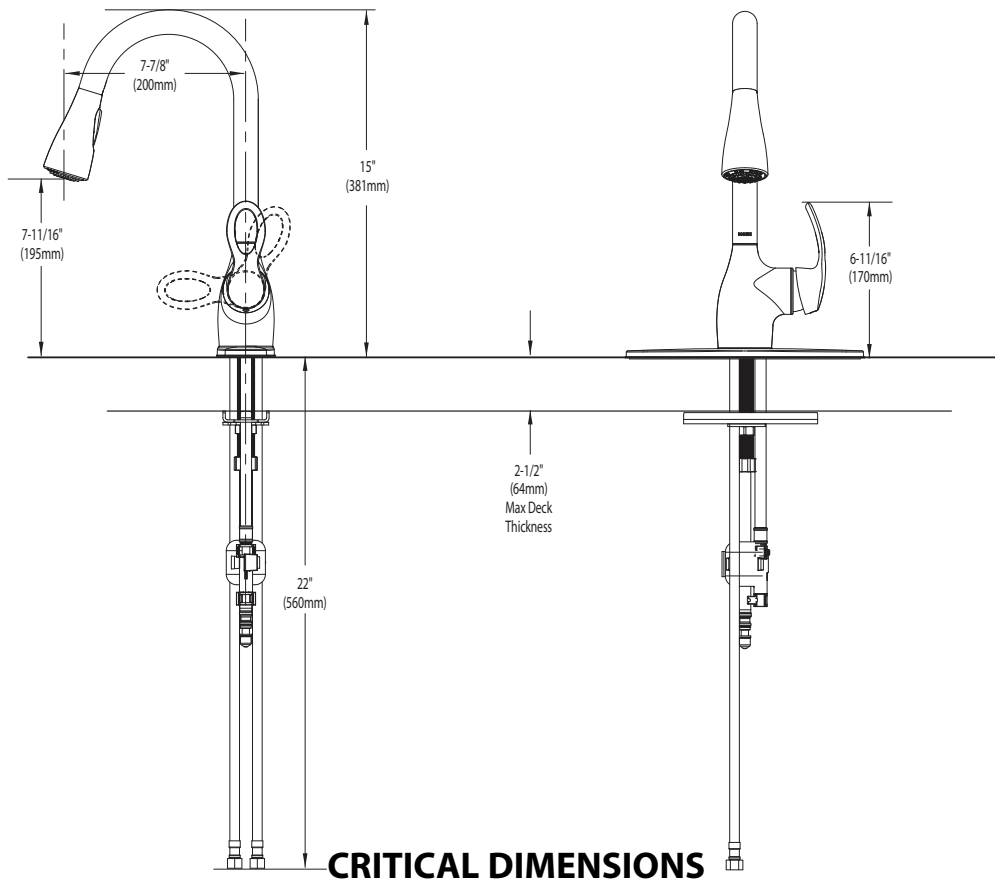

Buy it for looks. Buy it for life.®

Specifications

FAUCET DESCRIPTION

- Metal construction with various finishes identified by suffix
- Hydrolock™ quick connect installation
- Pullout spray with 68" braided hose
- Flexible supply lines with 3/8" compression fittings connect directly to supply stop

OPERATION

- Lever style handle
- Temperature controlled by 120° arc of handle travel
- Operates with less than 5lbs. of force
- Operates in stream or spray mode in the pullout or retracted position
- High arc spout provides height and reach to fill or clean large pots, while the pull-down wand provides the maneuverability for cleaning and rinsing
- When filling a vessel outside the sink, the pause feature conveniently stops the flow of water as the wand passes over the counter top

FLOW

- Aerator is limited to 1.5 gpm (5.7 L/min) max.

CARTRIDGE

- 1255™ Duralast™ cartridge for Single-Handle Faucets

STANDARDS

- Contains no more than 0.25% weighted average lead content
- Complies with California Proposition 65 and with the Federal Safe Drinking Water Act
- Third party certified to IAPMO Green ASME A112.18.1/CSA B-125.1 and all applicable requirements referenced therein including NSF 61/9
- Meets CalGreen and Georgia SB370 requirements

Single Control Kitchen Faucet

Model: CA87011 series

NOTE: DESIGNED TO INSTALL THRU 1 OR 3 HOLES 1-1/4" (32mm) MIN. DIA.

(DO NOT SCALE)

FOR MORE INFORMATION CALL: 1-800-BUY-MOEN

www.moen.com