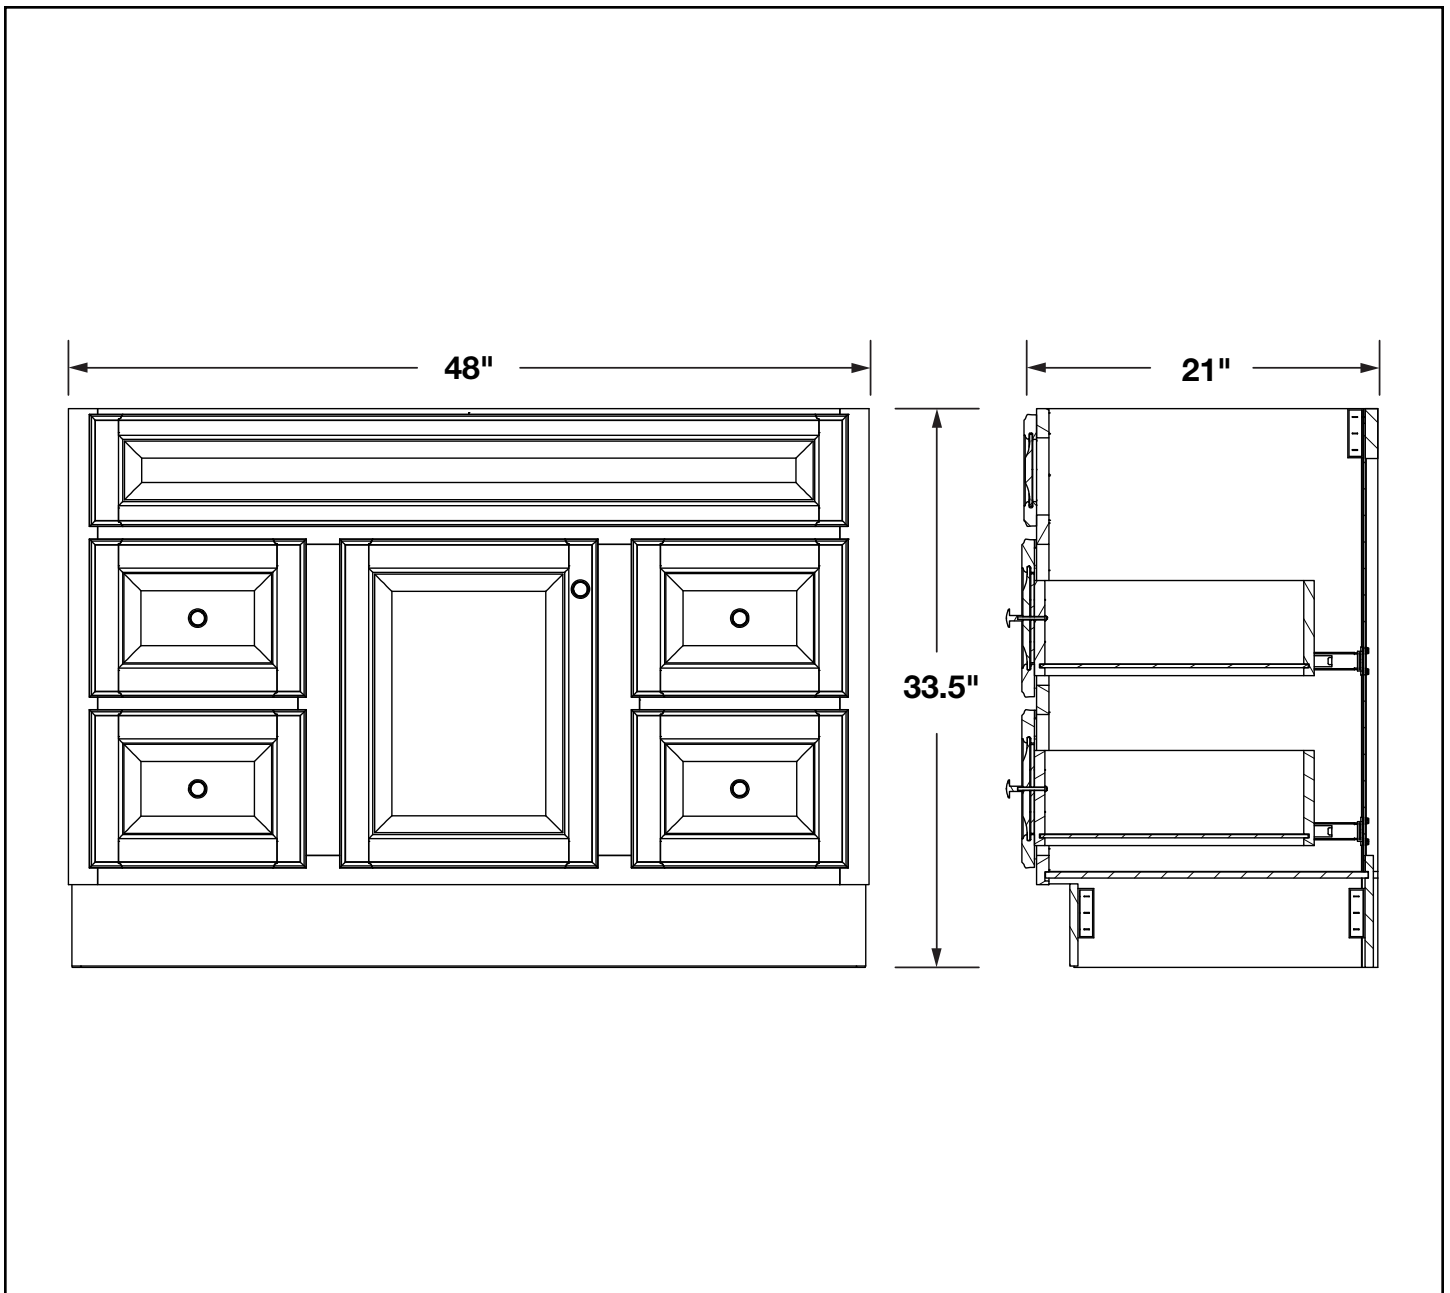

GLACIER BAY®

HAMPTON SERIES - OAK

**48" Vanity Cabinet
HOA48D/HOA48DY**

The information contained in this drawing is the sole property of RSI Home Products.
Any reproduction in part or as a whole without the written permission of RSI Home Products is prohibited.