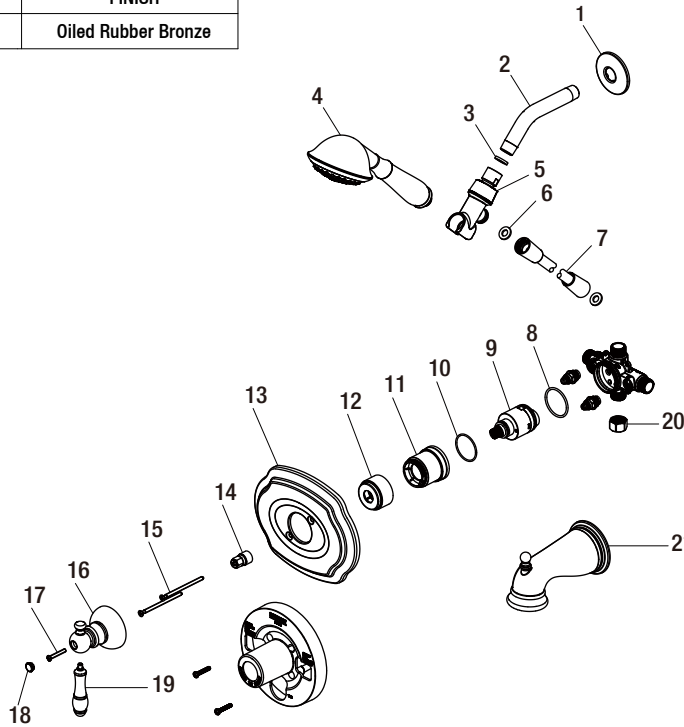

Replacement Parts List

Lyndhurst WaterSense Single-Handle 5-Spray Tub and Shower Faucet
with Hand Shower in Oiled Rubber Bronze

MODEL	Internet SKU #	FINISH
873W-1127H2	204729570	Oiled Rubber Bronze

Many replacement parts can be purchased online or at your local store. Please use the table below to identify the part SKU number needed, go to HOMEDEPOT.COM, and check for online and store availability. If you can't find the part you are looking for, please call 1-855-HD-GLACIER.

Part	Description	Part #	Internet SKU #	Store SKU #
1	Shower flange	RP3800127H2		
2	Shower arm	RP3805427H2		
3	Washer	RP64031		
4	Shower head	RP3816927H2		
5	Bracket	RP7023827H2		
6	Washer	RP64135		
7	Hose	RP3805927H2		
8	O-ring	RP60101		
9	Cartridge	RP20006	202666286	270530
10	O-ring	RP60091		

Part	Description	Part #	Internet SKU #	Store SKU #
11	Bonnet	RP70437		
12	Sleeve	RP8029727H2		
13	Escutcheon	RP8003827H2		
14	Inverter	RP64043		
15	Escutcheon screw	RP5002627H2		
16	Handle seat	RP1700527H2		
17	Handle screw	RP50012		
18	Index	RP1000727H2		
19	Handle	RP1315027H2		
20	Plug	RP70365		
21	Spout	RP3300427H2		