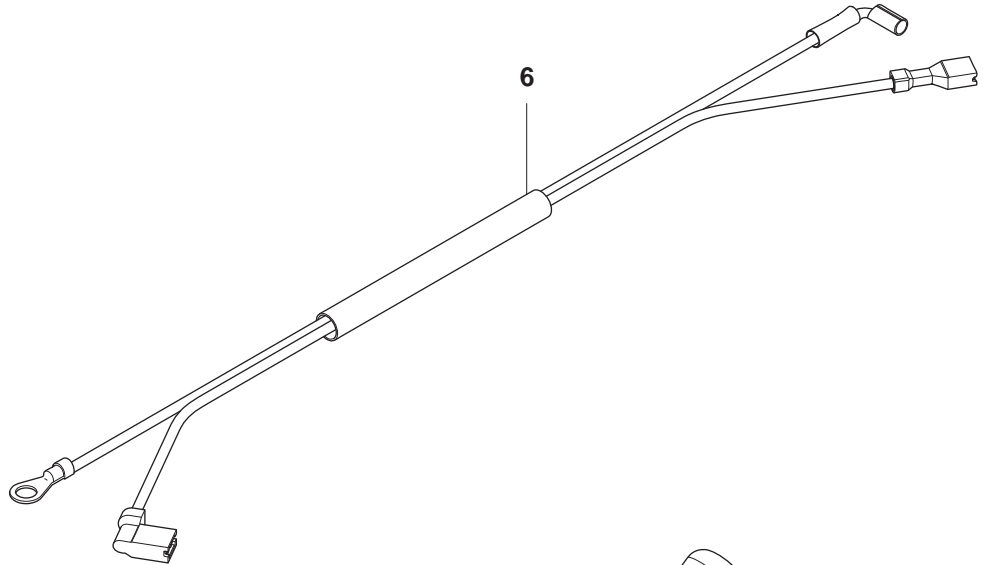

F

CS2234S, CS2238S, CS2238

Page F   **CS2234S**   **IGNITION SYSTEM**
CS2238
CS2238S

Position	Article	Quantity	Notes	Kit
1	530-039147	1	FLYWHEEL ASSY	
2	530-015127	1	WASHER, FLYWHEEL	
3	530-016134	1	NUT, FLYWHEEL	
4	530-039143	1	MODULE- IGNITION	
5	545-121901	2	SCREW, IGN MODULE	
6	545-079901	1	ASSY- WIRE HARNESS