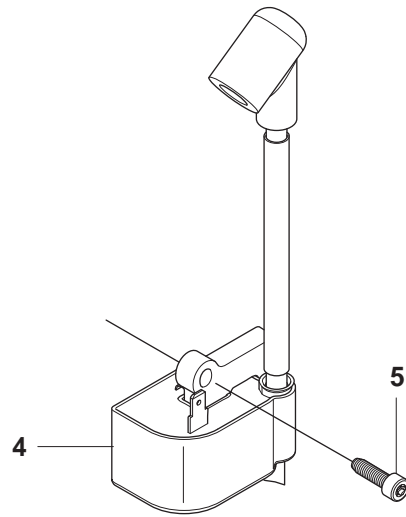

F

CS2234S, CS2238S, CS2238

Page F   **CS2234S**   **IGNITION SYSTEM**
CS2238
CS2238S

Position	Article	Quantity	Notes	Kit
1	530-039147	1	FLYWHEEL ASSY	
2	530-015127	1	WASHER, FLYWHEEL	
3	530-016134	1	NUT, FLYWHEEL	
4	530-039143	1	MODULE- IGNITION	
5	545-121901	2	SCREW, IGN MODULE	
6	545-079901	1	ASSY- WIRE HARNESS