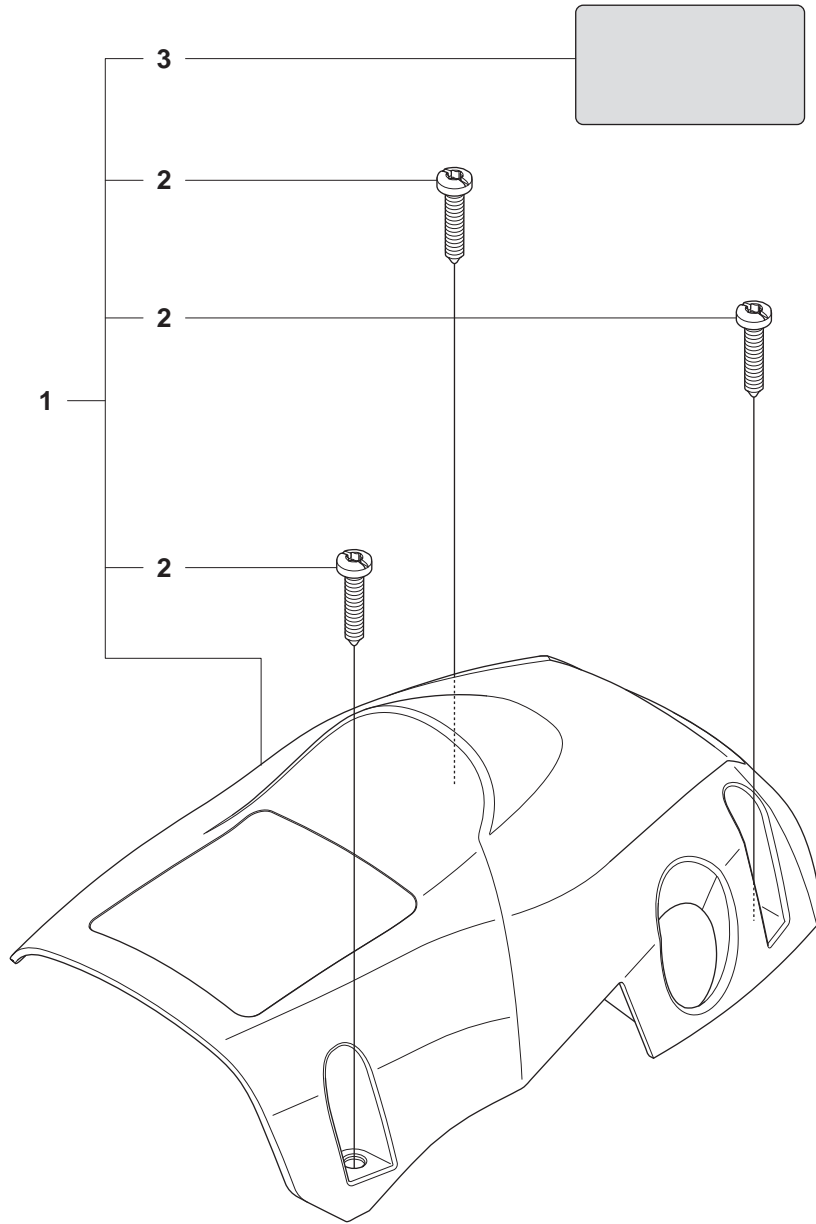

D

CS2234S, CS2238S, CS2238

Page D   **CS2234S**   **COVER**
CS2238
CS2238S

Position	Article	Quantity	Notes	Kit
1	545-161001	1	CYLINDER SHIELD	
2	545-070001	3	SCREW, CYL SHIELD	1
3	545-165957	1	WARNING DECAL , GLOBAL