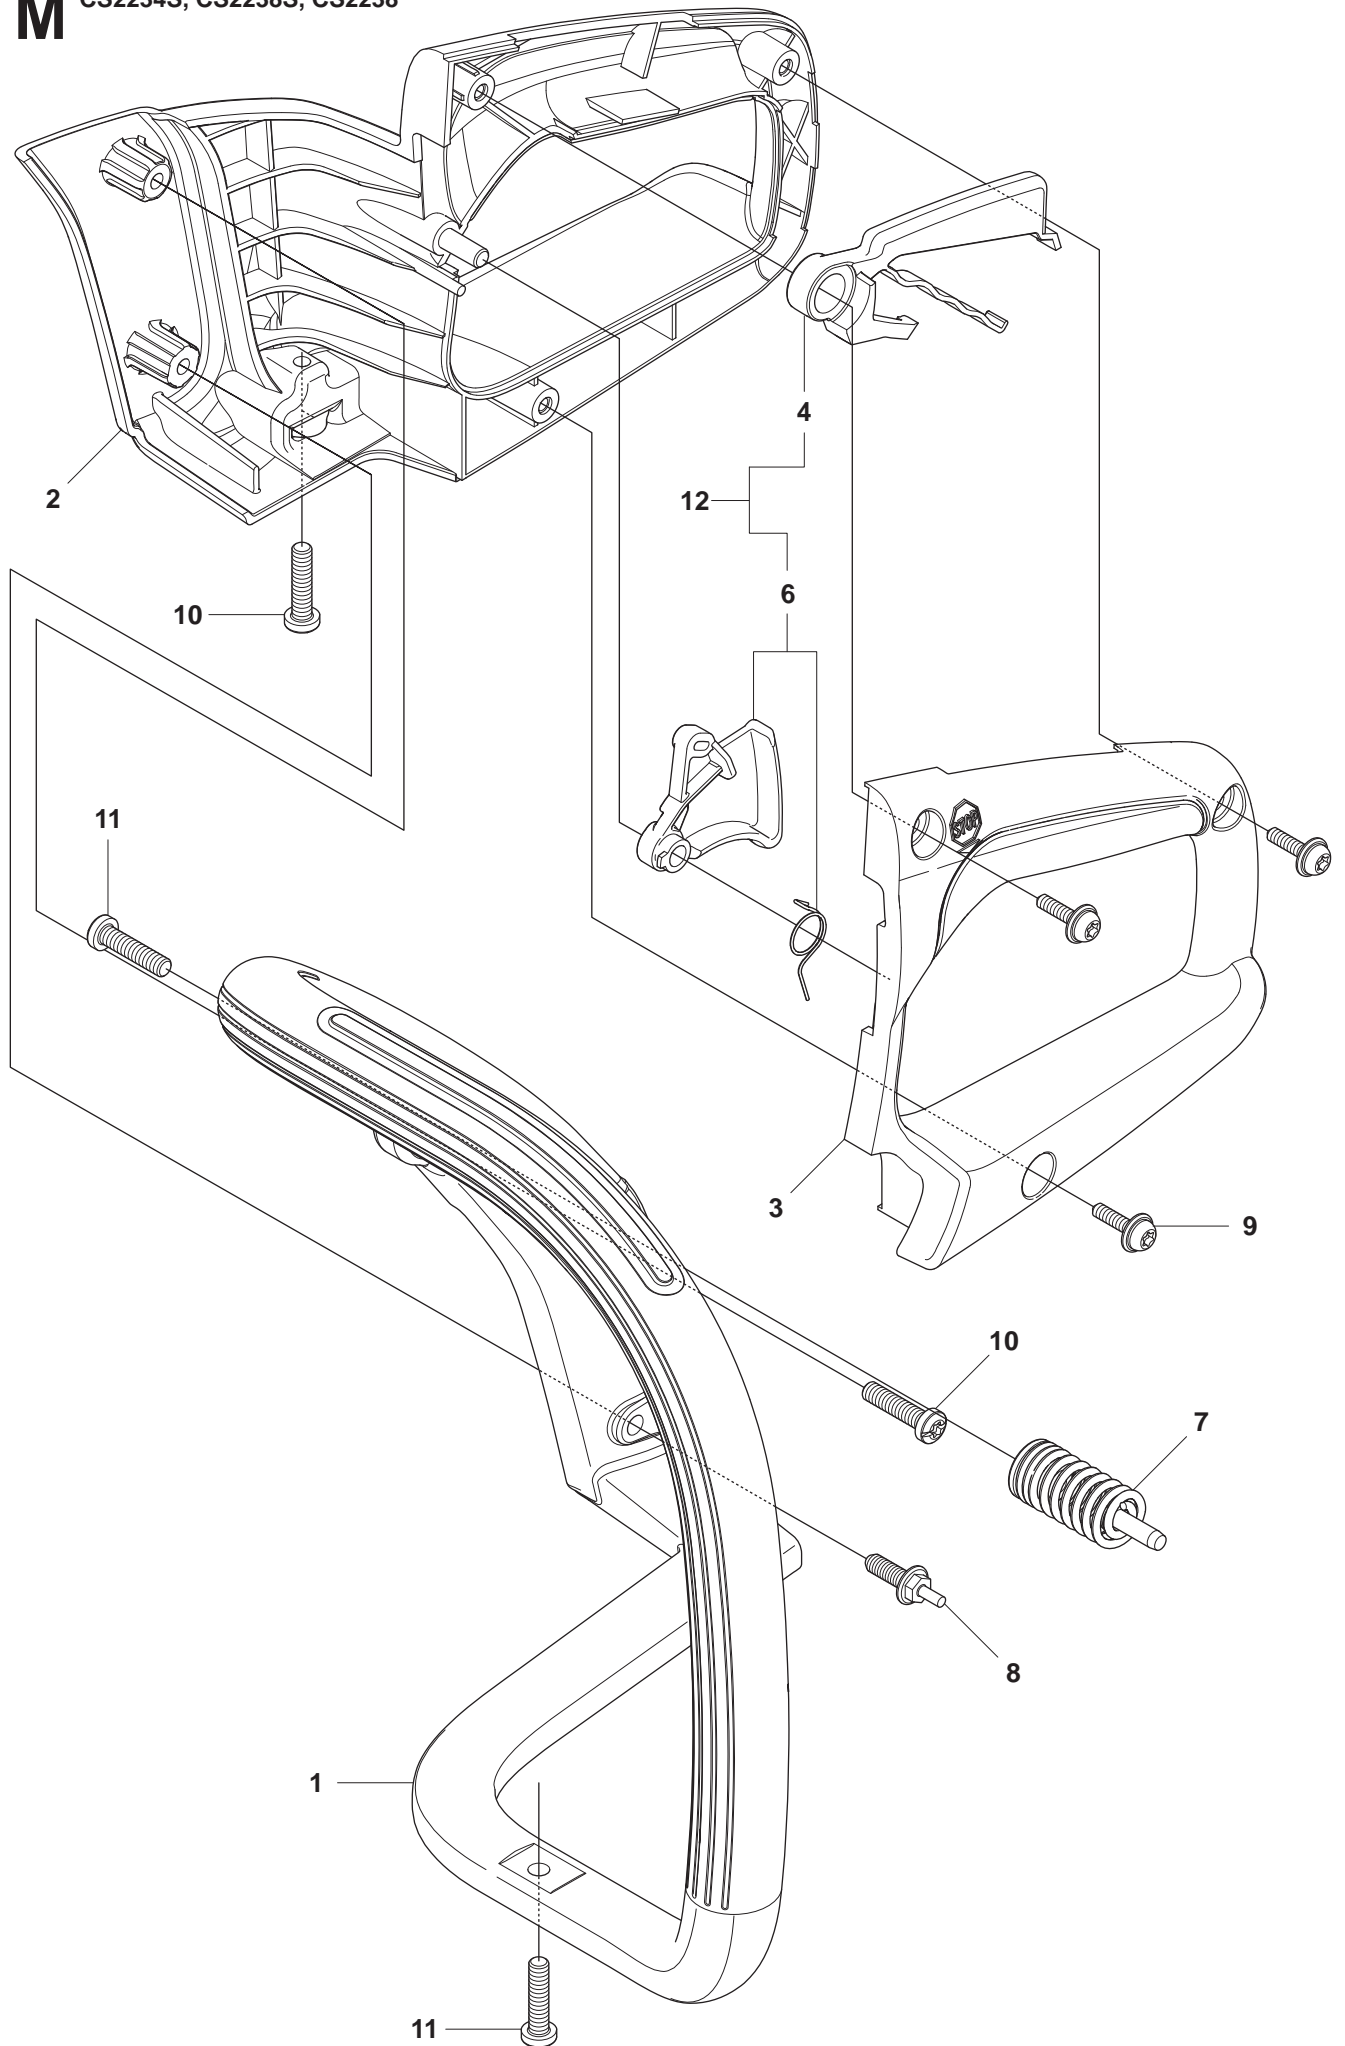

M

CS2234S, CS2238S, CS2238

Page M   CS2234S   HANDLE AND CONTROLS
CS2238
CS2238S

Position	Article	Quantity	Notes	Kit
1	545-161101	1	FRONT HANDLE	
2	545-062204	1	REAR HANDLE W/OVMLD	
3	545-062304	1	REAR HANDLE COVER W/OVMLD	
4	545-062602	1	LOCKOUT- THROTTLE	12
6	545-121502	1	ASSY TRIGGER & SPRING	12
7	545-033801	1	ASS'Y FRONT ISOLATOR	
8	545-076301	1	ISOLATION LIMITER SCREW	
9	530-016433	3	SCREW 8-16X15.1 PL PAN.TRX	
10	530-016349	2	SCREW M5.28X1.81X16MM PLAS	
11	530-016432	2	SCREW M5.38-14X22.225MM	
12	545-180814	1	KIT TRIGGER & LOCKOUT