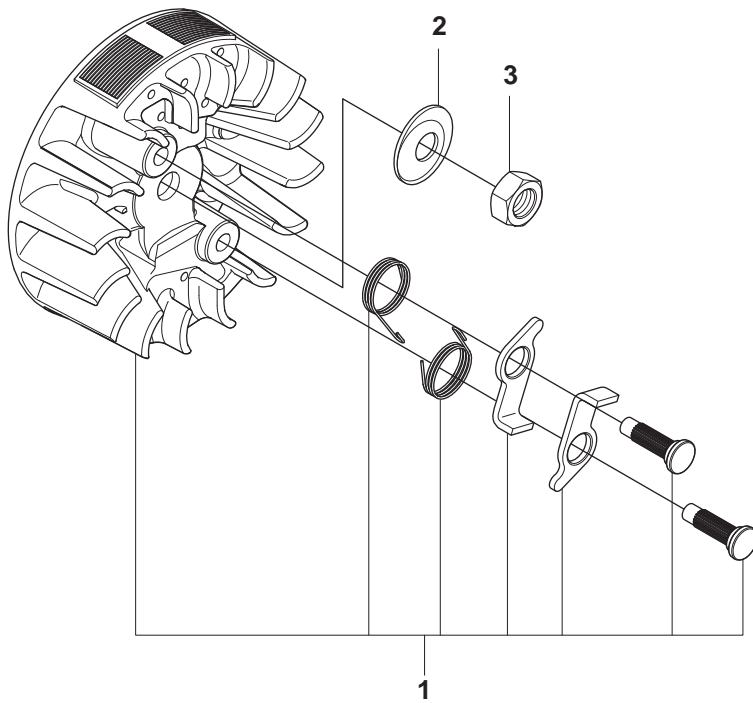

F

CS2234S, CS2238S, CS2238

Page F   **CS2234S**   **IGNITION SYSTEM**
CS2238
CS2238S

Position	Article	Quantity	Notes	Kit
1	530-039147	1	FLYWHEEL ASSY	
2	530-015127	1	WASHER, FLYWHEEL	
3	530-016134	1	NUT, FLYWHEEL	
4	530-039143	1	MODULE- IGNITION	
5	545-121901	2	SCREW, IGN MODULE	
6	545-079901	1	ASSY- WIRE HARNESS