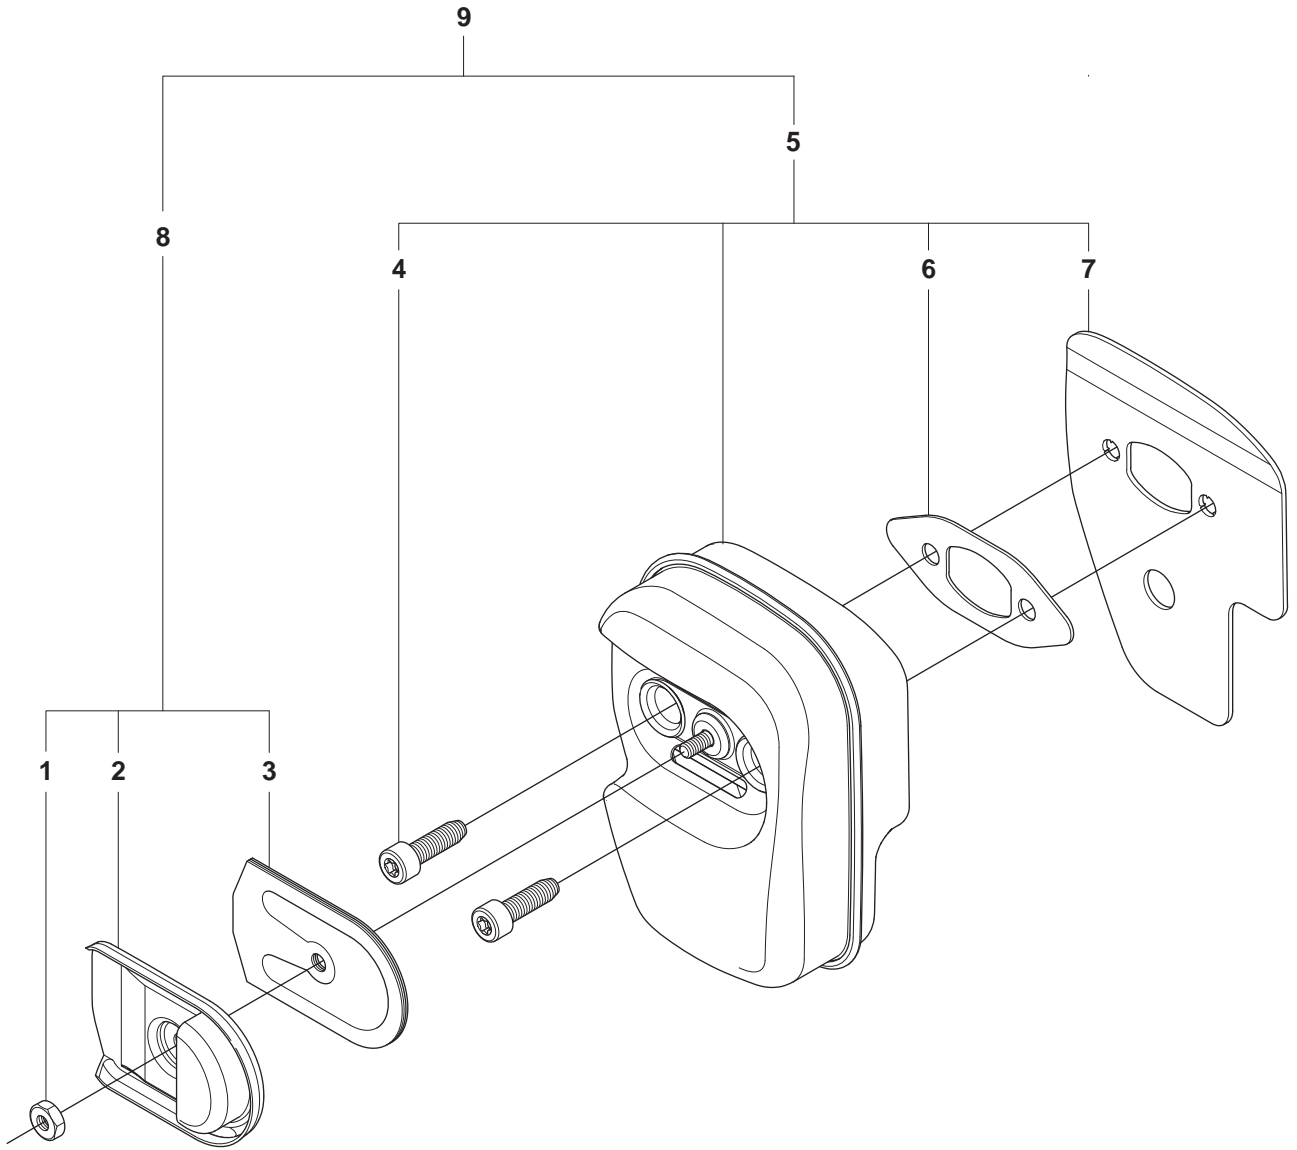

G

CS2234S, CS2238S, CS2238

Page G   **CS2234S**   **MUFFLER**
CS2238
CS2238S

Position	Article	Quantity	Notes	Kit
1	530-016359	1	NUT, #10-24 BRASS	8,9
2	545-076901	1	EXHAUST PLATE	8,9
3	545-167401	1	SCREEN-ARRESTOR, Gasket	8,9
4	530-016338	2	MUFFLER BOLT	5,9
5	545-032701	1	MUFFLER ASSEMBLY	9
6	530-054884	1	MUFFLER GASKET	5,9
7	545-066901	1	MUFFLER BACK PLATE	5,9
8	545-008027	1	KIT SPARK ARRESTOR	9
9	545-180843	1	KIT MUFFLER COMPLETE