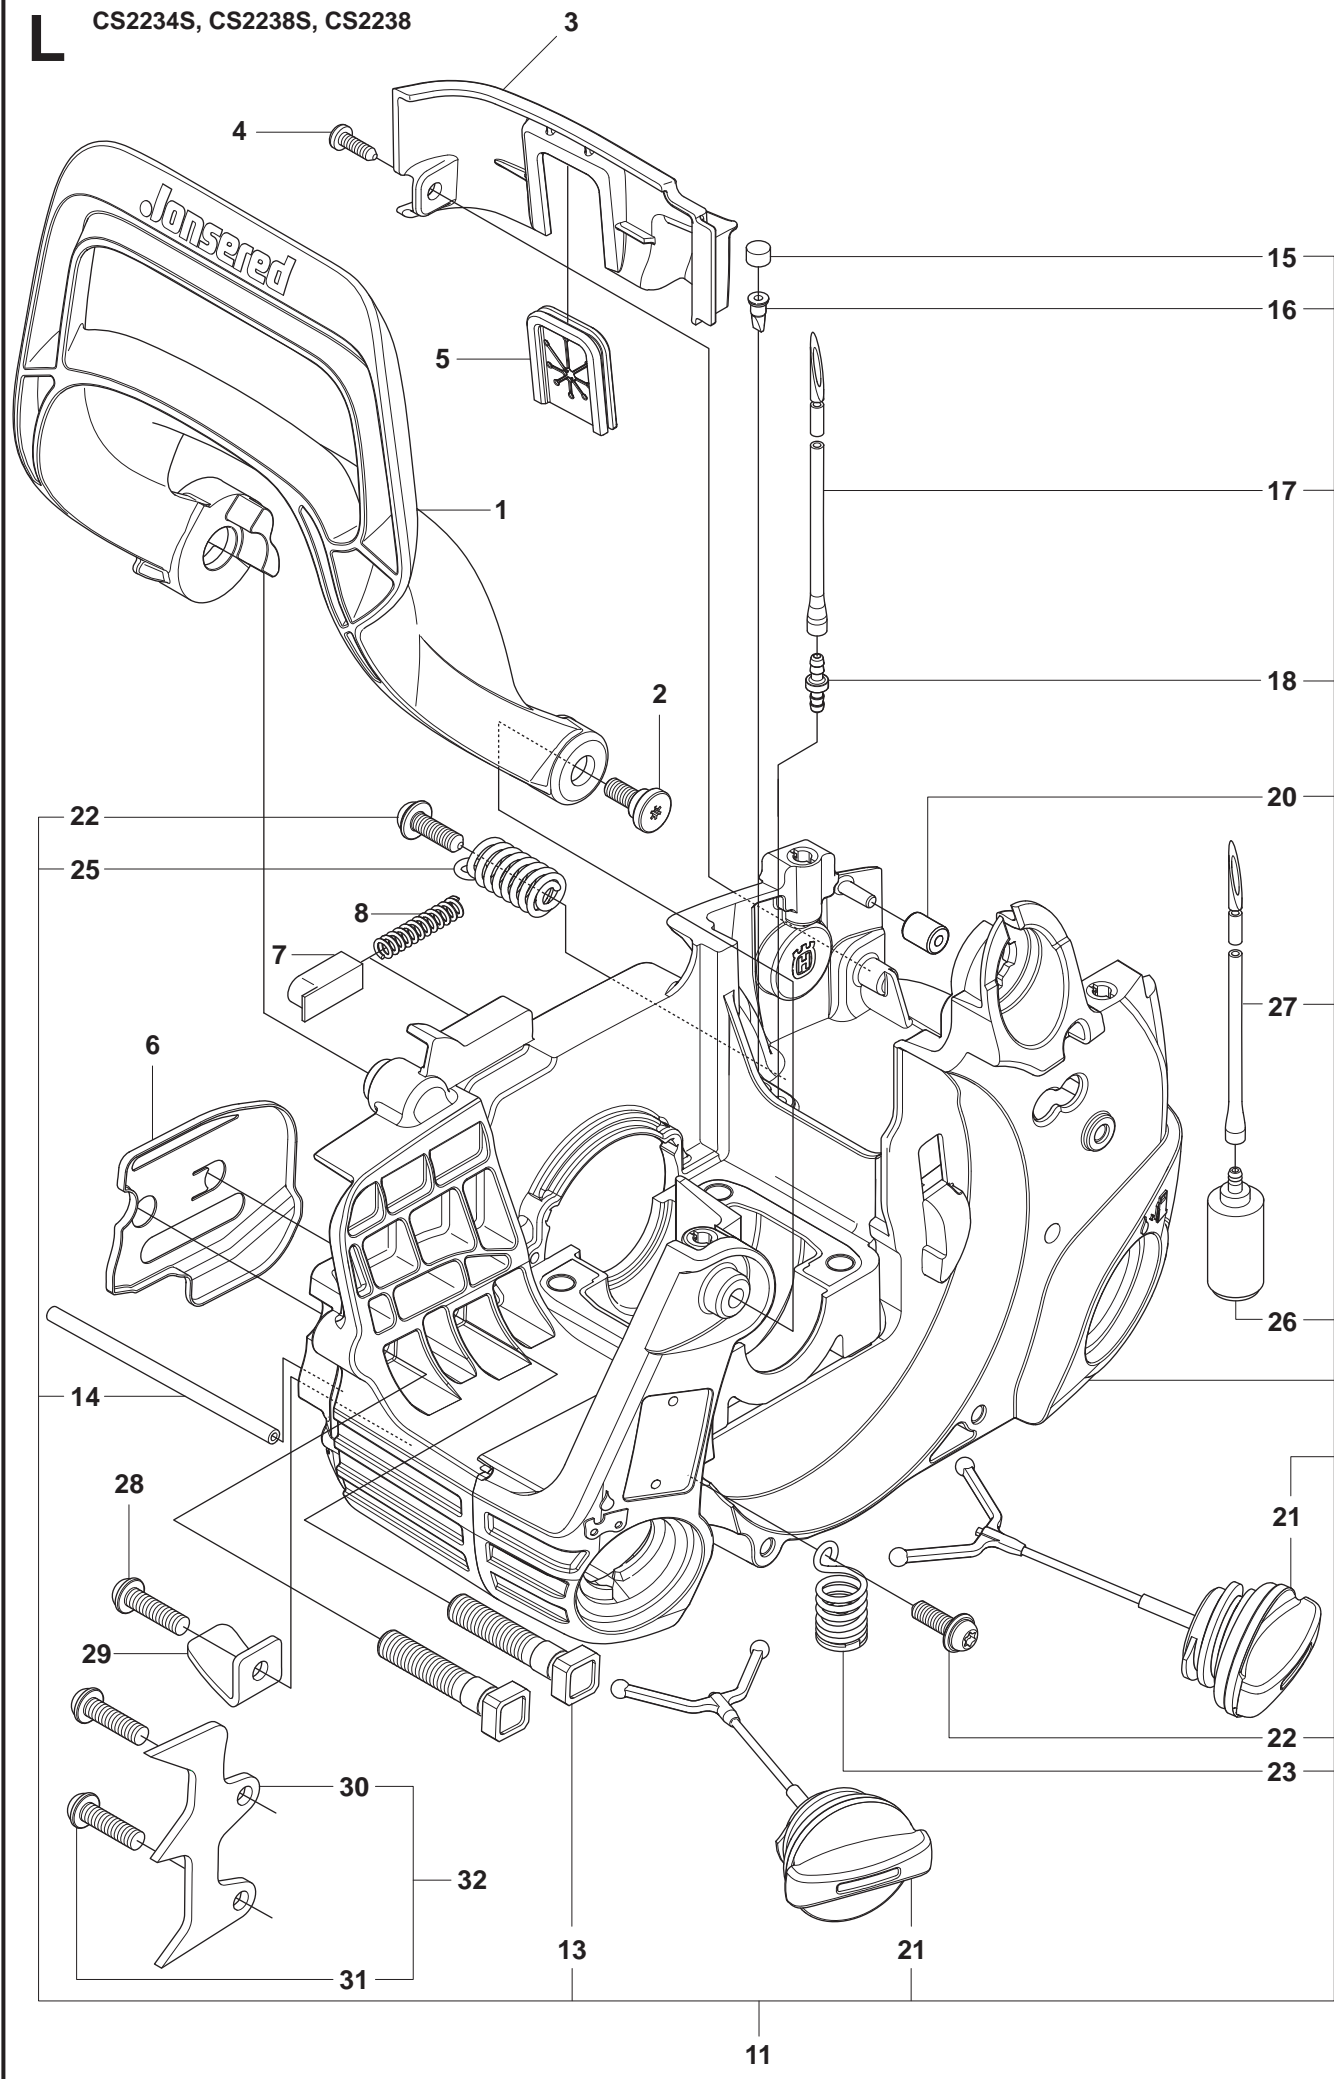

Position	Article	Quantity	Notes	Kit
1	545-161501	1	HANDGUARD	
2	545-127301	1	BOSS SCREW, HANDGUARD	
3	545-061202	1	REAR WALL	
4	530-016064	1	SCREW, MTG REAR WALL	
5	545-075401	1	GROMMET, REAR WALL	
6	545-071401	1	PLATE BAR MOUNTING	
7	545-071301	1	CAP, SPRING HANDGUARD	
8	545-071201	1	SPRING, HANDGUARD POSITION	
11	545-061102	1	CHASSIS ASSEMBLY	
13	530-016133	2	BOLT, BAR	11
14	545-033501	1	ASSY, VENT LINE	11
15	530-029868	1	PLUG VENT (BRONZE)	11
16	530-026119	1	CHECK VALVE (DUCK BILL)	11
17	530-021132	1	LINE-RETURN PURGE	11
18	530023877	1	FITTING- FUEL LINE	11
20	545-061901	1	ISOLATOR FILTER HOUSING	11
21	545-070802	2	ASSY-OIL/FUEL CAP W/RET.	11
22	530-015906	2	SCREW M5.28X1.81X16MM PLAS	11
23	545-033801	1	ASS'Y FRONT ISOLATOR	11
25	545-063101	1	REAR ISOLATOR SPRING	11
26	530-095646	1	ASSY- PICK-UP	11
27	545-078302	1	LINE, FUEL	11
28	530-015814	1	SCREW CATCHER	
29	530-029850	2	CHAIN CATCHER	
30	530-038990	1	SPIKE	32
31	530-016439	2	SCREW SPIKE	32
32	530-014381	1	KIT SPIKE