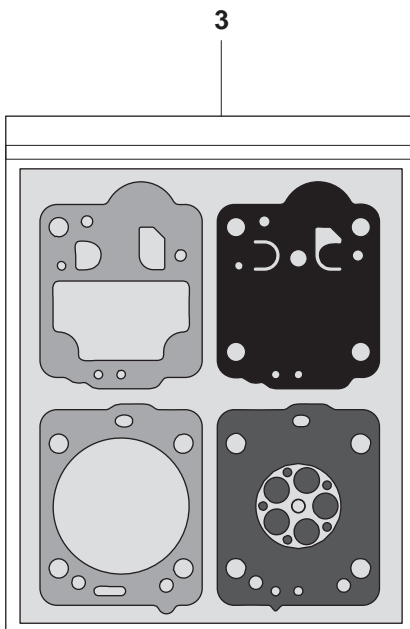

K

CS2234S, CS2238S, CS2238

Page K **CS2234S** **CRANKSHAFT**
CS2238
CS2238S

Position	Article	Quantity	Notes	Kit
1	530-056363	2	ASSY MAIN BEARING & SEAL	
2	530-012605	1	ASSEMBLY CRANKSHAFT	

Position	Article	Quantity	Notes	Kit
1	545-161501	1	HANDGUARD	
2	545-127301	1	BOSS SCREW, HANDGUARD	
3	545-061202	1	REAR WALL	
4	530-016064	1	SCREW, MTG REAR WALL	
5	545-075401	1	GROMMET, REAR WALL	
6	545-071401	1	PLATE BAR MOUNTING	
7	545-071301	1	CAP, SPRING HANDGUARD	
8	545-071201	1	SPRING, HANDGUARD POSITION	
11	545-061102	1	CHASSIS ASSEMBLY	
13	530-016133	2	BOLT, BAR	11
14	545-033501	1	ASSY, VENT LINE	11
15	530-029868	1	PLUG VENT (BRONZE)	11
16	530-026119	1	CHECK VALVE (DUCK BILL)	11
17	530-021132	1	LINE-RETURN PURGE	11
18	530023877	1	FITTING- FUEL LINE	11
20	545-061901	1	ISOLATOR FILTER HOUSING	11
21	545-070802	2	ASSY-OIL/FUEL CAP W/RET.	11
22	530-015906	2	SCREW M5.28X1.81X16MM PLAS	11
23	545-033801	1	ASS'Y FRONT ISOLATOR	11
25	545-063101	1	REAR ISOLATOR SPRING	11
26	530-095646	1	ASSY- PICK-UP	11
27	545-078302	1	LINE, FUEL	11
28	530-015814	1	SCREW CATCHER	
29	530-029850	2	CHAIN CATCHER	
30	530-038990	1	SPIKE	32
31	530-016439	2	SCREW SPIKE	32
32	530-014381	1	KIT SPIKE	

M

CS2234S, CS2238S, CS2238

Page M CS2234S HANDLE AND CONTROLS
CS2238
CS2238S

Position	Article	Quantity	Notes	Kit
1	545-161101	1	FRONT HANDLE	
2	545-062204	1	REAR HANDLE W/OVMLD	
3	545-062304	1	REAR HANDLE COVER W/OVMLD	
4	545-062602	1	LOCKOUT- THROTTLE	12
6	545-121502	1	ASSY TRIGGER & SPRING	12
7	545-033801	1	ASS'Y FRONT ISOLATOR	
8	545-076301	1	ISOLATION LIMITER SCREW	
9	530-016433	3	SCREW 8-16X15.1 PL PAN.TRX	
10	530-016349	2	SCREW M5.28X1.81X16MM PLAS	
11	530-016432	2	SCREW M5.38-14X22.225MM	
12	545-180814	1	KIT TRIGGER & LOCKOUT	

N

CS2234S, CS2238S, CS2238

Page N **CS2234S** **CARBURETOR DETAILS**
CS2238
CS2238S

Position	Article	Quantity	Notes	Kit
1	545-072601	1	CARB COMPLETE	
2	545-008030	1	PURGE AND LINE ASSEMBLY	1
3	545-008031	1	KIT CARB GASKET	
4	545-008032	1	KIT CARB REPAIR	