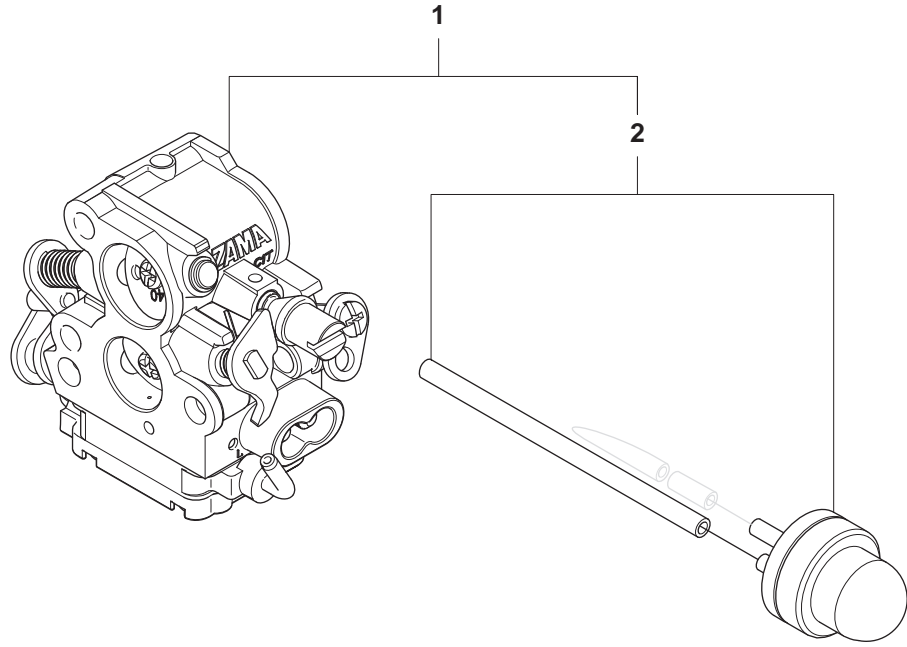

N

CS2234S, CS2238S, CS2238

Page N   **CS2234S**   **CARBURETOR DETAILS**
CS2238
CS2238S

Position	Article	Quantity	Notes	Kit
1	545-072601	1	CARB COMPLETE	
2	545-008030	1	PURGE AND LINE ASSEMBLY	1
3	545-008031	1	KIT CARB GASKET	
4	545-008032	1	KIT CARB REPAIR