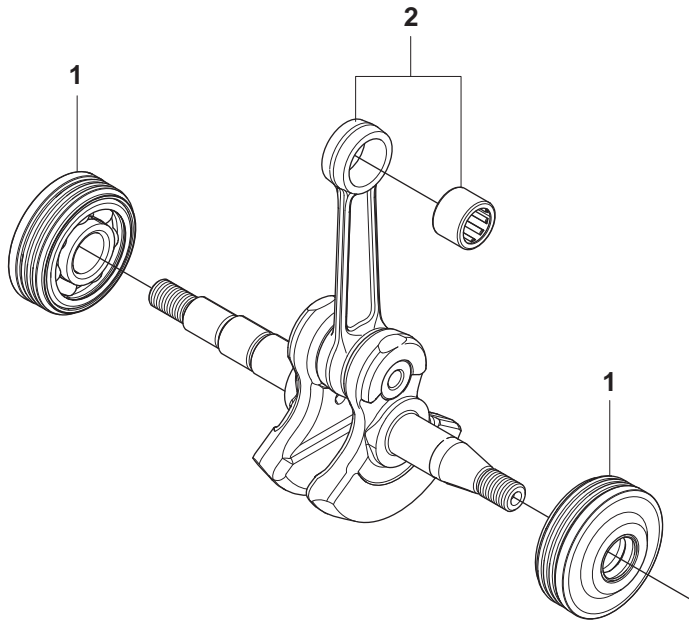

K

CS2234S, CS2238S, CS2238

Page K   **CS2234S**   **CRANKSHAFT**
CS2238
CS2238S

Position	Article	Quantity	Notes	Kit
1	530-056363	2	ASSY MAIN BEARING & SEAL	
2	530-012605	1	ASSEMBLY CRANKSHAFT