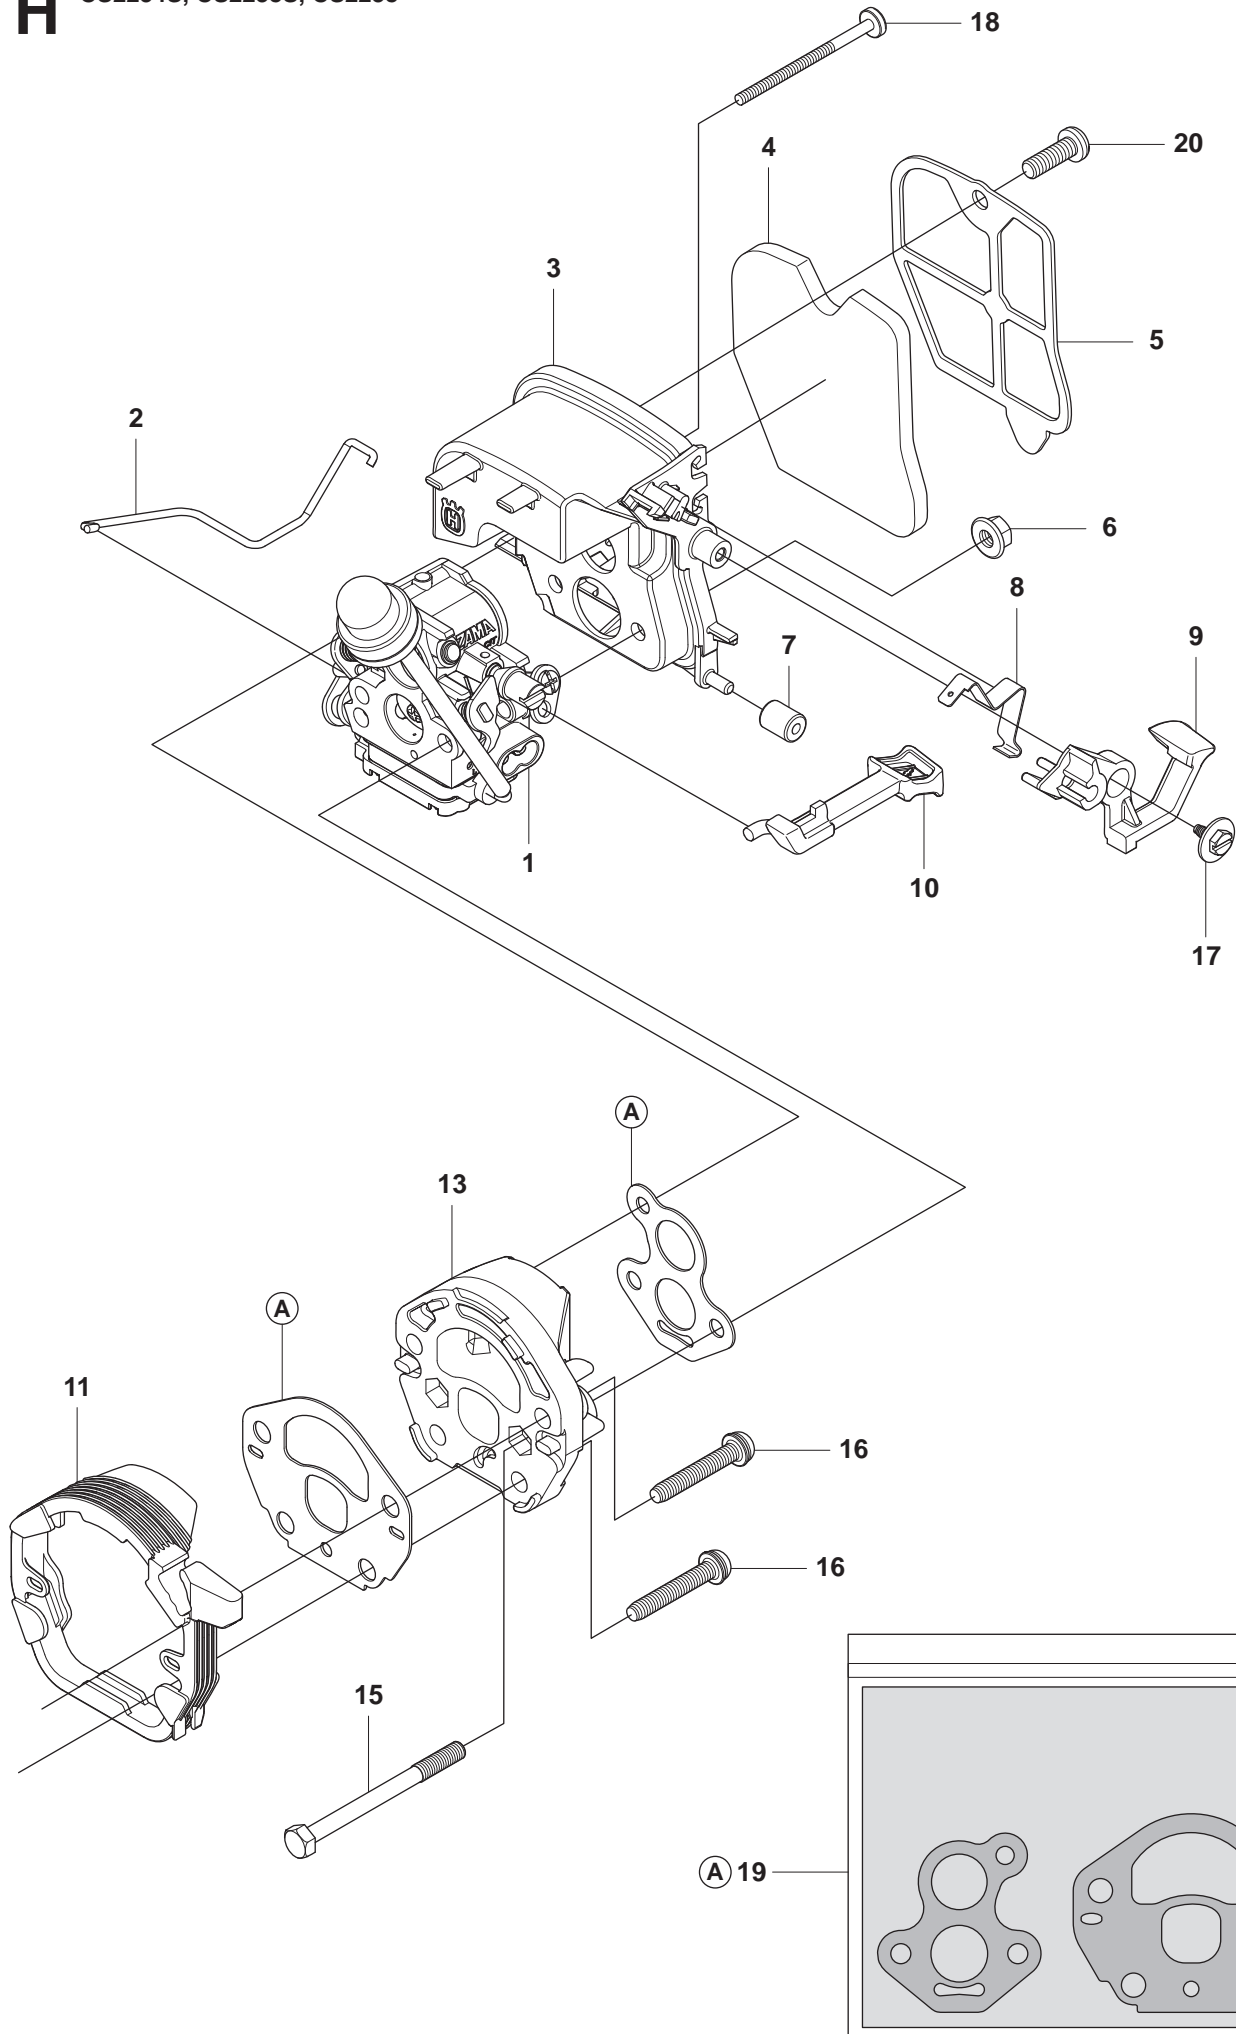

C CS2234S, CS2238S, CS2238

Position	Article	Quantity	Notes	Kit
1	530-014949	1	ASSY- CLUTCH	
2	530-015611	1	WASHER, CLUTCH (LARGE)	
3	530-047061	1	3/8-6 TOOTH DRUM ASEMBLY	
3	530-048132	1	.325-7 TOOTH DRUM ASEMBLY	
5	530-015907	1	WASHER, THRUST	
6	530-057935	1	ASSEMBLY OIL PUMP	
7	530-057935	1	HOUSING, PUMP	6
8	530-037820	1	GEAR- WORM	
9	530-057932	1	PLUNGER & GEAR	6
10	530-057930	1	BARREL, PUMP	6
11	545-069201	1	OIL BLOCK	
12	530-049477	1	ELBOW FITTING	
13	545-069501	1	PICK UP ASSEMBLY OIL TANK	
14	545-069401	1	PICK-UP SEAL	13
15	530-056533	1	SPRING, FILTER	13
16	530-016064	2	SCP#6-19 X .437 .PL. PAN.	

F

CS2234S, CS2238S, CS2238

Page F **CS2234S** **IGNITION SYSTEM**
CS2238
CS2238S

Position	Article	Quantity	Notes	Kit
1	530-039147	1	FLYWHEEL ASSY	
2	530-015127	1	WASHER, FLYWHEEL	
3	530-016134	1	NUT, FLYWHEEL	
4	530-039143	1	MODULE- IGNITION	
5	545-121901	2	SCREW, IGN MODULE	
6	545-079901	1	ASSY- WIRE HARNESS	

H

CS2234S, CS2238S, CS2238

Position	Article	Quantity	Notes	Kit
1	545-072601	1	CARBURETOR (ZAMA) - Ref.	
2	545-062801	1	THROTTLE WIRE	
3	545-062101	1	FILTER HOUSING	
4	545-061801	1	AIR FILTER	
5	545-151801	1	FILTER PLATE	
6	530-016101	2	NUT, CARB	
7	545-061901	1	ISOLATOR FILTER HOUSING	
8	545-063401	1	SWITCH, SPRING	
9	545-061701	1	SWITCH LEVER	
10	545-061601	1	CHOKE KNOB	
11	545-061501	1	CARB ADAPTOR SEAL	
13	545-061401	1	CARB ADAPTOR	
		1		
15	545-033701	2	STUD-CARBURETOR	
16	545-158301	4	CARB ADAPTOR SCREW	
17	530-016080	1	SCREW SWITCH	
18	545-074901	1	TOP STUD-CARBURETOR	
19	545-081892	1	GASKET KIT	
20	530-016349	1	SCREW, FILTER PLATE	