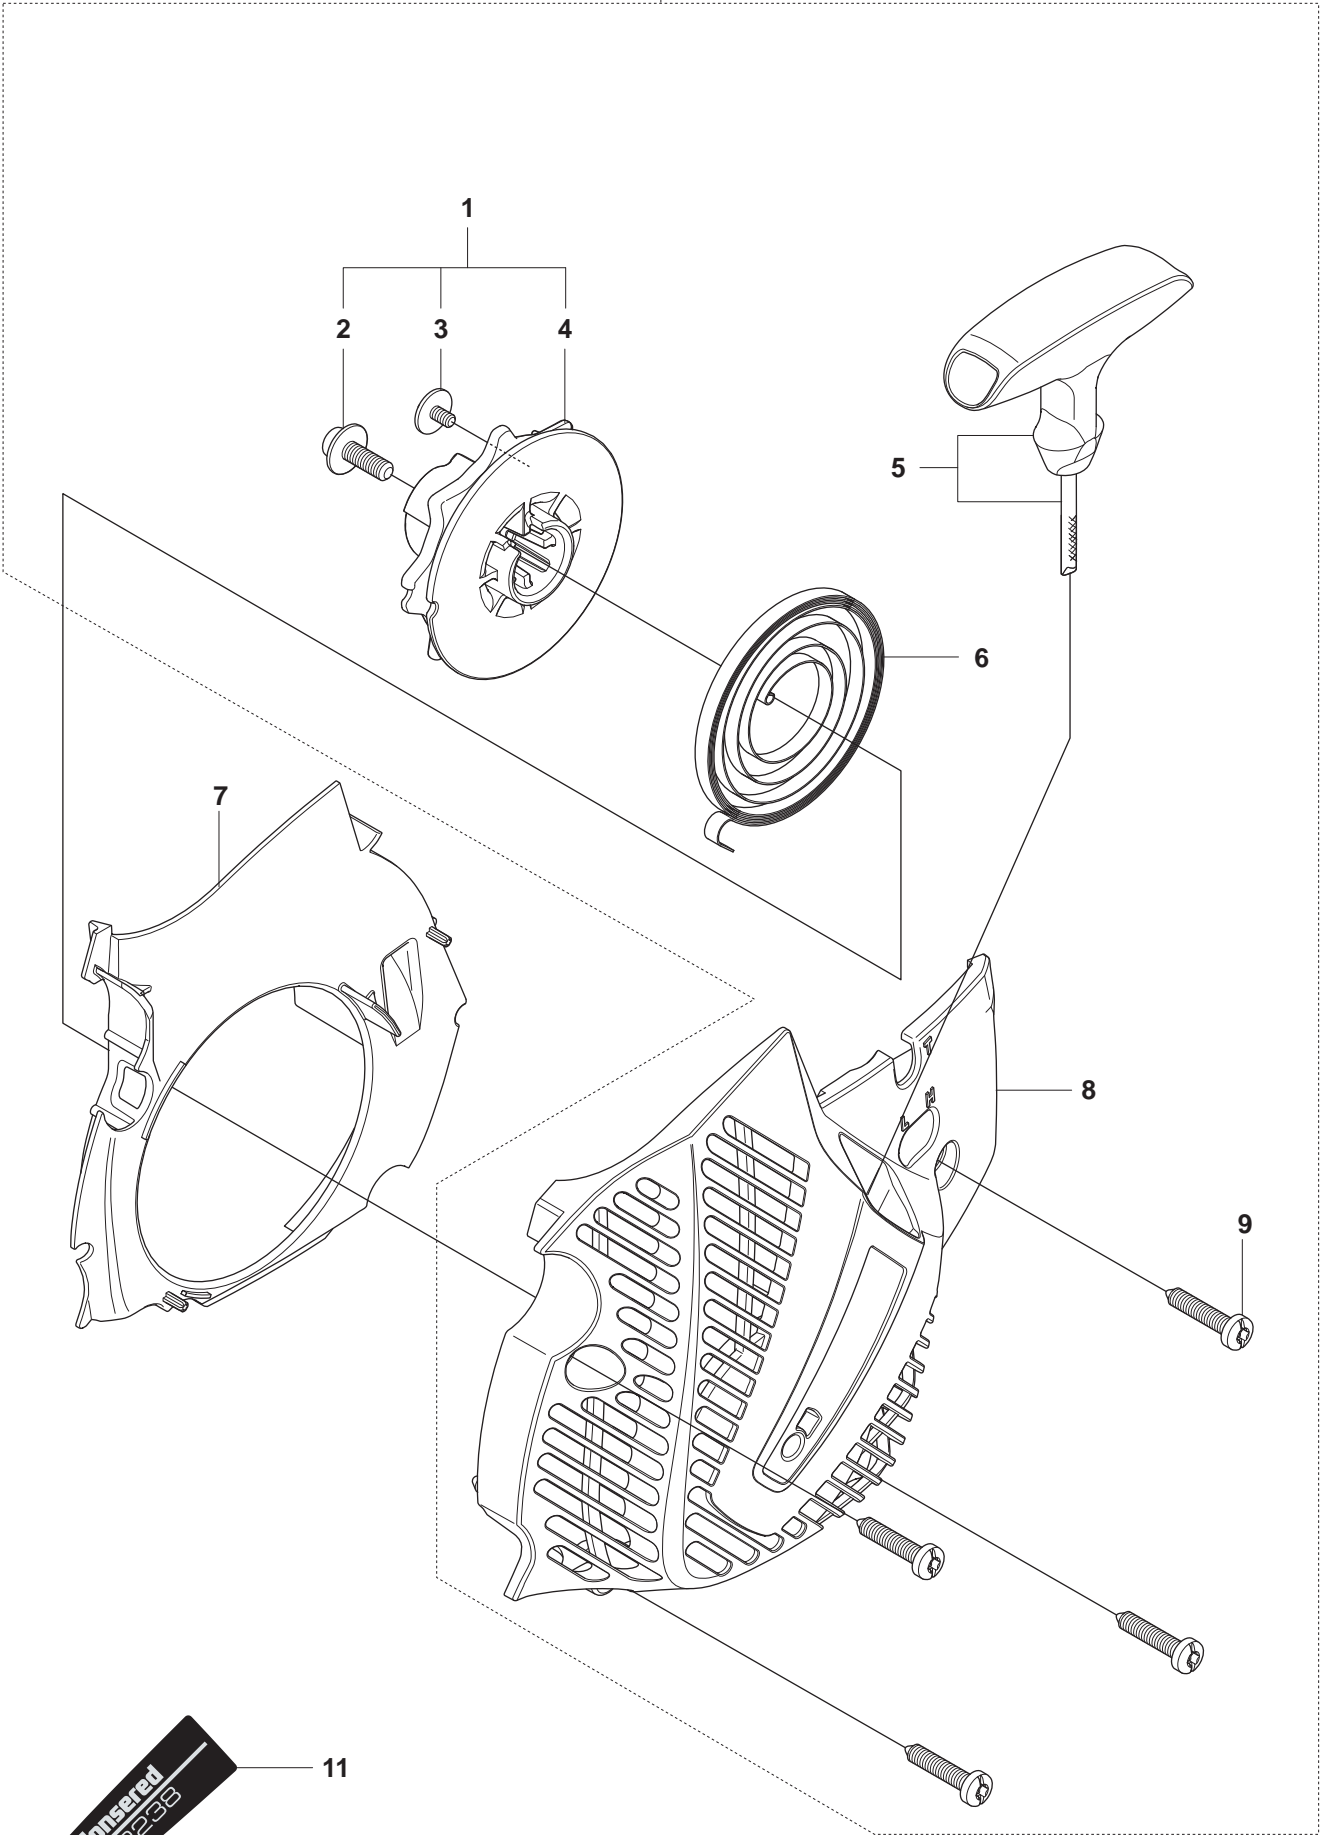

C CS2234S, CS2238S, CS2238

Position	Article	Quantity	Notes	Kit
1	530-014949	1	ASSY- CLUTCH	
2	530-015611	1	WASHER, CLUTCH (LARGE)	
3	530-047061	1	3/8-6 TOOTH DRUM ASEMBLY	
3	530-048132	1	.325-7 TOOTH DRUM ASEMBLY	
5	530-015907	1	WASHER, THRUST	
6	530-057935	1	ASSEMBLY OIL PUMP	
7	530-057935	1	HOUSING, PUMP	6
8	530-037820	1	GEAR- WORM	
9	530-057932	1	PLUNGER & GEAR	6
10	530-057930	1	BARREL, PUMP	6
11	545-069201	1	OIL BLOCK	
12	530-049477	1	ELBOW FITTING	
13	545-069501	1	PICK UP ASSEMBLY OIL TANK	
14	545-069401	1	PICK-UP SEAL	13
15	530-056533	1	SPRING, FILTER	13
16	530-016064	2	SCP#6-19 X .437 .PL. PAN.	

E1

CS2234S, CS2238S

12

Page E1 CS2234S EPS STARTER
CS2238S

Position	Article	Quantity	Notes	Kit
1	530-021179	1	SCREW SHOULDER	7,12
2	530-059677	1	STARTER HUB EPS	7,12
3	530-021180	1	SPRING EPS	7,12
4	530-016080	1	SCREW, ROPE RETAINER	7,12
5	545-058201	1	PULLEY- STARTER EPS	7,12
6	530-042095	1	SPRING- RECOIL	12
7	545-180812	1	KIT, EPS STARTER CS 2238 S	12
8	545-161301	1	BAFFLE	
9	545-161201	1	FAN HOUSING	12
10	545-010012	1	HANDLE & ROPE assy	12
11	530-016432	4	SCREW, FAN HOUSING	12
12	545-180813	1	KIT, COMPLETE EPS CS 2238 S	
13	545-165956	1	DECAL CS SS38 S	
14	545-165991	1	DECAL CS2234 S	