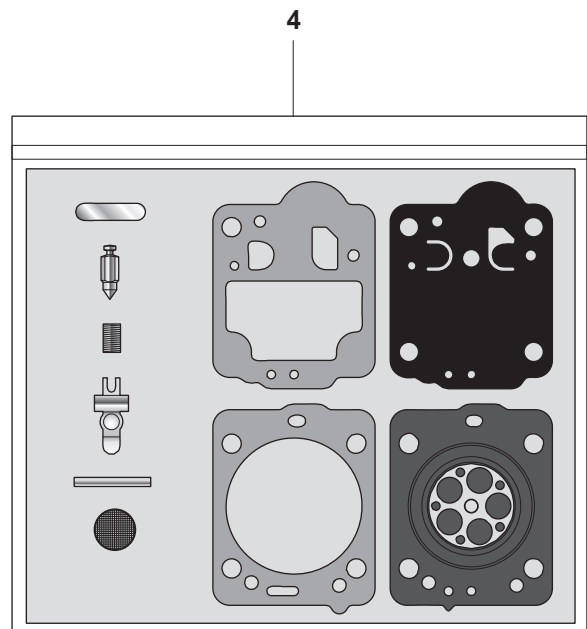

N

CS2234S, CS2238S, CS2238

Page N   **CS2234S**   **CARBURETOR DETAILS**
CS2238
CS2238S

Position	Article	Quantity	Notes	Kit
1	545-072601	1	CARB COMPLETE	
2	545-008030	1	PURGE AND LINE ASSEMBLY	1
3	545-008031	1	KIT CARB GASKET	
4	545-008032	1	KIT CARB REPAIR