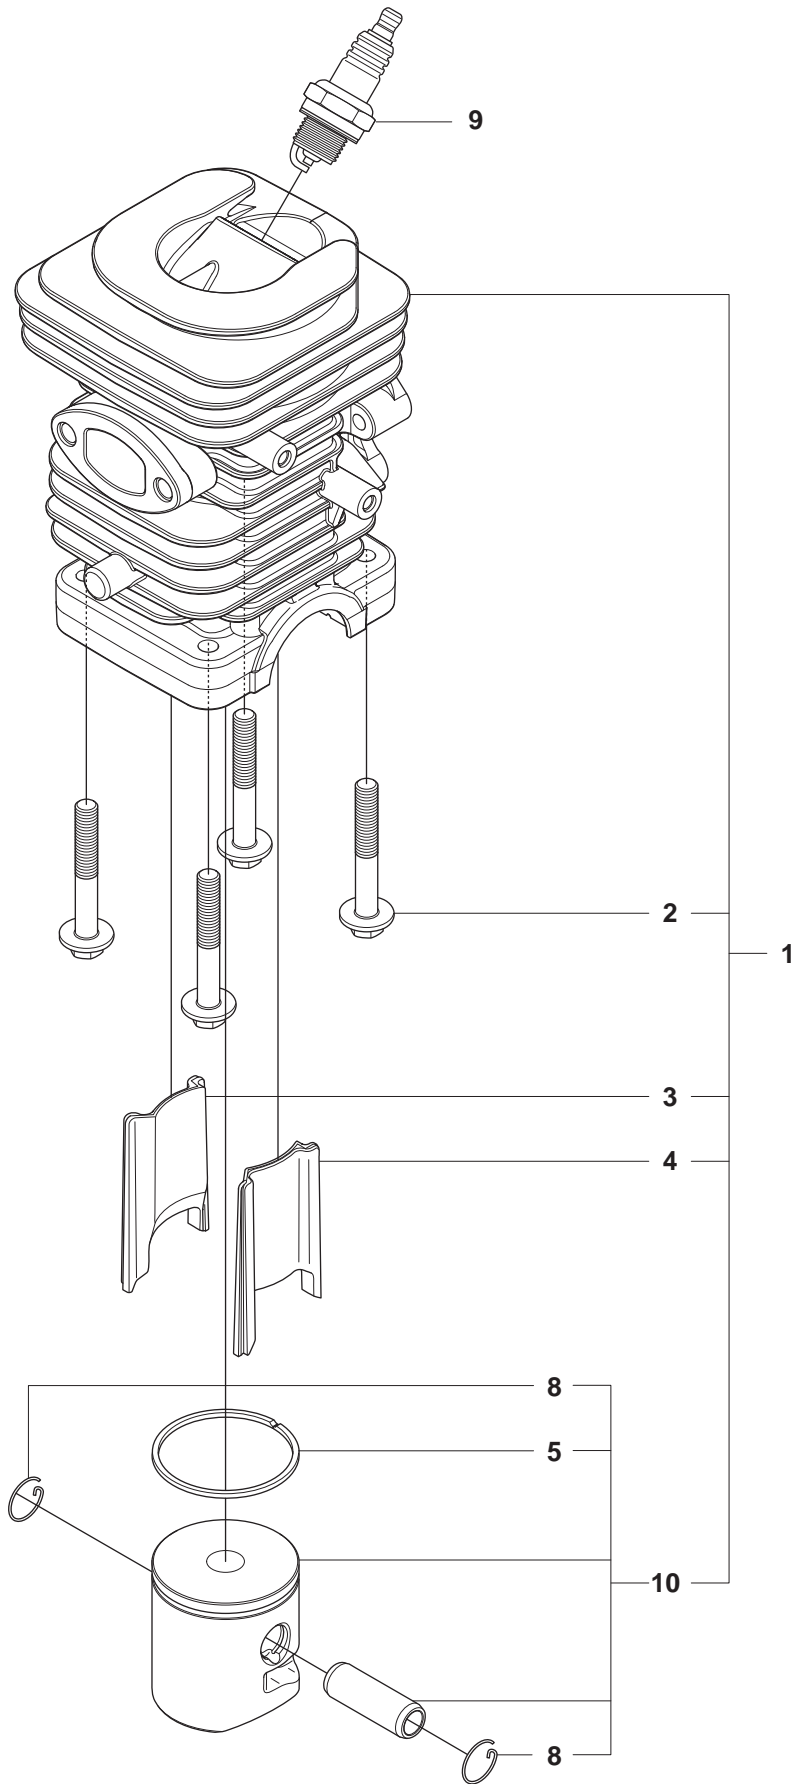

C CS2234S, CS2238S, CS2238

Position	Article	Quantity	Notes	Kit
1	530-014949	1	ASSY- CLUTCH	
2	530-015611	1	WASHER, CLUTCH (LARGE)	
3	530-047061	1	3/8-6 TOOTH DRUM ASEMBLY	
3	530-048132	1	.325-7 TOOTH DRUM ASEMBLY	
5	530-015907	1	WASHER, THRUST	
6	530-057935	1	ASSEMBLY OIL PUMP	
7	530-057935	1	HOUSING, PUMP	6
8	530-037820	1	GEAR- WORM	
9	530-057932	1	PLUNGER & GEAR	6
10	530-057930	1	BARREL, PUMP	6
11	545-069201	1	OIL BLOCK	
12	530-049477	1	ELBOW FITTING	
13	545-069501	1	PICK UP ASSEMBLY OIL TANK	
14	545-069401	1	PICK-UP SEAL	13
15	530-056533	1	SPRING, FILTER	13
16	530-016064	2	SCP#6-19 X .437 .PL. PAN.	

H

CS2234S, CS2238S, CS2238

Position	Article	Quantity	Notes	Kit
1	545-072601	1	CARBURETOR (ZAMA) - Ref.	
2	545-062801	1	THROTTLE WIRE	
3	545-062101	1	FILTER HOUSING	
4	545-061801	1	AIR FILTER	
5	545-151801	1	FILTER PLATE	
6	530-016101	2	NUT, CARB	
7	545-061901	1	ISOLATOR FILTER HOUSING	
8	545-063401	1	SWITCH, SPRING	
9	545-061701	1	SWITCH LEVER	
10	545-061601	1	CHOKE KNOB	
11	545-061501	1	CARB ADAPTOR SEAL	
13	545-061401	1	CARB ADAPTOR	
		1		
15	545-033701	2	STUD-CARBURETOR	
16	545-158301	4	CARB ADAPTOR SCREW	
17	530-016080	1	SCREW SWITCH	
18	545-074901	1	TOP STUD-CARBURETOR	
19	545-081892	1	GASKET KIT	
20	530-016349	1	SCREW, FILTER PLATE	

J1

CS2234S

Position	Article	Quantity	Notes	Kit
1	545-050418	1	KIT, CYLINDER & PISTON	
2	545-081501	4	BOLT, CYLINDER	1
3	545-101501	1	TRANSFER INSERT LEFT 34c	1
4	545-101401	1	TRANSFER INSERT RIGHT 34cc	1
5	545-101701	1		10,1
8	530-015697	2		10,1
9	503-235108	1	PLUG-SPARK (RCJ-7Y)	
10	545-081893	1	KIT PISTON 34cc	1

J2

CS2238S, CS2238

Position	Article	Quantity	Notes	Kit
1	545-050417	1	KIT, CYLINDER & PISTON	
2	545-081501	4	BOLT, CYLINDER	1
3	530-012607	1	INSERT, TRANSFER LEFT	1
4	530-012606	1	INSERT, TRANSFER RIGHT	1
5	530-012608	1		10,1
8	530-015697	2		10,1
9	503-235108	1	PLUG-SPARK (RCJ-7Y)	
10	545-081894	1	KIT 38cc PISTON	1