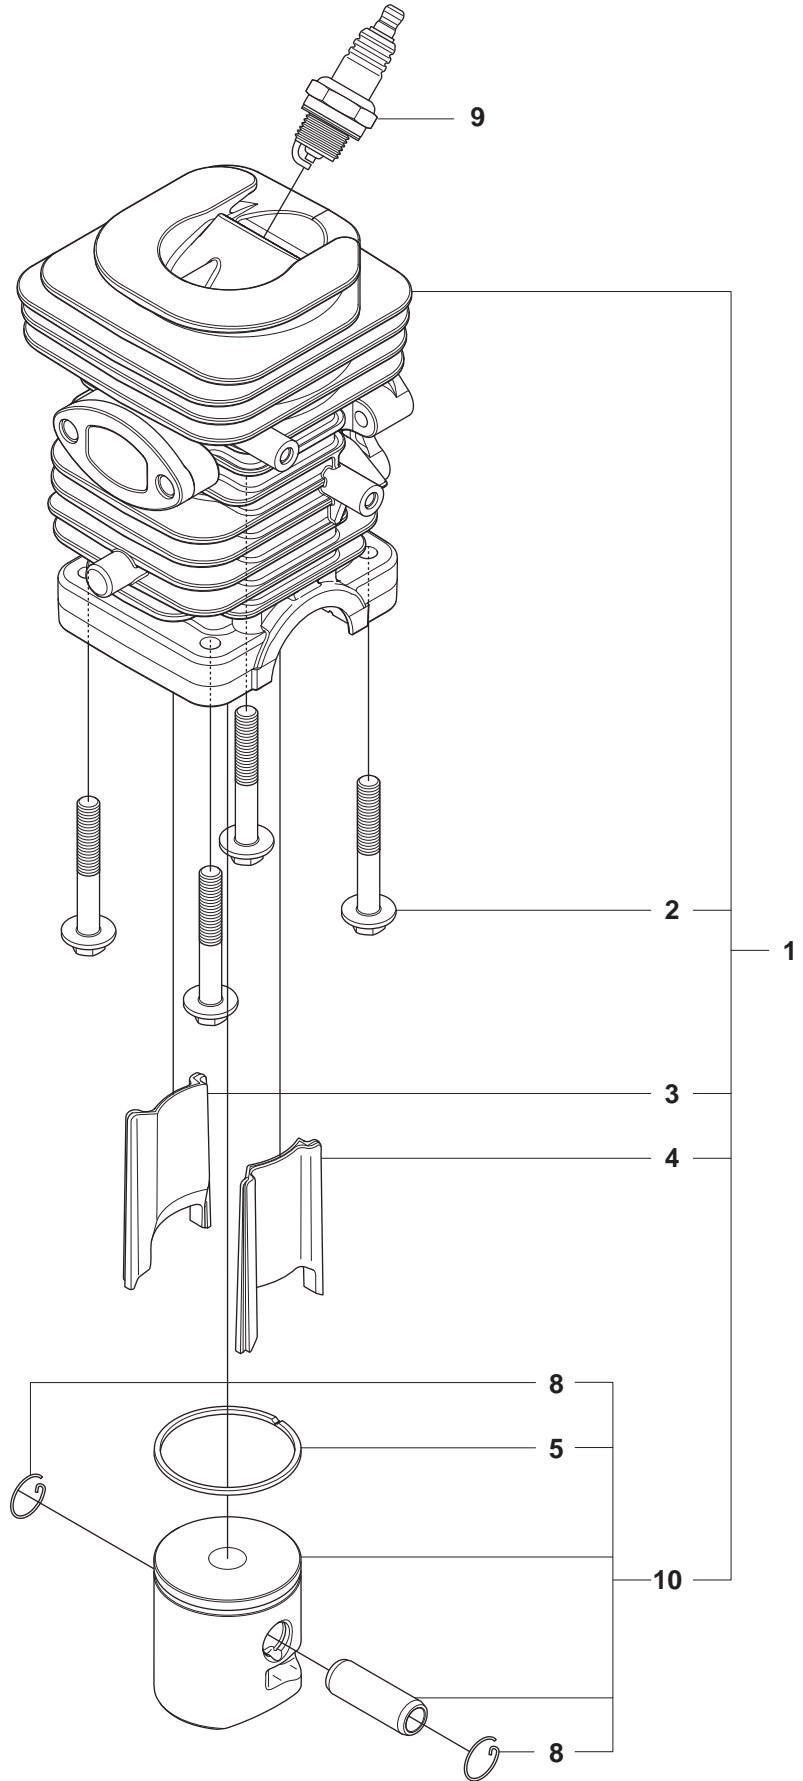

C CS2234S, CS2238S, CS2238

Position	Article	Quantity	Notes	Kit
1	530-014949	1	ASSY- CLUTCH	
2	530-015611	1	WASHER, CLUTCH (LARGE)	
3	530-047061	1	3/8-6 TOOTH DRUM ASEMBLY	
3	530-048132	1	.325-7 TOOTH DRUM ASEMBLY	
5	530-015907	1	WASHER, THRUST	
6	530-057935	1	ASSEMBLY OIL PUMP	
7	530-057935	1	HOUSING, PUMP	6
8	530-037820	1	GEAR- WORM	
9	530-057932	1	PLUNGER & GEAR	6
10	530-057930	1	BARREL, PUMP	6
11	545-069201	1	OIL BLOCK	
12	530-049477	1	ELBOW FITTING	
13	545-069501	1	PICK UP ASSEMBLY OIL TANK	
14	545-069401	1	PICK-UP SEAL	13
15	530-056533	1	SPRING, FILTER	13
16	530-016064	2	SCP#6-19 X .437 .PL. PAN.	

F

CS2234S, CS2238S, CS2238

Page F **CS2234S** **IGNITION SYSTEM**
CS2238
CS2238S

Position	Article	Quantity	Notes	Kit
1	530-039147	1	FLYWHEEL ASSY	
2	530-015127	1	WASHER, FLYWHEEL	
3	530-016134	1	NUT, FLYWHEEL	
4	530-039143	1	MODULE- IGNITION	
5	545-121901	2	SCREW, IGN MODULE	
6	545-079901	1	ASSY- WIRE HARNESS	

H

CS2234S, CS2238S, CS2238

Position	Article	Quantity	Notes	Kit
1	545-072601	1	CARBURETOR (ZAMA) - Ref.	
2	545-062801	1	THROTTLE WIRE	
3	545-062101	1	FILTER HOUSING	
4	545-061801	1	AIR FILTER	
5	545-151801	1	FILTER PLATE	
6	530-016101	2	NUT, CARB	
7	545-061901	1	ISOLATOR FILTER HOUSING	
8	545-063401	1	SWITCH, SPRING	
9	545-061701	1	SWITCH LEVER	
10	545-061601	1	CHOKE KNOB	
11	545-061501	1	CARB ADAPTOR SEAL	
13	545-061401	1	CARB ADAPTOR	
		1		
15	545-033701	2	STUD-CARBURETOR	
16	545-158301	4	CARB ADAPTOR SCREW	
17	530-016080	1	SCREW SWITCH	
18	545-074901	1	TOP STUD-CARBURETOR	
19	545-081892	1	GASKET KIT	
20	530-016349	1	SCREW, FILTER PLATE	

J1

CS2234S

Position	Article	Quantity	Notes	Kit
1	545-050418	1	KIT, CYLINDER & PISTON	
2	545-081501	4	BOLT, CYLINDER	1
3	545-101501	1	TRANSFER INSERT LEFT 34c	1
4	545-101401	1	TRANSFER INSERT RIGHT 34cc	1
5	545-101701	1		10,1
8	530-015697	2		10,1
9	503-235108	1	PLUG-SPARK (RCJ-7Y)	
10	545-081893	1	KIT PISTON 34cc	1