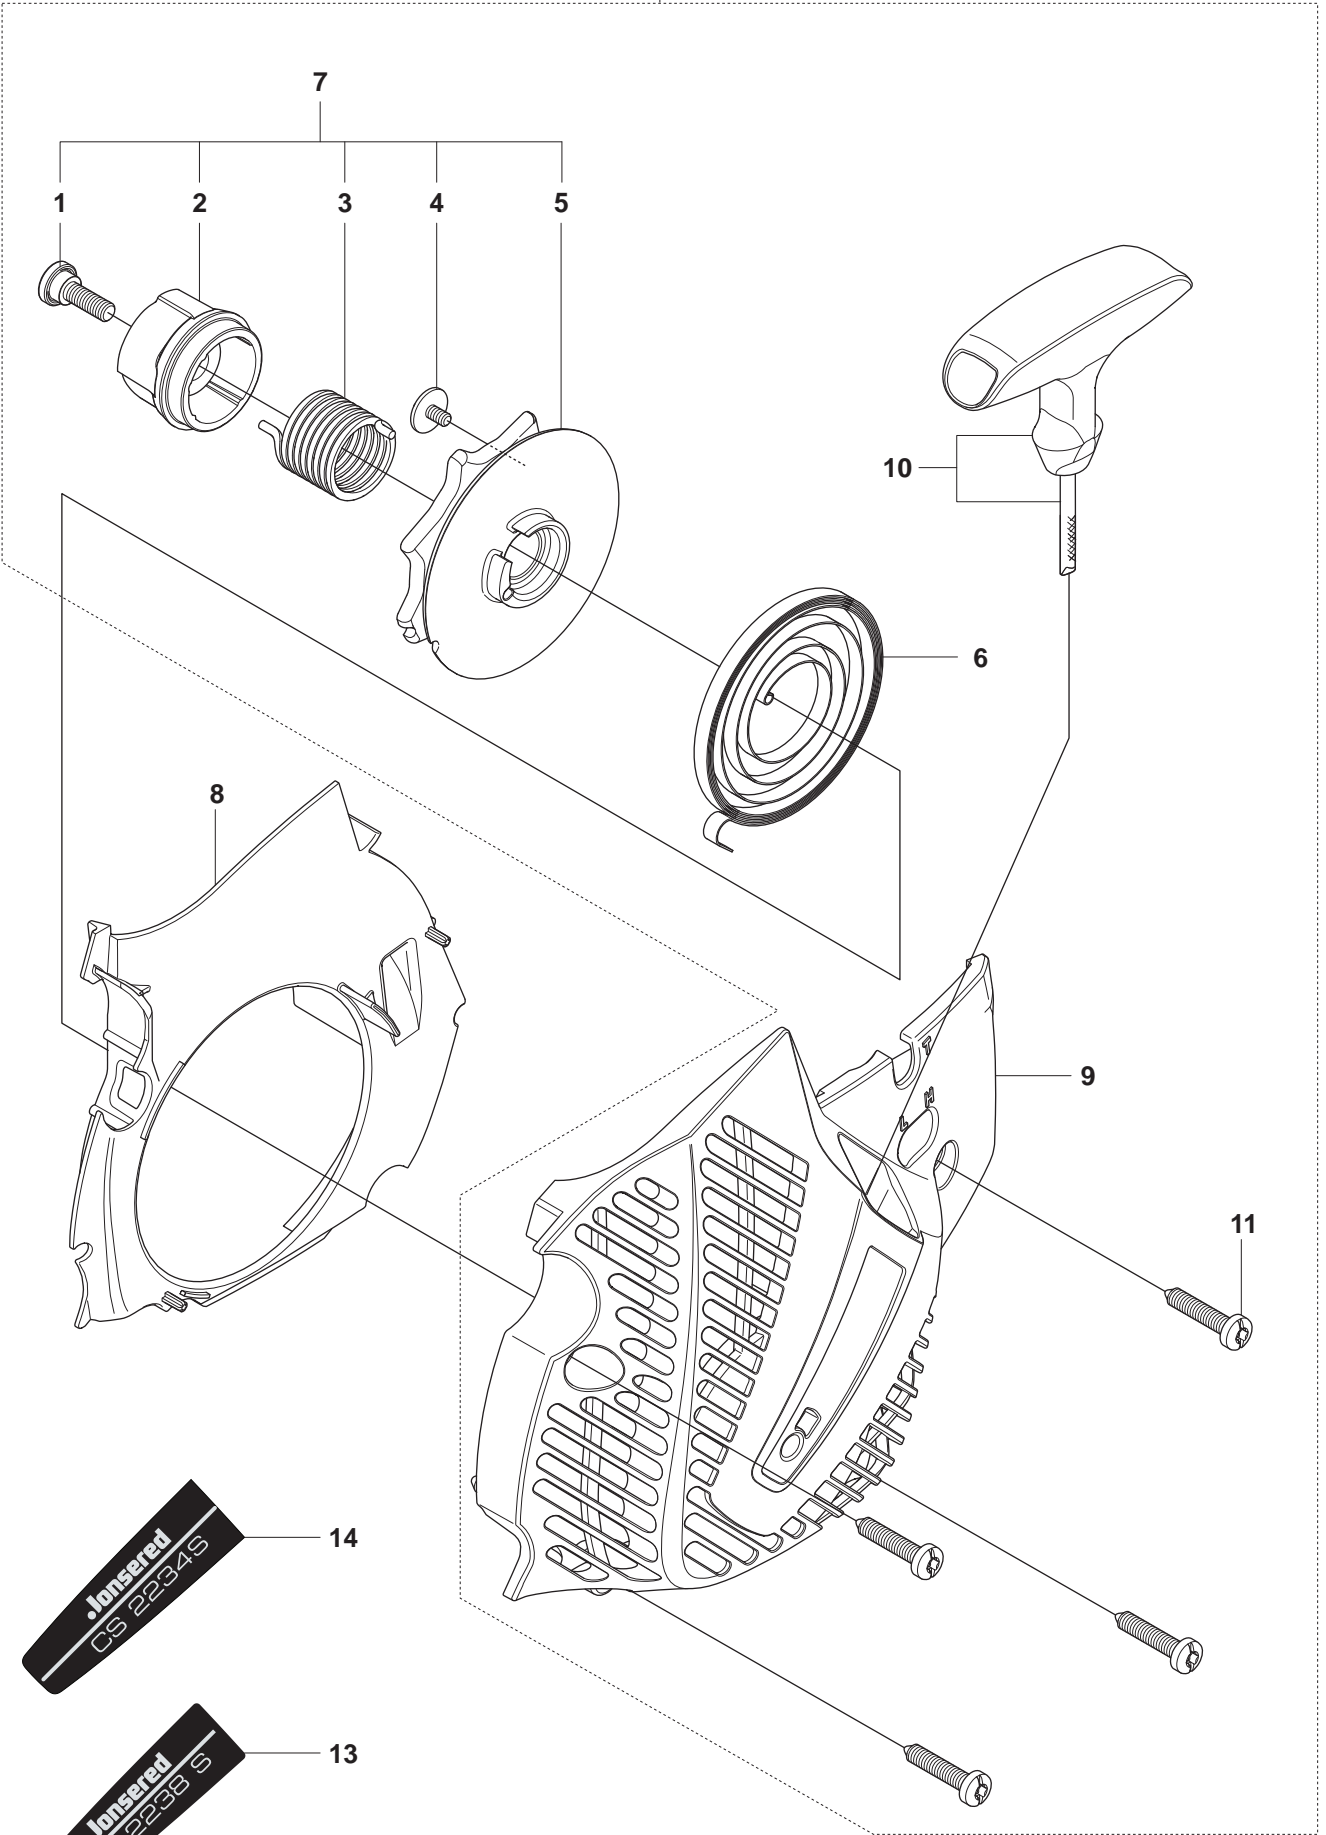

E1

CS2234S, CS2238S

12

Page E1 CS2234S EPS STARTER
CS2238S

Position	Article	Quantity	Notes	Kit
1	530-021179	1	SCREW SHOULDER	7,12
2	530-059677	1	STARTER HUB EPS	7,12
3	530-021180	1	SPRING EPS	7,12
4	530-016080	1	SCREW, ROPE RETAINER	7,12
5	545-058201	1	PULLEY- STARTER EPS	7,12
6	530-042095	1	SPRING- RECOIL	12
7	545-180812	1	KIT, EPS STARTER CS 2238 S	12
8	545-161301	1	BAFFLE	
9	545-161201	1	FAN HOUSING	12
10	545-010012	1	HANDLE & ROPE assy	12
11	530-016432	4	SCREW, FAN HOUSING	12
12	545-180813	1	KIT, COMPLETE EPS CS 2238 S	
13	545-165956	1	DECAL CS SS38 S	
14	545-165991	1	DECAL CS2234 S