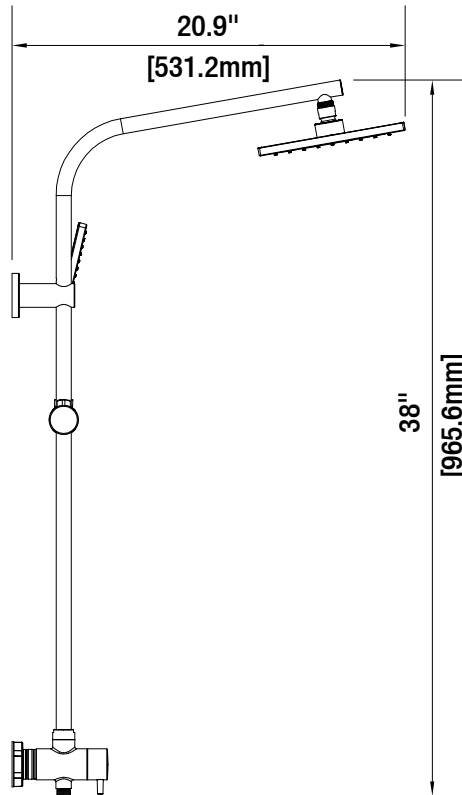

Wall Bar Shower Kit

MODEL	SKU #	FINISH
HD58101-X5101	1002774598	Chrome

FEATURES

- Single Function Handshower and Single Function Showerhead
- Rub-Clean Nozzles
- 60 In Metal Hose
- Max Flow Rate: 1.8 gpm (6.8 L/min) at 80 psi
- Easy Installation

CODE COMPLIANCE

- IAPMO Certified: ASME A112.18.1 / CSA B125.1
- Calgreen Certified
- EPA WaterSense Certified

WARRANTY

- Limited Lifetime Warranty

INSTALLATION DIMENSIONS

Glacier Bay reserves the right to make changes in specifications and materials and to change and discontinue models, both without notice or obligation. Dimensions are for reference only.