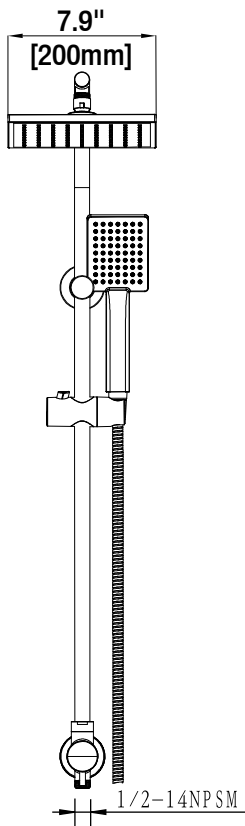

Wall Bar Shower Kit

MODEL	SKU #	FINISH
HD58101-X5101	1002774598	Chrome

FEATURES

- Single Function Handshower and Single Function Showerhead
- Rub-Clean Nozzles
- 60 In Metal Hose
- Max Flow Rate: 1.8 gpm (6.8 L/min) at 80 psi
- Easy Installation

CODE COMPLIANCE

- IAPMO Certified: ASME A112.18.1 / CSA B125.1
- Calgreen Certified
- EPA WaterSense Certified

WARRANTY

- Limited Lifetime Warranty

INSTALLATION DIMENSIONS

Glacier Bay reserves the right to make changes in specifications and materials and to change and discontinue models, both without notice or obligation. Dimensions are for reference only.