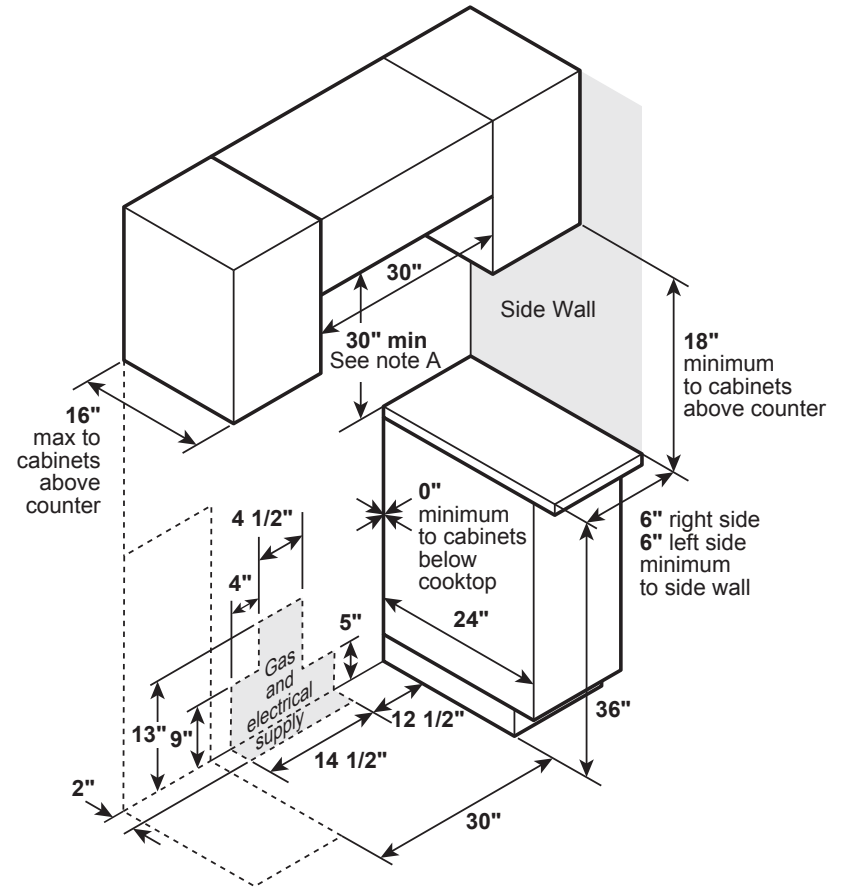

GAS PIPE AND ELECTRICAL OUTLET LOCATIONS

Note A: 30" Minimum to bare cabinet, see installation instructions heights less than 30"

For answers to your Monogram, GE Café™ Series, GE Profile™ Series or GE Appliances product questions, visit our website at geappliances.com or call GE Answer Center® Service, 800.626.2000.