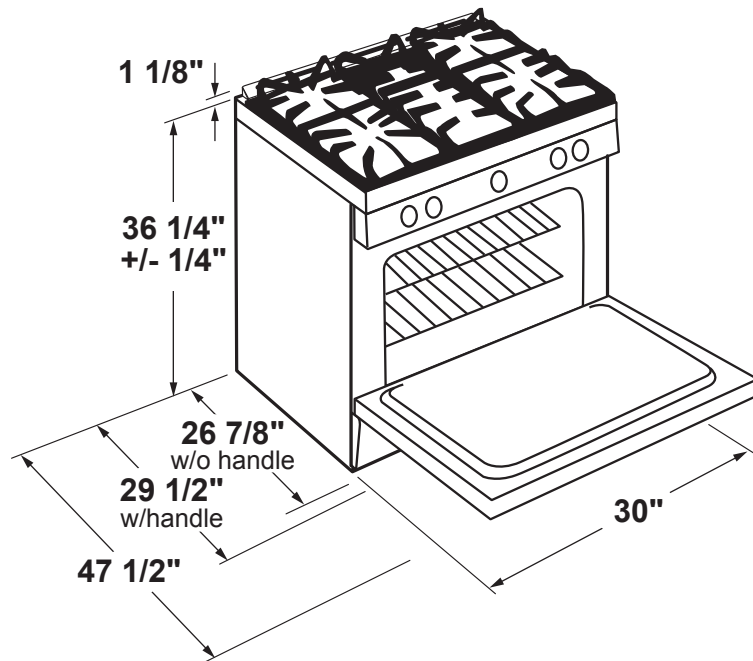

PGS930BEL/SEL/FEL

GE Profile™ Series 30" Slide-In Front Control Gas Range

NOTE: Door handle protrudes 3" from door face. Cabinets and drawers on adjacent 45° and 90° walls should be placed to avoid interference with the handle.

NOTE: Cabinets installed adjacent to slide-in ranges must have an adhesion spec of at least 194° temperature rating.

INSTALLATION INFORMATION: Before installing, consult installation instructions packed with product for current dimensional data.

For all installations, install the required rear trim to back of range with 4 screws provided.