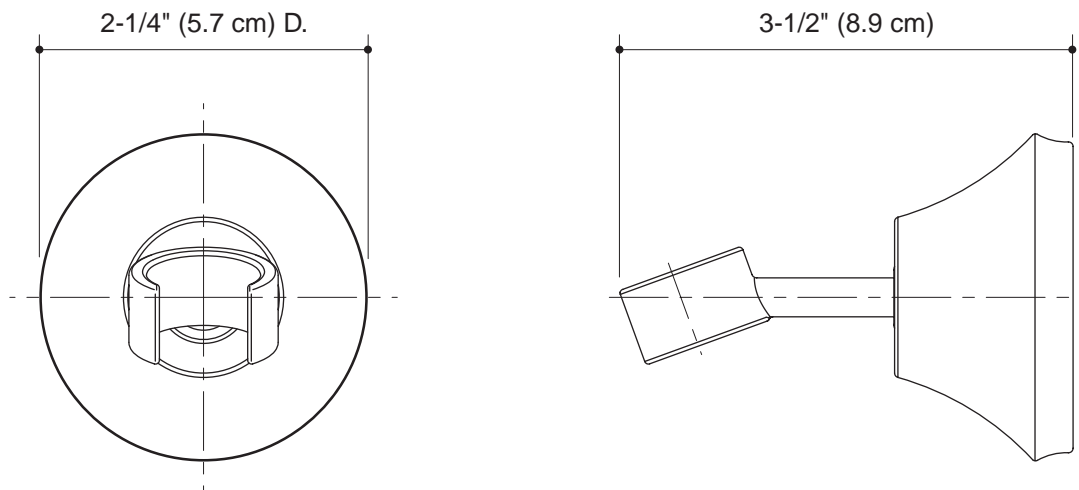

FORTE™

Technical Information

Applicable product:	
Adjustable wall-mount handshower holder	K-352

Installation Notes

Install this product according to the installation guide.

Product Diagram