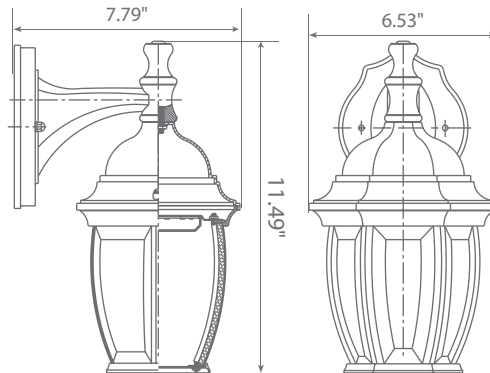

Product Dimensions