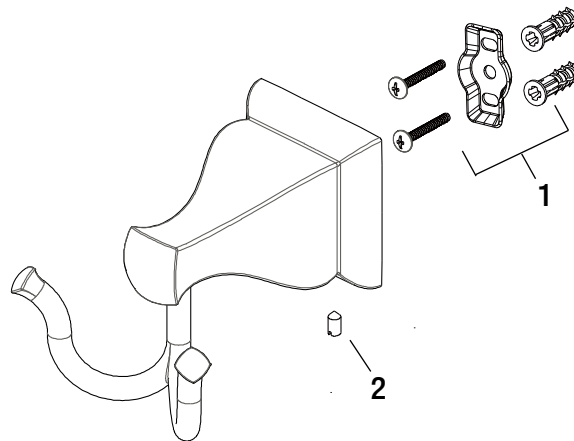

Glacier Bay Milner Series Double Robe Hook

MODEL	Internet SKU #	FINISH
20120-2201	205396628	Chrome Polished
20120-2204	205396677	Brushed Nickel PVD

Many replacement parts can be purchased online or at your local store. Please use the table below to identify the part SKU number needed, go to HOMEDEPOT.COM, and check for online and store availability. If you can't find the part you are looking for, please call 1-855-HD-GLACIER.

Part	Description	Part #	Internet SKU #	Store SKU #
1	Plastic Anchor	RP80061	207107132	
	Mounting Bracket			
	Wood Screw			
2	Set Screw	RP50078		