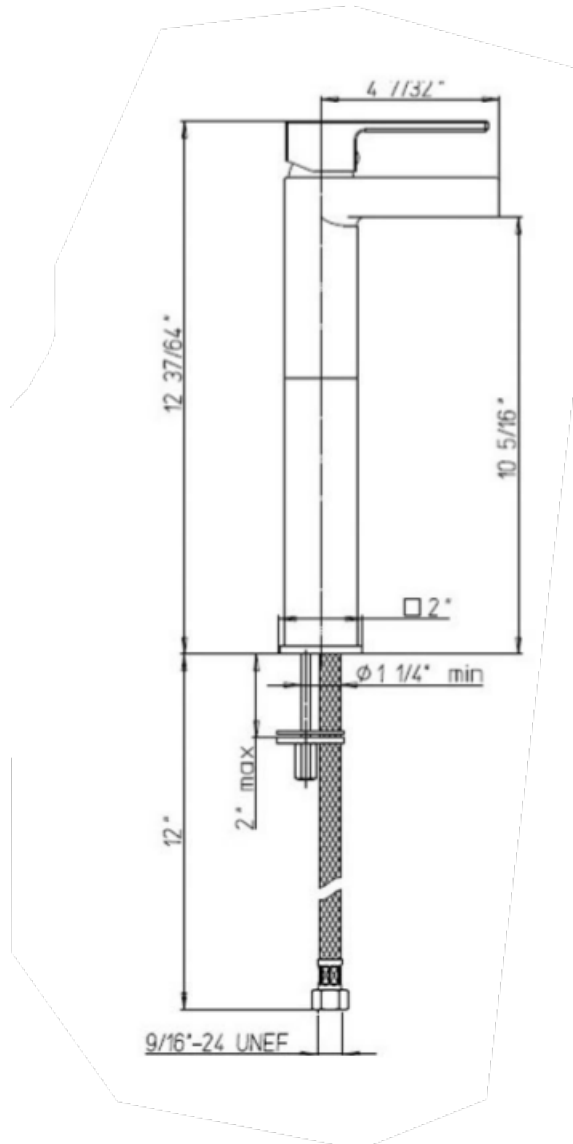

84-205LLR

Dax waterfall single control
vessel faucet

E-Commerce Series

84-205LLR

Contemporary Styling

STANDARDS

- Compliant with ASME A112.18.1-B125.1
- Compliant with AB1953
- Compliant with ANSI NSF61 – Annex G
- Certified by CSA International
- Compliant with ANSI A117.1

Finishes

	84CR205LLR	84PW205LLR
Polished Chrome	X	
Brushed Nickel		X

Features

	84CR205LLR	84PW205LLR
Solid Brass Construction	X	X
Meets NSF 61/9 Annex G Lead Requirements	X	X
ADA Compliant	X	X
Step-By-Step Installation Instructions	X	X
Limited Lifetime Warranty	X	X
1.5 GPM	X	X