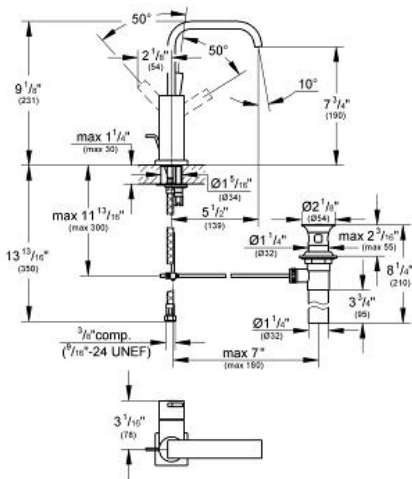

ALLURE
Single-lever basin mixer 1/2"
L-Size
MODEL # 32128

GROHE America, Inc | 200 North Gary Avenue, Suite G, Roselle, IL 60172
Phone: +1 (800) 444-7643 | Fax: +1 (800) 225-2778 | us-customerservice@grohe.com

Pure Freude an Wasser

Product Description:
Single-lever basin mixer 1/2"
L-Size

Standard Specification:

- Single hole installation
- GROHE SilkMove 28 mm ceramic cartridge
- GROHE StarLight® finish
- U spout
- Flow control
- Stainless Steel Braided Flexible Supplies
- 1 1/4" pop-up waste set
- Quick installation system
- Flow restrictor (1.5 gpm)
- Max Flow Rate: 1.5 gpm (5.7 L/min)