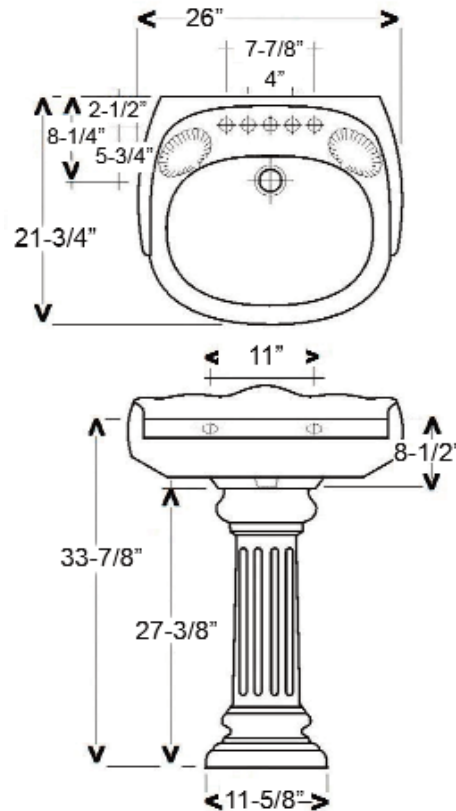

VICTORIA PEDESTAL LAVATORY

Cat. No.
3-75X

Faucet not included

W: 26"
D: 21 3/4"
Total Height: 36 1/2"
Height to top of sink: 33 7/8"
Flange: 1 5/8"

Interior Dimensions:

Basin Interior: 19 1/4"W x 14 1/4"D
Basin Depth: 6 1/8"
Mount bolts height: 32"
Mount holes cc: 11"
Faucet and spout holes: 1 1/4"(4")
1 3/8"(8")

Features:

- ▶ Made of Vitreous China
- ▶ Available for 4" CC or 8" Widespread
- ▶ Can be Installed Using Toggle or Molly Bolts (not included)
- ▶ Overflow
- ▶ IAPMO certified

*For ease of installation, order one of the following:

1. Hangers (pair) \$4.75
2. Bracket (one) \$11.50

Colors:

WH White
BQ Bisque

Compliance Certification
Meets or exceeds the following specifications: ASME A112.19.2 2008 and CSA B45.1-08 for ceramic plumbing fixtures

Dimensions of fixture are nominal and may vary within the range of tolerances established by ASME Standard A112.19.2-2008. Dimensions and specifications subject to change without notice.