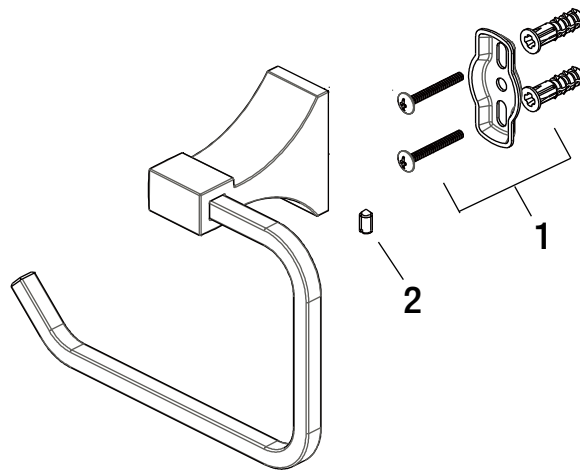

Replacement Parts List

Glacier Bay Leary Series Towel Ring

MODEL	SKU #	FINISH
20136-0501	304136401	Chrome
20136-0504	304136411	Brushed Nickel

Many replacement parts can be purchased online or at your local store. Please use the table below to identify the part SKU number needed, go to HOMEDEPOT.COM, and check for online and store availability. If you can't find the part you are looking for, please call 1-855-HD-GLACIER.

Part	Description	Part #	Internet SKU #	Store SKU #
1	Plastic Anchor	RP50072		
	Mounting Bracket			
	Wood Screw			
2	Set Screw	RP50041		