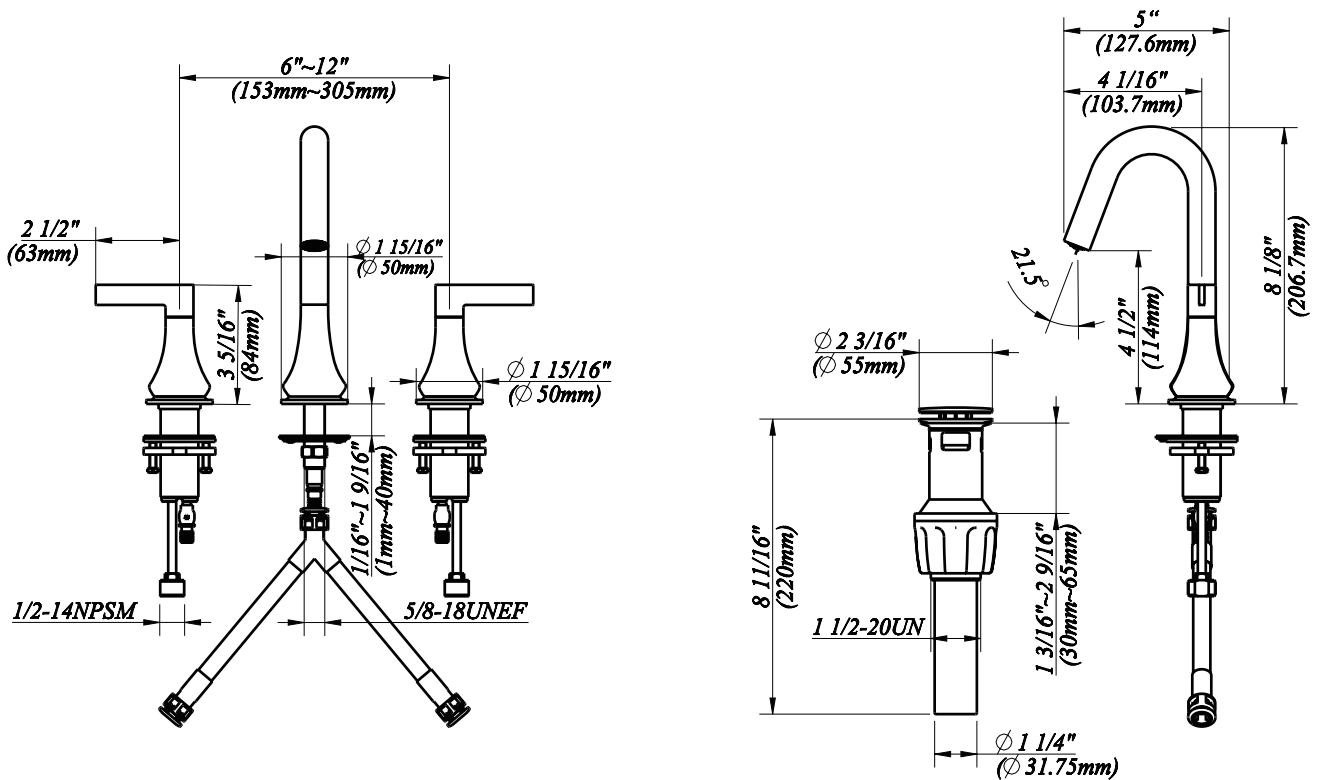

Springbrook 2 Handle 6 Inch - 12 Inch Widespread Bath Faucet

MODEL	OMSID#	FINISH
FW6A0018CP	304774958	Chrome
FW6A0018BNV	304774958	Brushed Nickel

FEATURES

- 3 Installation Holes Required
- 1/2 in. Connection Size
- Max Flow Rate: 1.2 gpm (4.5 L/min) at 60 psi
- Max Countertop Thickness: 1 9/16"
- Spout Reach: 4 1/16"
- Spout Height: 4 1/12"
- Ceramic Cartridge for Lifetime Drip-free Operation
- With Push Pop-up
- Non-deck Plate Mount for Easy Installation
- Easy Clean Aerator

WARRANTY

- Limited Lifetime Warranty

INSTALLATION DIMENSIONS