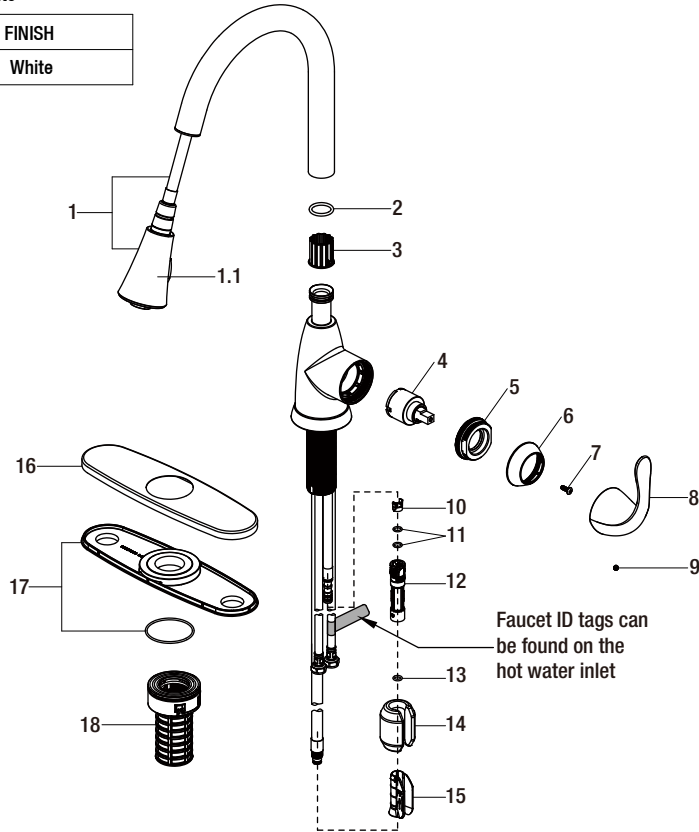

Replacement Parts List

Market Pull-Down Kitchen Faucet in White

MODEL	SKU #	FINISH
67551-0306	883872	White

Many replacement parts can be purchased online or at your local store. Please use the table below to identify the part SKU number needed, go to HOMEDEPOT.COM, and check for online and store availability. If you can't find the part you are looking for, please call 1-855-HD-GLACIER.

Part	Description	Part #	Internet SKU #	Store SKU #
1	Sprayhead and Hose	RP3833806		
1.1	Sprayhead		301158282	
2	O-ring	RP60006		
3	Wearable ring	RP64220		
4	Cartridge	RP20044	301158214	
5	Bonnet nut	RP70528		
6	Cap	RP8050306		
7	Screw	RP50015		
8	Handle	RP1343306		
9	Set screw	RP50002		

Part	Description	Part #	Internet SKU #	Store SKU #
10	Block	RP70421		
11	O-ring	RP60002	206116636	
12	Quick connect assembly	RP70429		
13	O-ring	RP60089		
14	Weight	RP70441	207093823	
15	Weight clip	RP64204		
16	Escutcheon	RP8054406		
17	Gasket	RP80545		
18	FastMount™	RP56096		