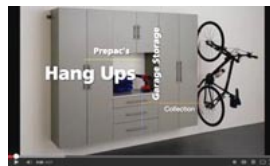

[How to Install Prepac's HangUps Garage Storage Collection](#)