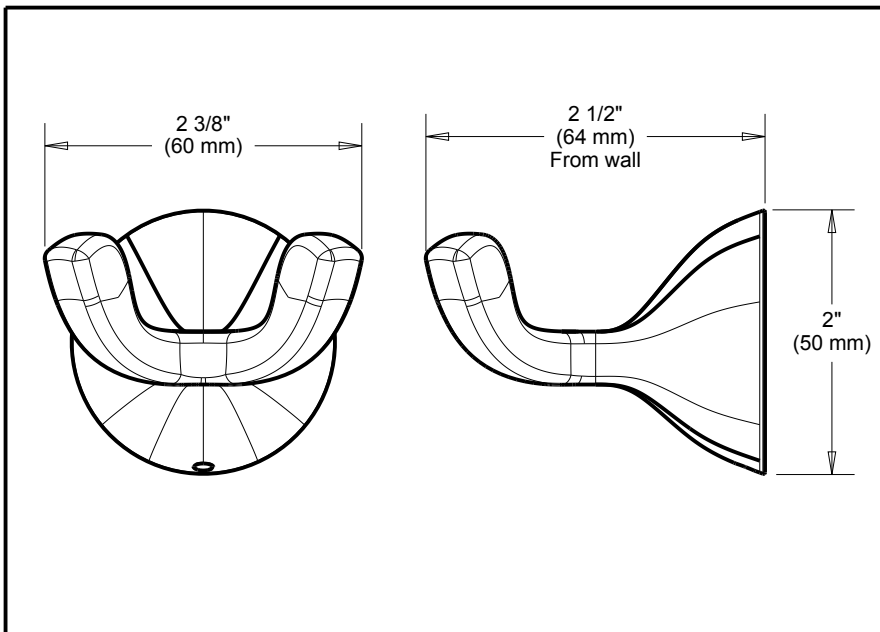

DELTA[®]

ACCESSORIES

- Foundations™ Bath Collection
- Double Robe Hook

Submitted Model No.: _____

Specific Features: _____

STANDARD SPECIFICATIONS:

- Wood blocking is preferable behind all wall surfaces. If wood blocking is not available, the following fasteners are suggested: Tile/Masonry-Plastic or lead Anchors Plaster/drywall-Toggle bolts.
- Mounting hardware and mounting template included with product.