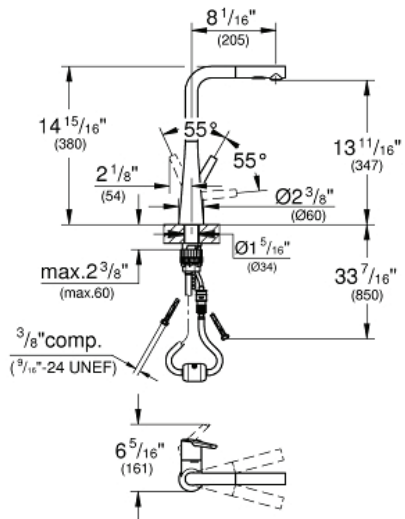

LADYLUX
Single-Handle Kitchen Faucet
MODEL # 33893DC2

Pure Freude
an Wasser

Product Description:
LADYLUX
Single-Handle Kitchen Faucet

Standard Specification:

- Single hole installation
- **GROHE StarLight** finish
- **GROHE SilkMove** 1.4" (35 mm) ceramic cartridge
- GROHE Magnetic Docking guarantees easy retraction and smooth docking of the spray head back to the starting position
- Pull-out dual spray
- Diverter: laminar spray/SpeedClean shower jet
- Automatic return to laminar spray
- Adjustable flow rate limiter
- Swivel Spout
- Check valve included to prevent backflow
- Stainless steel flex lines
- **GROHE QuickFix** rapid installation system
- 1.75 gpm

Applicable Codes & Standards:

- Energy Policy Act of 1992
- NSF 61
- ASME A112.18.1/CSA B125.1
- US Federal and State material regulations
- CalGreen
- MASS

Color:

- 33893DC2 SuperSteel InfinityFinish