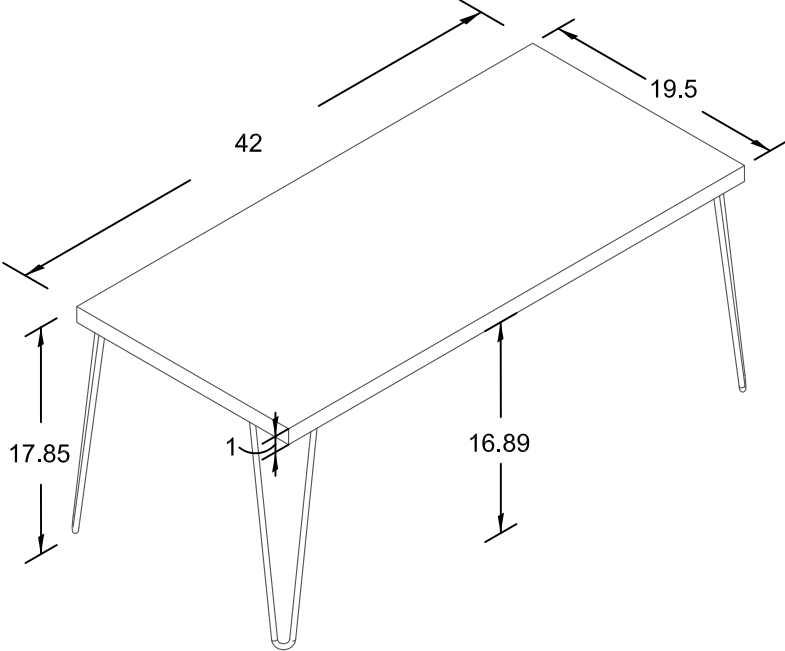

Owen Coffee Table

Model Number:5067096PCOM

OVERALL PRODUCT SIZE(in inches)

42" (W) * 19 $\frac{1}{2}$ " (D) * 17 $\frac{7}{8}$ "(H)

Unit Net Weight: 23.15 lbs (10.5kg)

MAXIMUM WEIGHT CAPACITIES