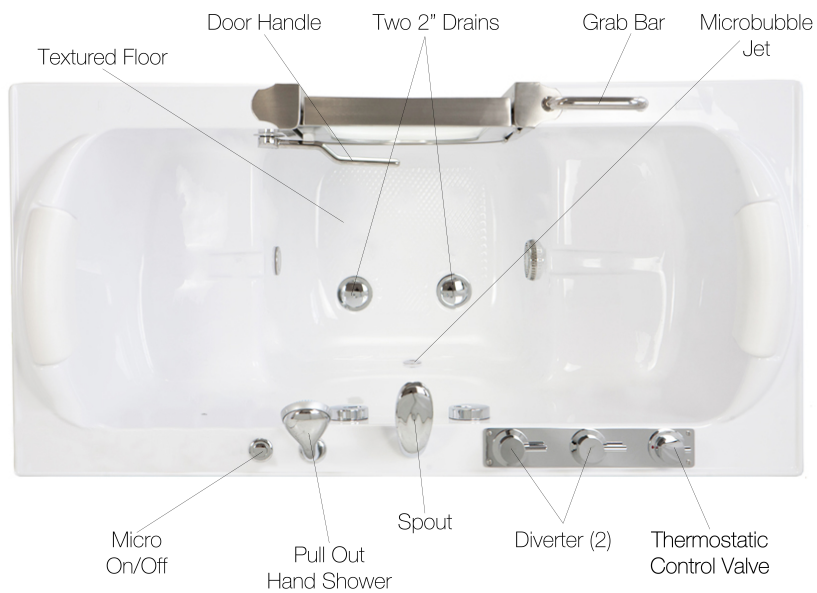

Approx. Drain Time: +/- 2 minutes (unoccupied bathtub) at ideal home plumbing conditions*

Approx. Fill Time: +/- 14 minutes (unoccupied bathtub) based on in-house water pressure*

Included Features:

1. Tub Shell - Acrylic Tub Shell:
 - High quality cast acrylic
 - Excellent color uniformity
 - High Gloss White Finish
 - Gel Coat Fiberglass (reinforced)
2. Stainless Steel Frame
3. Low threshold step in 9.5" with the option to lower to 6.5"
4. Seat Width: 20.25"
5. Seven (7) adjustable heavy duty leveling legs for stainless steel frame support
6. Stainless steel and tempered glass door, door frame and door seal gasket
7. Two (2) removable rubber back support (white)
8. Two (2) front, one (1) toe kick and one (1) side removable access panels
9. Microbubble Therapy System
 - 1HM Pump
 - Pressure Vessel
 - Air Switch and one (1) jet
 - Agitator Valve

10. Five-Piece Ella Faucet Brass Set with Chrome Finish
 - Thermostatic control valve
 - Designer spout
 - Two (2) 2-way diverters with handles
 - Pull out, hand held, chrome plated shower with 5 ft. retractable stainless steel braided hose

Plumbing:

- Two (2) x 2" floor drains with 2 overflows and 2 stainless steel cable operated openers with extension handles
- Two (2) PVC 2" drain elbows with 2" opening

Warranty:

- Lifetime limited warranty on frame, door, door seal gasket and acrylic walk in tub shell
- 5 Year parts warranty*
- Thermostatic Control Valve (TCV) 1 year limited warranty

*For more information please visit www.ellasbubbles.com

Companion Two Seat Microbubble Massage Walk In Bathtub

Removable toe kick panel allows for lowering the Ella Deluxe walk in bathtub

Panel On

Panel Off