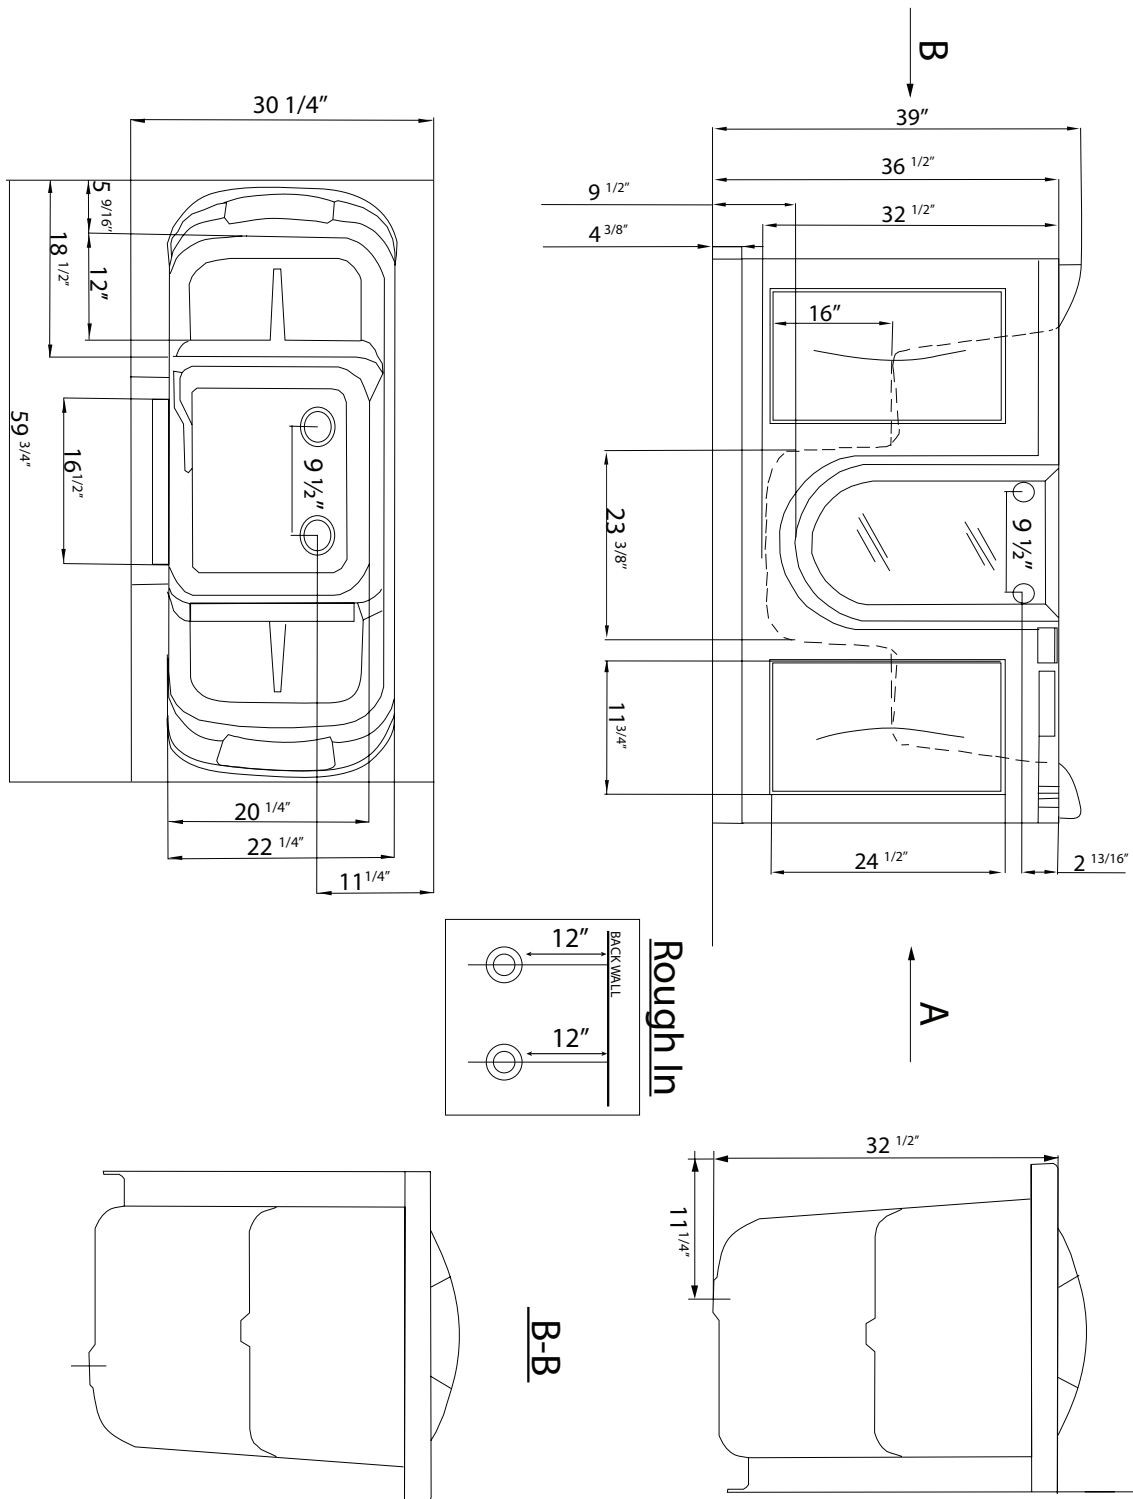

Companion Two Seat Microbubble Massage Walk In Bathtub

M3085 Center Drain Only

Actual Size: 30.25" W x 59.75" L x 38" H
Shipping Size: 35" W x 65" L x 45" H
Shipping Weight: 320 lbs.
Net Weight: 220 lbs.
Water Capacity: 95 gal. US (unoccupied)
45-65 gal. US (occupied)

Approx. Drain Time: +/- 2 minutes (unoccupied bathtub) at ideal home plumbing conditions*

Approx. Fill Time: +/- 14 minutes (unoccupied bathtub) based on in-house water pressure*

Included Features:

1. Tub Shell - Acrylic Tub Shell:
 - High quality cast acrylic
 - Excellent color uniformity
 - High Gloss White Finish
 - Gel Coat Fiberglass (reinforced)
2. Stainless Steel Frame
3. Low threshold step in 9.5" with the option to lower to 6.5"
4. Seat Width: 20.25"
5. Seven (7) adjustable heavy duty leveling legs for stainless steel frame support
6. Stainless steel and tempered glass door, door frame and door seal gasket
7. Two (2) removable rubber back support (white)
8. Two (2) front, one (1) toe kick and one (1) side removable access panels
9. Microbubble Therapy System
 - 1HM Pump
 - Pressure Vessel
 - Air Switch and one (1) jet
 - Agitator Valve

10. Five-Piece Ella Faucet Brass Set with Chrome Finish
 - Thermostatic control valve
 - Designer spout
 - Two (2) 2-way diverters with handles
 - Pull out, hand held, chrome plated shower with 5 ft. retractable stainless steel braided hose

Lowered Threshold

Baseboard On
(not supplied)

Companion Two Seat Microbubble Massage Walk In Bathtub

Disclaimer:

In an effort to continually improve our product, specifications and configurations are subject to change without notice. Before ordering or installing, consider future access to essential equipment.