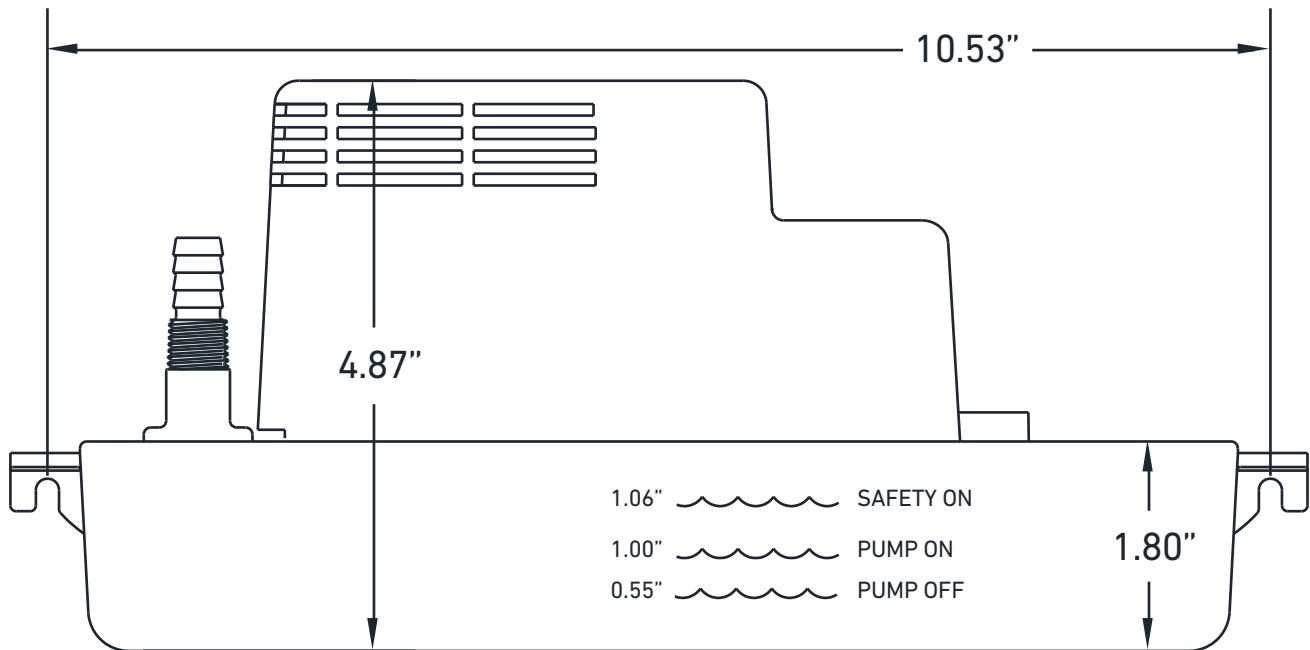

Low Profile Condensate Pump

Model: CL201UL

Includes:

- 20 ft. max lift, 115 vac
- Rated for water temperature up to 150° F
- Motor thermal protection
- Safety Switch
- 6 ft power cord with plug

L	W	H	Outlet	Inlet	Volts/Hz	Amps	Flow (GPH) @				Max Lift	Wt.
							1'	5'	10'	15'		
11.3"	5.0"	4.9"	3/8" OD	1.1"	115/60	2.2	149	110	92	49	20'	4.3 lbs