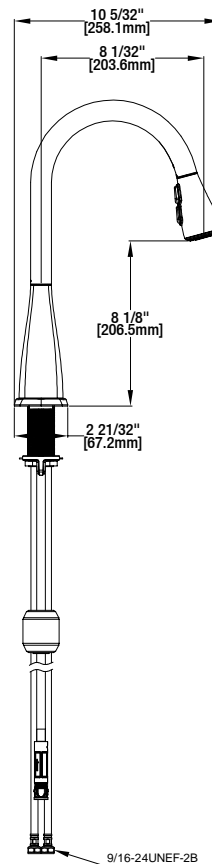

WARRANTY

- Limited Lifetime Warranty

INSTALLATION DIMENSIONS

Glacier Bay reserves the right to make changes in specifications and materials and to change and discontinue models, both without notice or obligation. Dimensions are for reference only.