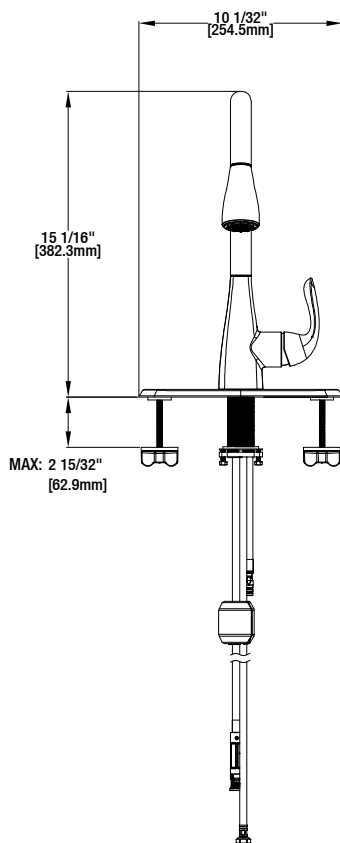

Carla Single-Handle Pull-Down Sprayer Kitchen Faucet

MODEL	STORE SKU #	FINISH
HD67826-0008D2	1002541817	Stainless Steel

FEATURES

- Requires 1- or 3-Hole Sink with 8" On-Center
- Max Flow Rate: 1.8 gpm (6.8 L/min) at 60 psi
- Spout Reach: 8 1/32"
- Spout Height: 15 1/16"
- Ceramic Valve for Lifetime Drip-Free Operation
- With Zinc Lever Handle
- Exposed Aerator

INSTALLATION DIMENSIONS

Glacier Bay reserves the right to make changes in specifications and materials and to change and discontinue models, both without notice or obligation. Dimensions are for reference only.