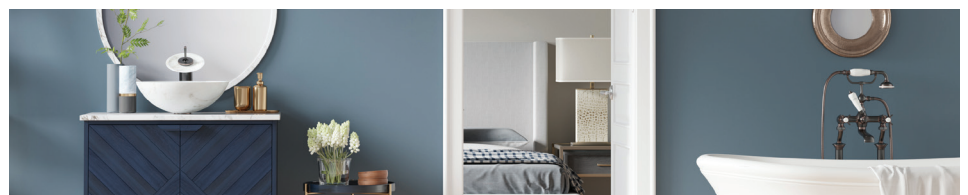

MATERIALS AND
ACCESSORIES

Stone Sinks

877.946.5725
Toledo, Ohio
Sales@MRDirectInt.com
www.MRDirectInt.com

MATERIAL

Our natural stone vessel sinks are very durable and available in granite, marble, onyx, sandstone, and limestone. Each of our stone sinks has unique coloring due to the natural variance within the stone slabs our sinks are cut from. We cut a large slab of stone into smaller blocks that are then hand-chiseled into rough vessel shapes. After the center has been removed and the hole for the drain has been cut, the surface of the stone sink receives a polished or honed finish, both of which are carefully done by hand.

MATERIALS AND ACCESSORIES (cont...)

Stone Sinks

Hand-Polished
Natural Stone

Distinctive
Characteristics
and Coloring

ACCESSORIES INCLUDED WITH MR DIRECT ENSEMBLES ONLY

Waterfall Faucets

Vessel Faucets

Sink Ring