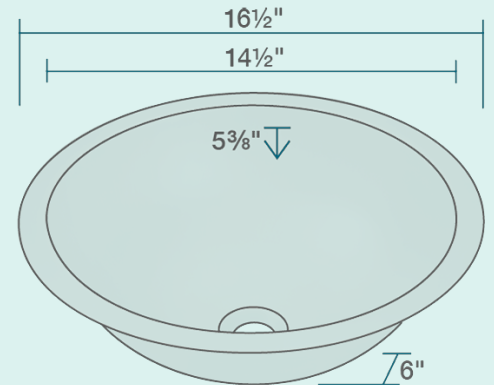

922 Single Bowl Bathroom Sink

Copper

Our handcrafted copper sinks add warmth and richness to a variety of décors. They come in a hammered finish with a beautifully aged patina. The hammered finish helps to hide small scratches that may occur over the lifetime of the sink. Copper is naturally antibacterial and will not rust or stain, making it easy to maintain. Our copper sinks are made using a one-piece construction process giving you the strongest copper sink you will find. Each sink is fully insulated with sound dampening pads.

- 16 1/2" x 16 1/2" x 6"
- Undermount, Topmount, or Vessel Installation
- Center Drain
- One-Piece Construction
- Naturally Antibacterial
- Cardboard Cutout Template Included
- Installation Hardware Included
- Lifetime Warranty

*Due to the handmade nature of this sink, dimensions may vary up to ~1/4"

Accessories

*Accessories not included

UPC: 817299012672

Features

<p>Topmount or Undermount</p>	<p>Vessel Installation</p>	<p>18" Minimum Cabinet Size</p>	<p>All Natural Materials</p>	<p>One Piece Construction</p> <p>1PC</p>	<p>Naturally Antibacterial</p>
<p>Cutout Template</p>	<p>Hardware Included</p>	<p>Limited Lifetime Warranty</p> <p>LLW</p>			