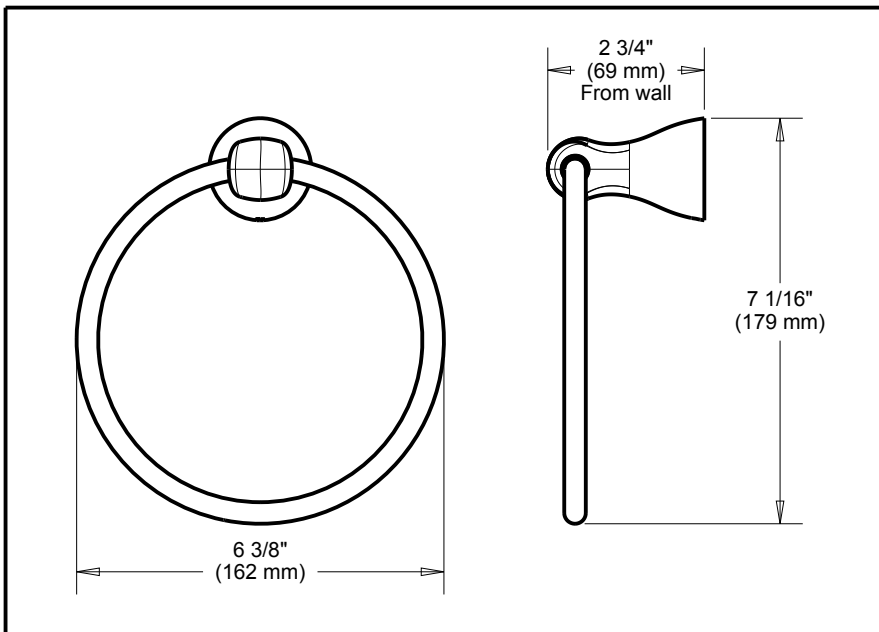

DELTA®

ACCESSORIES

- Foundations™ Bath Collection
- Towel Ring

Submitted Model No.: _____

Specific Features: _____