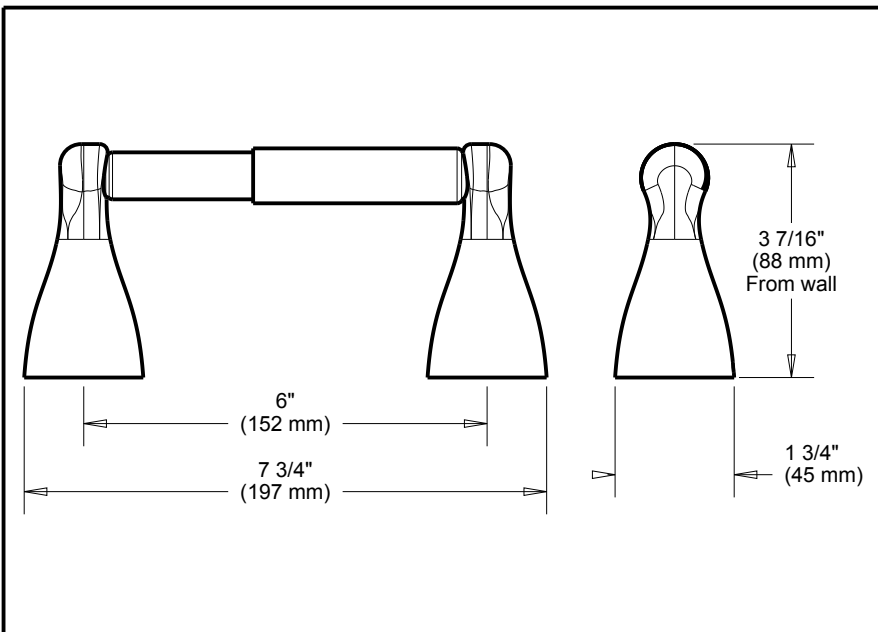

DELTA®

ACCESSORIES

- Foundations™ Bath Collection
- Tissue Paper Holder

Submitted Model No.: _____

Specific Features: _____