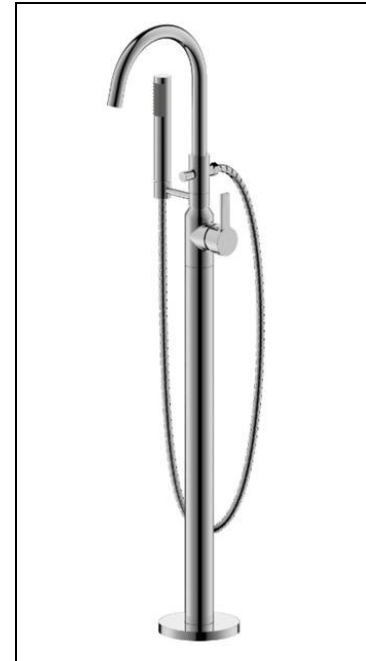

PALAIS ROYAL

FLOOR MOUNT TUB FILLER

- **Palais Royal Collection**
- **1-Hole Installation**
- **Rough-in Kit Included**

STANDARD SPECIFICATIONS

- Brass body
- Zinc handle
- 40mm ceramic cartridge
- Neoperl aerator
- Single function brass hand shower
- 59" stainless steel hose
- Flow rate:
Tub Spout: 2.4gpm @ 20psi
Hand shower: 1.8gpm @ 80psi

FINISHES INCLUDE

- Polished Chrome (MFF-PRFTF-CP)
- Brushed Nickel (MFF-PRFTF-BN)

WARRANTY

- Limited lifetime warranty on workmanship and materials to the original purchaser