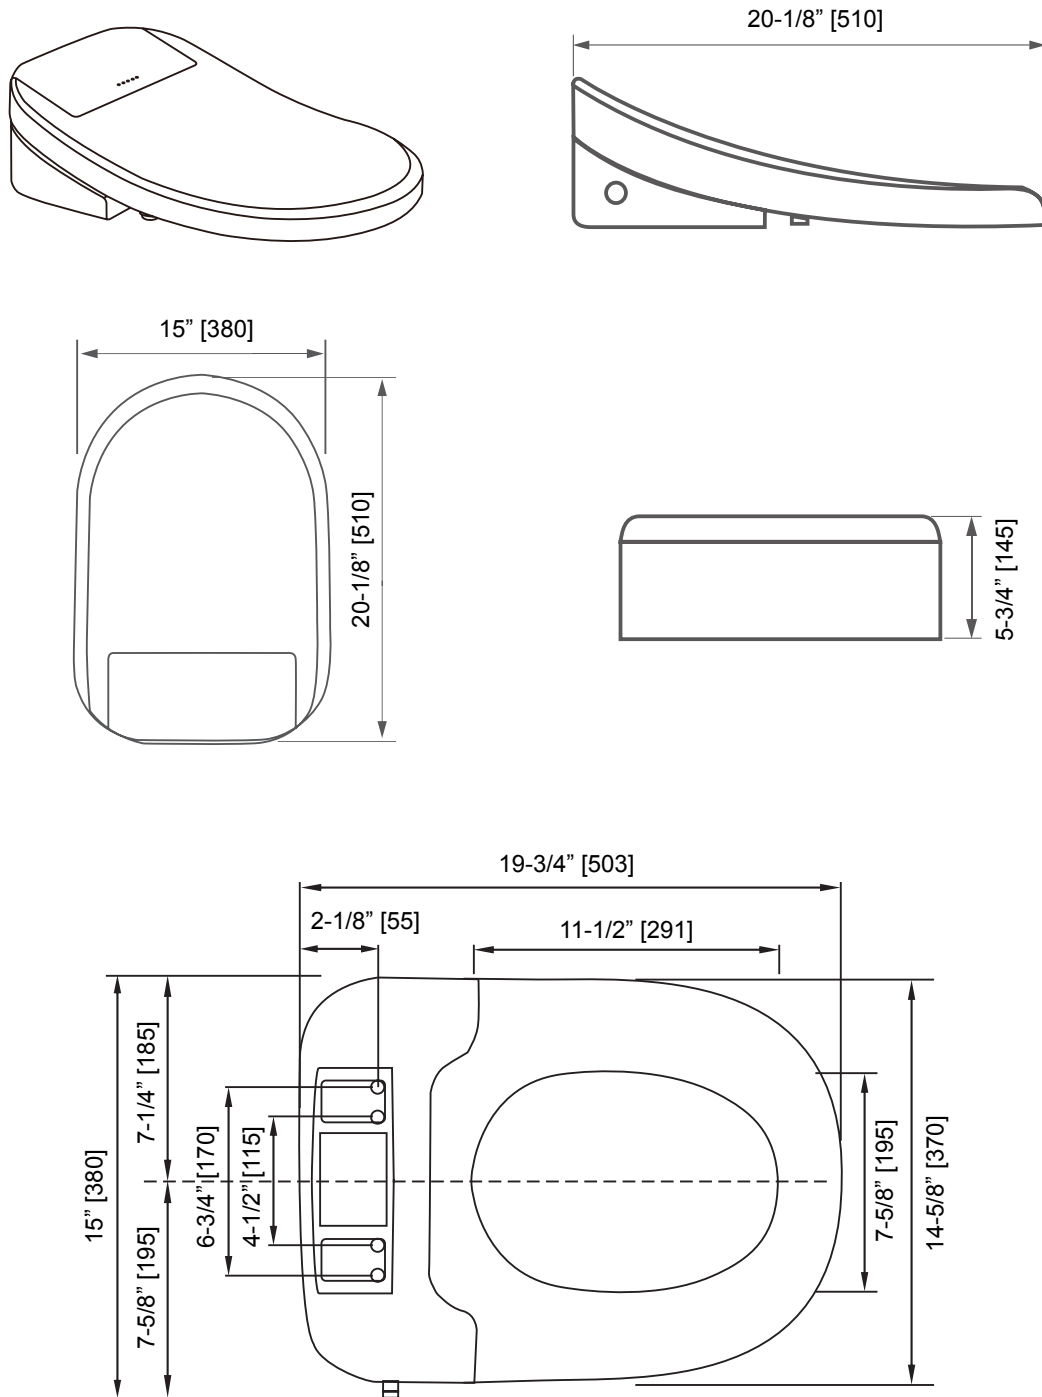

# VANDA SMART TOILET SEAT

Measures: inch [millimeter]