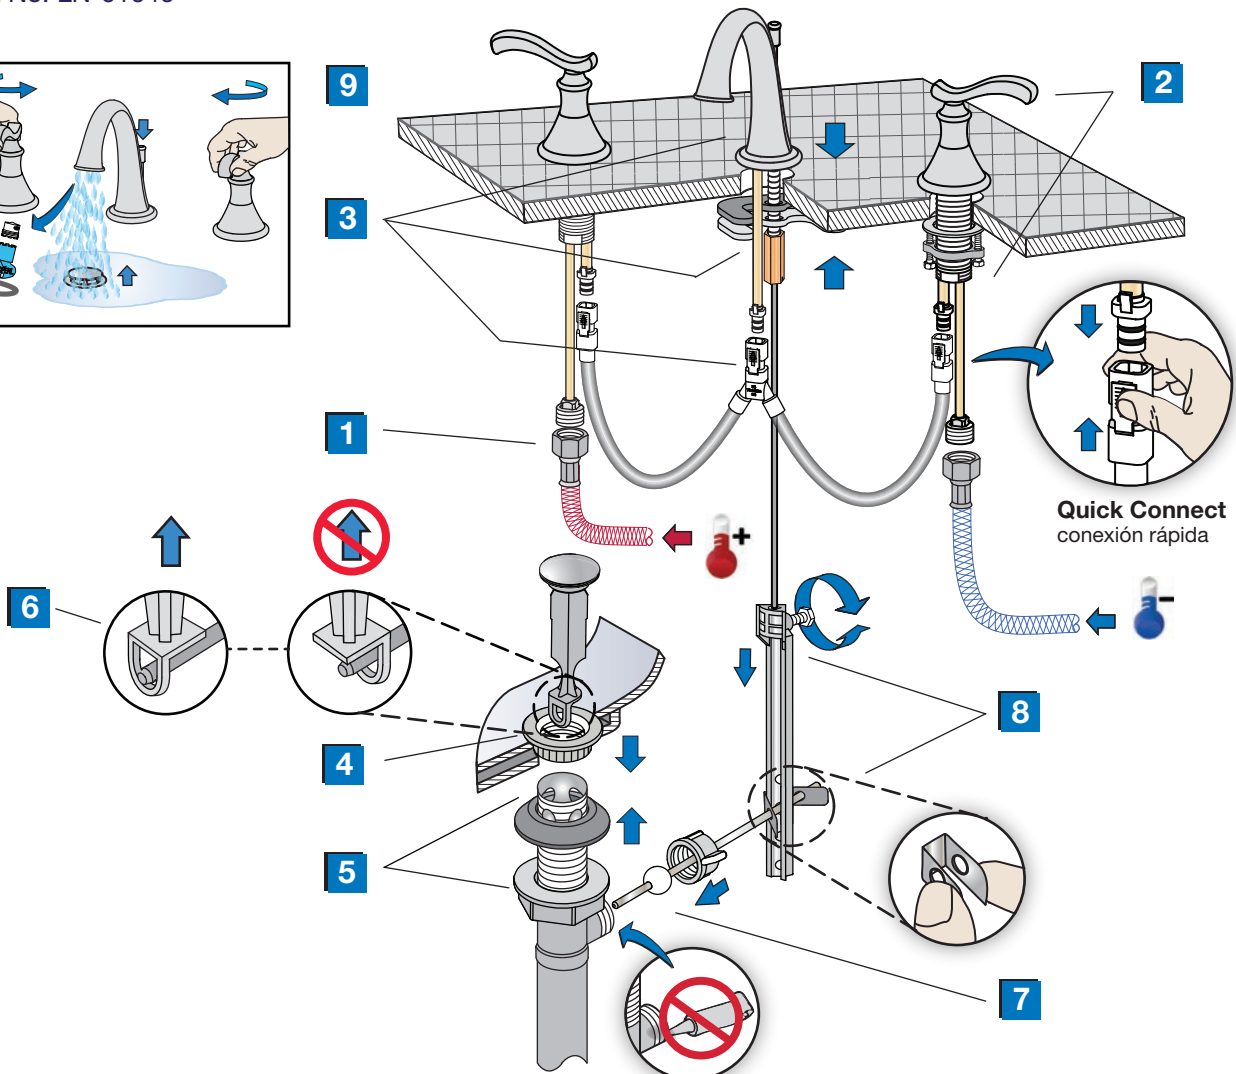

SYMMONS® Sophia™

Widespread Lavatory Faucet SLW81121.2-STN Installation and Service Instructions

Model Number

SLW81121.2-STN Lavatory faucet with lift rod and pop-up drain assembly

Decorative Finish Code

append to part numbers when applicable

Quick Install Guide Sophia Widespread Lavatory Faucet, SLW81121.2-STN

Part No. LN-01646

Installation Instructions

If replacing an older faucet ensure water supply is turned OFF before removing, then turn faucet control valves ON to relieve water pressure.

Part No. LN-01646

Note: Dimensions subject to change without notice

Parts Assembly Sophia Widespread Lavatory Faucet, SLW81121.2-STN

Part No. LN-01646

Replacement Parts

Symmons Part Number	Item	
RL-106-STN	HOT & COLD handle assembly (qty 1 handle)	
RL-091 RL-090 FLR-102-1.2	Aerator and removal tool 1.5 gpm (5.7L/min) 2.2 gpm (8.3L/min) 1.2 gpm (4.5L/min)	
RL-075 (hot) RL-076 (cold)	Valve cartridge HOT (OFF = CW) COLD (OFF = CCW)	
RL-025-STN	Lift Rod	
RL-123	Spout mounting hardware kit	