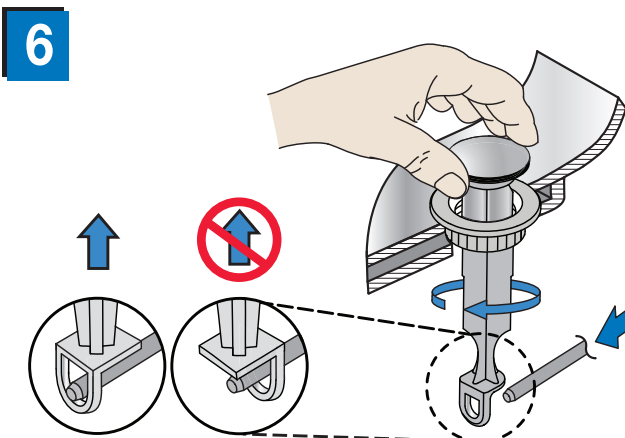

Quick Install Guide Sophia Widespread Lavatory Faucet, SLW81121.2-STN

Part No. LN-01646

Installation Instructions

If replacing an older faucet ensure water supply is turned OFF before removing, then turn faucet control valves ON to relieve water pressure.