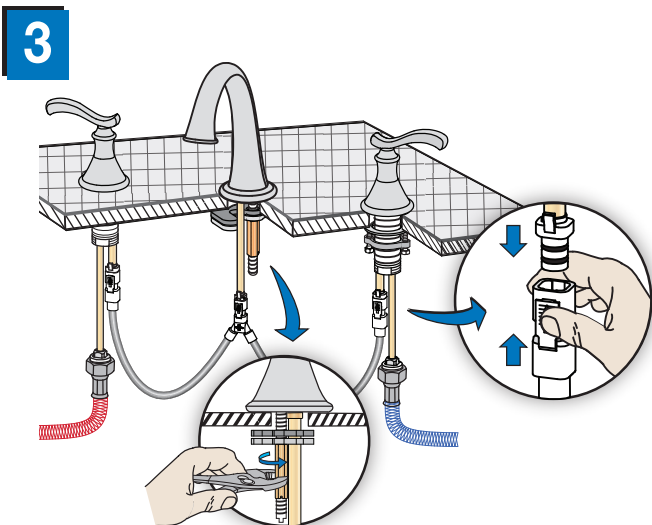

Quick Install Guide Sophia Widespread Lavatory Faucet, SLW81121.2-STN

Part No. LN-01646

Installation Instructions

If replacing an older faucet ensure water supply is turned OFF before removing, then turn faucet control valves ON to relieve water pressure.

Care of faucet finish

Clean finish area by using mild soap and water or non-abrasive cleaners and then rinse immediately. A non-abrasive wax may be used to preserve finish area.

Dimensions Sophia Widespread Lavatory Faucet, SLW81121.2-STN