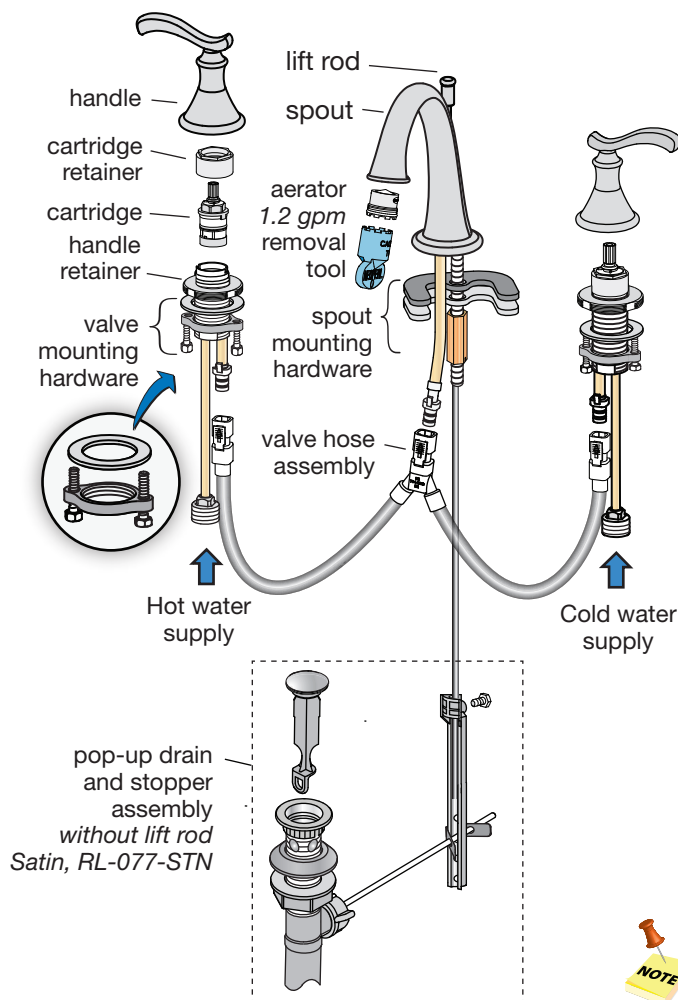

Quick Install Guide Sophia Widespread Lavatory Faucet, SLW81121.2-STN

Part No. LN-01646

Installation Instructions

If replacing an older faucet ensure water supply is turned OFF before removing, then turn faucet control valves ON to relieve water pressure.

Care of faucet finish

Clean finish area by using mild soap and water or non-abrasive cleaners and then rinse immediately. A non-abrasive wax may be used to preserve finish area.

Dimensions Sophia Widespread Lavatory Faucet, SLW81121.2-STN

Part No. LN-01646

Note: Dimensions subject to change without notice

Parts Assembly Sophia Widespread Lavatory Faucet, SLW81121.2-STN

Part No. LN-01646

Replacement Parts

Symmons Part Number	Item	
RL-106-STN	HOT & COLD handle assembly (qty 1 handle)	
RL-091 RL-090 FLR-102-1.2	Aerator and removal tool 1.5 gpm (5.7L/min) 2.2 gpm (8.3L/min) 1.2 gpm (4.5L/min)	
RL-075 (hot) RL-076 (cold)	Valve cartridge HOT (OFF = CW) COLD (OFF = CCW)	
RL-025-STN	Lift Rod	
RL-123	Spout mounting hardware kit	