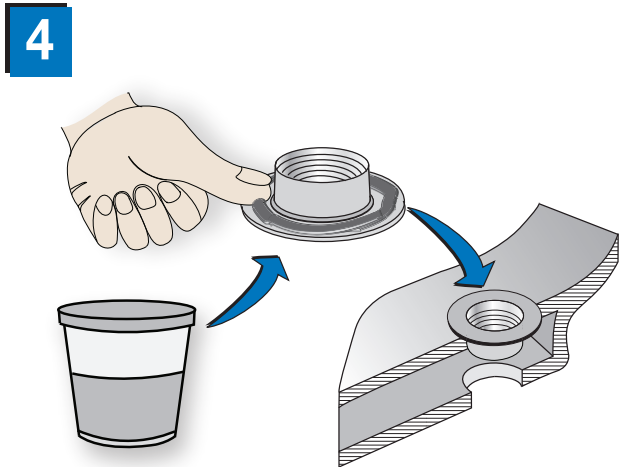

Quick Install Guide Sophia Widespread Lavatory Faucet, SLW81121.2-STN

Part No. LN-01646

Installation Instructions

If replacing an older faucet ensure water supply is turned OFF before removing, then turn faucet control valves ON to relieve water pressure.