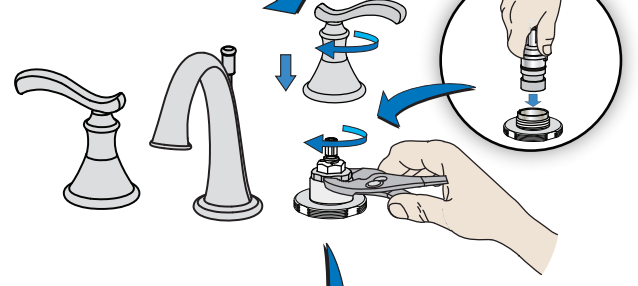

7

8

9

Faucet cartridge replacement

1

2

3

4

Care of faucet finish

Clean finish area by using mild soap and water or non-abrasive cleaners and then rinse immediately. A non-abrasive wax may be used to preserve finish area.