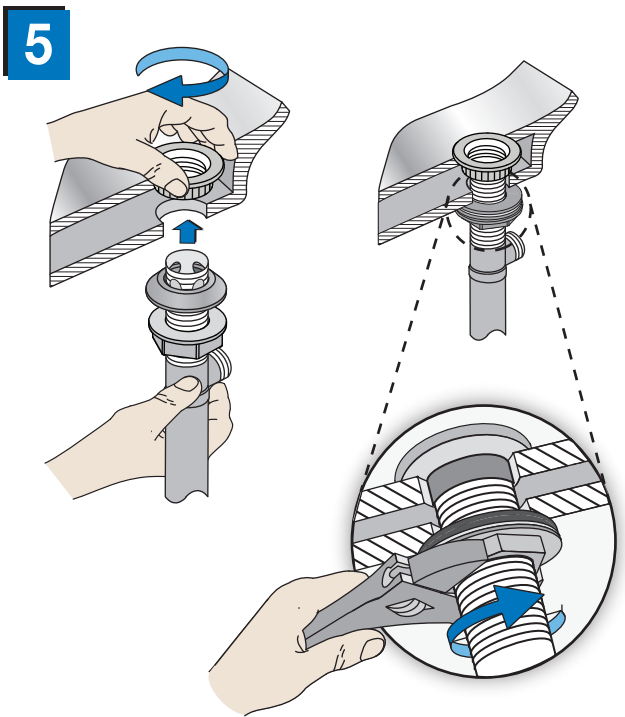

Quick Install Guide Sophia Widespread Lavatory Faucet, SLW81121.2-STN

Part No. LN-01646

Installation Instructions

If replacing an older faucet ensure water supply is turned OFF before removing, then turn faucet control valves ON to relieve water pressure.