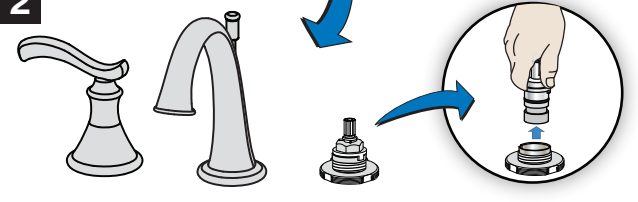

7

8

9

Faucet cartridge replacement

1

2

3

4

Care of faucet finish

Clean finish area by using mild soap and water or non-abrasive cleaners and then rinse immediately. A non-abrasive wax may be used to preserve finish area.