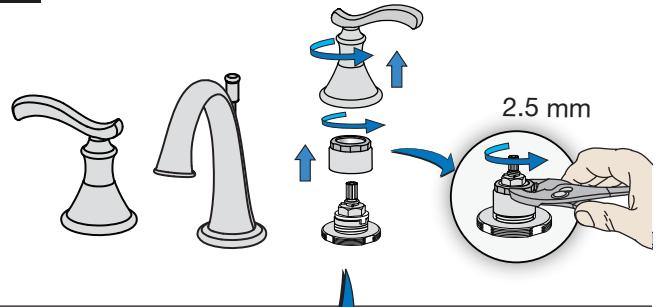

Faucet cartridge replacement

1