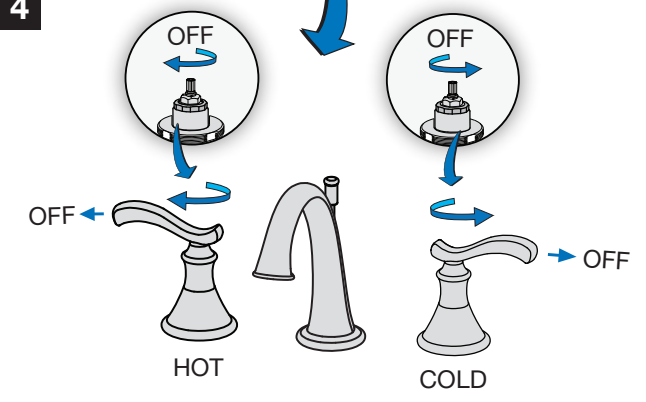

Quick Install Guide Sophia Widespread Lavatory Faucet, SLW81121.2-STN

Part No. LN-01646

Installation Instructions

If replacing an older faucet ensure water supply is turned OFF before removing, then turn faucet control valves ON to relieve water pressure.

Care of faucet finish

Clean finish area by using mild soap and water or non-abrasive cleaners and then rinse immediately. A non-abrasive wax may be used to preserve finish area.

Dimensions Sophia Widespread Lavatory Faucet, SLW81121.2-STN

Part No. LN-01646

Note: Dimensions subject to change without notice

Parts Assembly Sophia Widespread Lavatory Faucet, SLW81121.2-STN

Part No. LN-01646

Replacement Parts

Symmons Part Number	Item	
RL-106-STN	HOT & COLD handle assembly (qty 1 handle)	
RL-091 RL-090 FLR-102-1.2	Aerator and removal tool 1.5 gpm (5.7L/min) 2.2 gpm (8.3L/min) 1.2 gpm (4.5L/min)	
RL-075 (hot) RL-076 (cold)	Valve cartridge HOT (OFF = CW) COLD (OFF = CCW)	
RL-025-STN	Lift Rod	
RL-123	Spout mounting hardware kit	