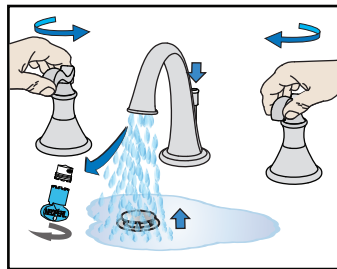

Quick Install Guide Sophia Widespread Lavatory Faucet, SLW81121.2-STN

Part No. LN-01646

Installation Instructions

If replacing an older faucet ensure water supply is turned OFF before removing, then turn faucet control valves ON to relieve water pressure.