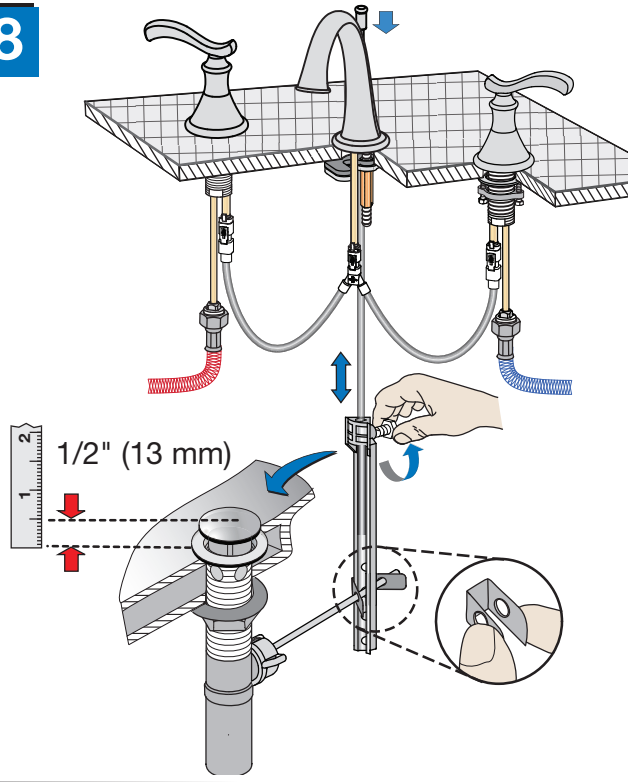

7

8

9

Faucet cartridge replacement

1

2

3

4

Care of faucet finish

Clean finish area by using mild soap and water or non-abrasive cleaners and then rinse immediately. A non-abrasive wax may be used to preserve finish area.