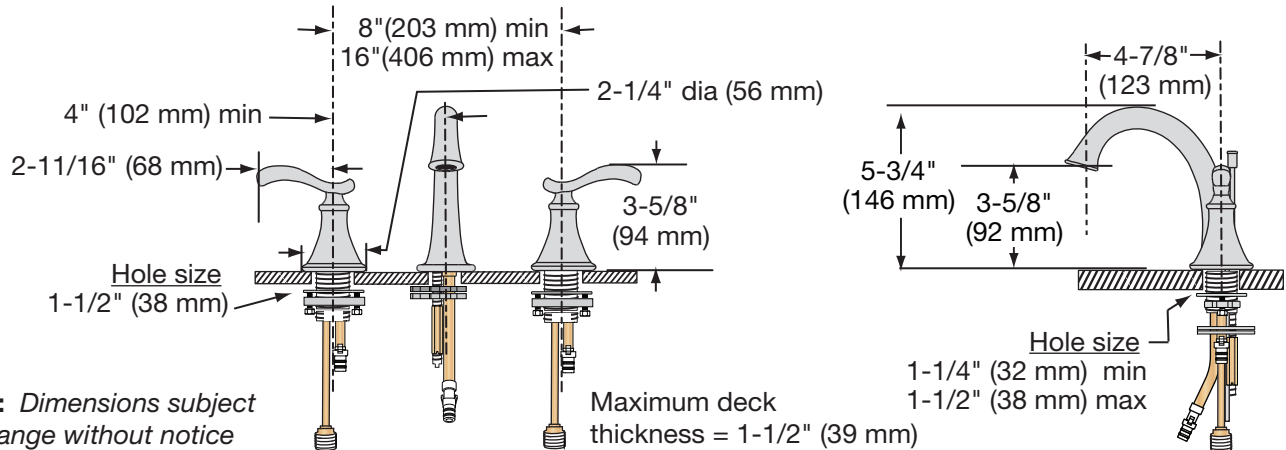

Quick Install Guide Sophia Widespread Lavatory Faucet, SLW81121.2-STN

Part No. LN-01646

Installation Instructions

If replacing an older faucet ensure water supply is turned OFF before removing, then turn faucet control valves ON to relieve water pressure.

Part No. LN-01646

Note: Dimensions subject to change without notice

Parts Assembly Sophia Widespread Lavatory Faucet, SLW81121.2-STN

Part No. LN-01646

Replacement Parts

Symmons Part Number	Item	
RL-106-STN	HOT & COLD handle assembly (qty 1 handle)	
RL-091 RL-090 FLR-102-1.2	Aerator and removal tool 1.5 gpm (5.7L/min) 2.2 gpm (8.3L/min) 1.2 gpm (4.5L/min)	
RL-075 (hot) RL-076 (cold)	Valve cartridge HOT (OFF = CW) COLD (OFF = CCW)	
RL-025-STN	Lift Rod	
RL-123	Spout mounting hardware kit	