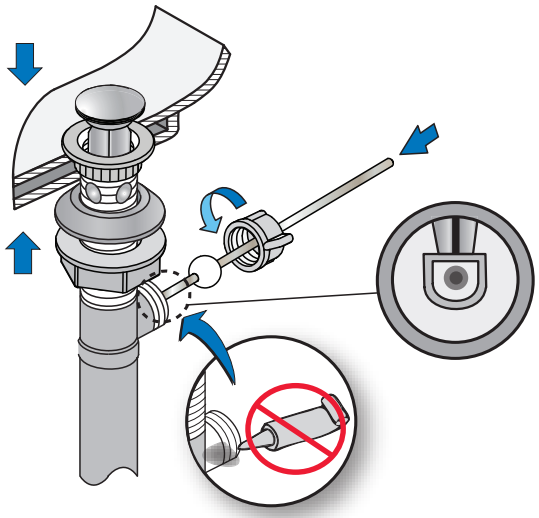

7

8

9

Faucet cartridge replacement

1

2

3

4

Care of faucet finish

Clean finish area by using mild soap and water or non-abrasive cleaners and then rinse immediately. A non-abrasive wax may be used to preserve finish area.