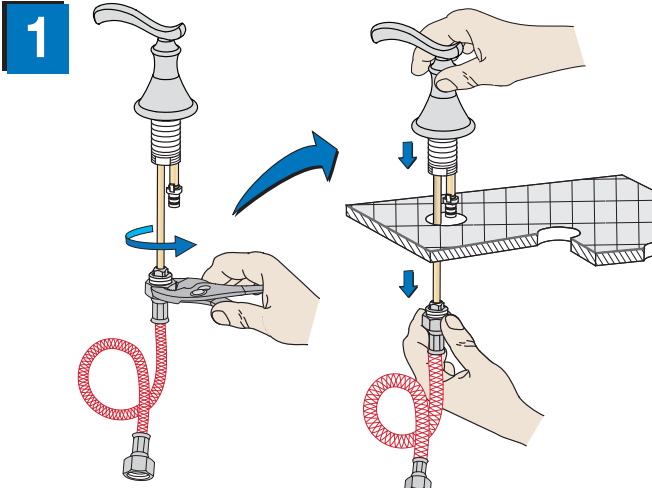

Quick Install Guide Sophia Widespread Lavatory Faucet, SLW81121.2-STN

Part No. LN-01646

Installation Instructions

If replacing an older faucet ensure water supply is turned OFF before removing, then turn faucet control valves ON to relieve water pressure.