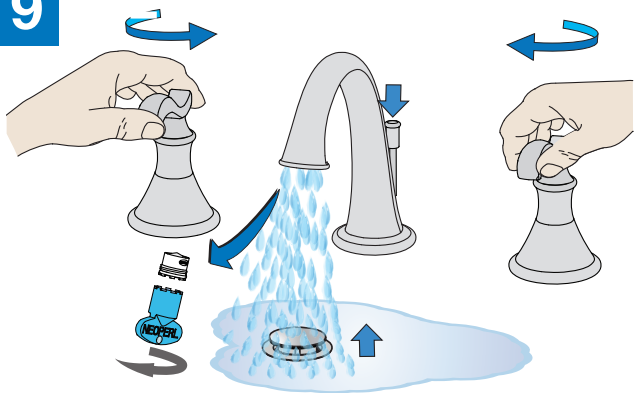

7

8

9

Faucet cartridge replacement

1

2

3

4

Care of faucet finish

Clean finish area by using mild soap and water or non-abrasive cleaners and then rinse immediately. A non-abrasive wax may be used to preserve finish area.