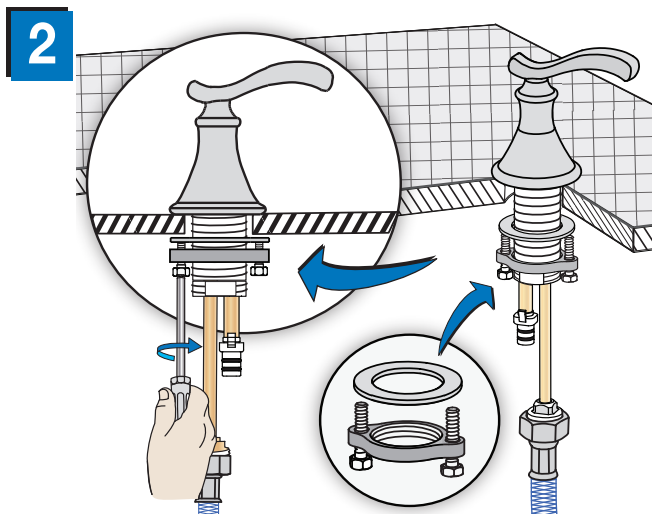

Quick Install Guide Sophia Widespread Lavatory Faucet, SLW81121.2-STN

Part No. LN-01646

Installation Instructions

If replacing an older faucet ensure water supply is turned OFF before removing, then turn faucet control valves ON to relieve water pressure.