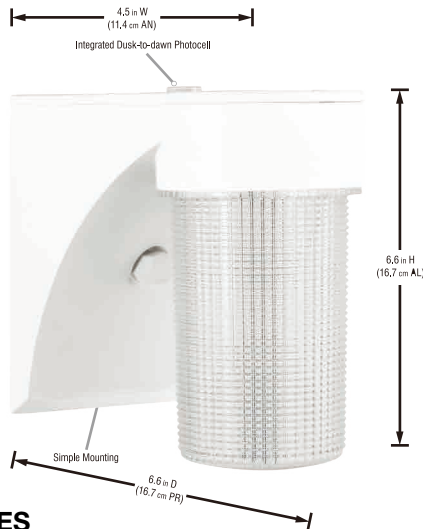

LED OUTDOOR WALL&SECURITY LIGHTING

DW9033WH-B
SKU# 1003933744

ADVANTAGES

- 75 Watt Equivalent
- 50,000 Hours of Continuous Use
- 5 Year Warranty
- Durable All-weather Construction
- Non-motion Security Light
- 80 CRI Provides High Color Quality
- Dusk to Dawn
- 120-Volt
- White
- Wall Mount Only

SPECIFICATIONS

Model Number	DW9033WH-B
SKU	1003933744
OSMID	
Power	16.5 W
AC Voltage, Frequency	120 V, 60 Hz
Color Temp (nom.)	4000K
Operation Temp	-22°F ~ 90°F
CRI	80
Lumen Output (min.)	1485 lm
Lifetime Rating	50000Hrs
Efficacy	90 lm/watt

PACKAGING

Weight (±0.5 lb)	1.7 lbs
Size (L x W x H) (±0.1 in)	6.62in x 4.57in x 6.69in
Box Dimensions	8.03in x 6.1in x 8.78in
Gross Weight	2.25 lbs
UPC	008938106320

Estimated Energy Cost
\$1.99*
per year