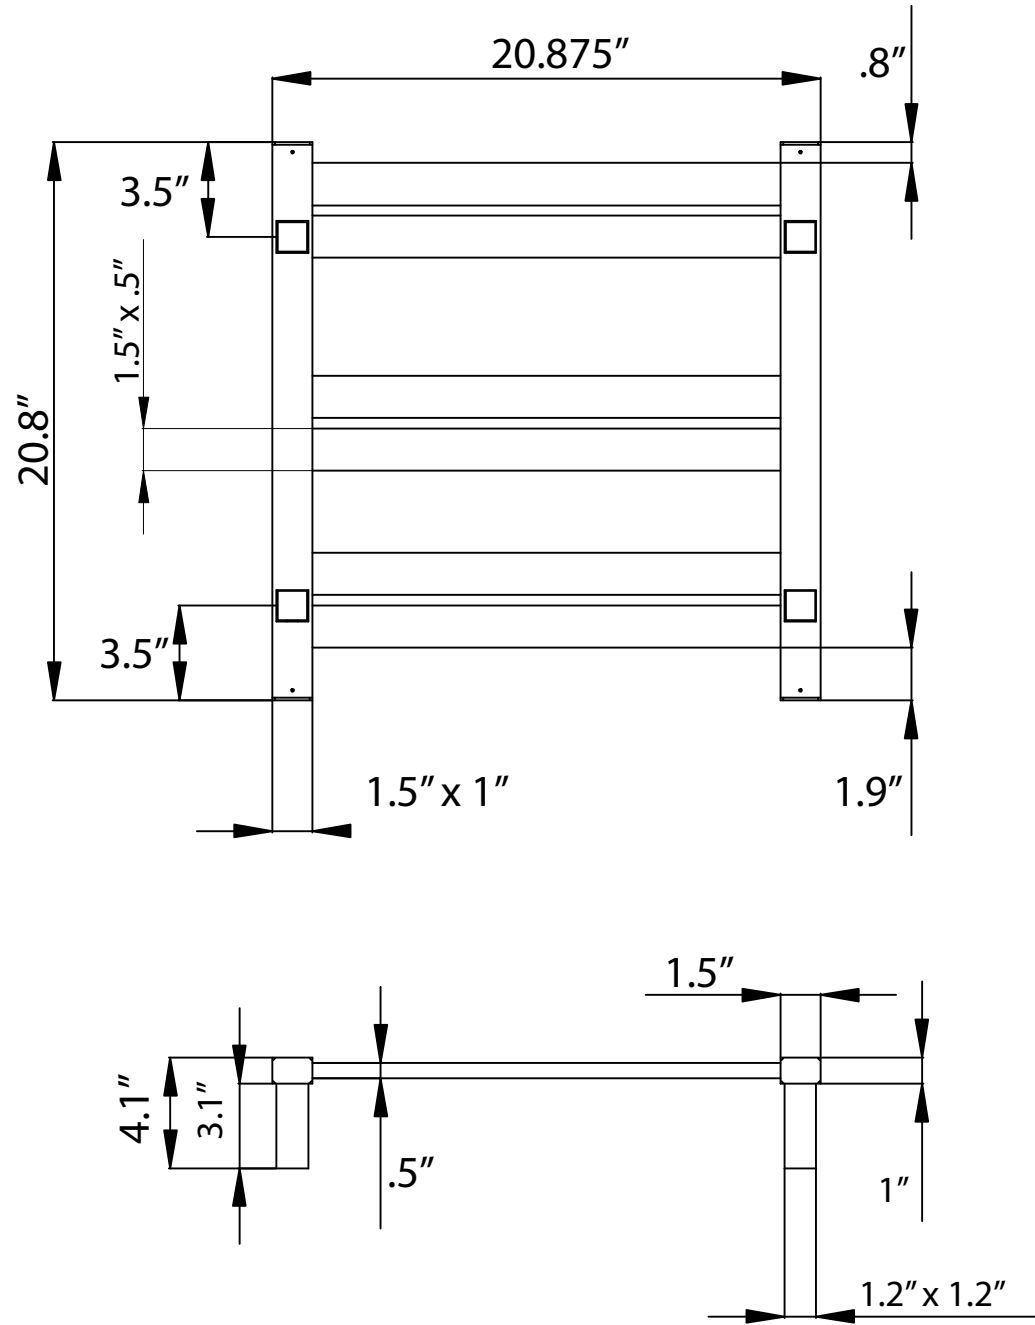

ANZZI™

TW-AZ025

Wall Mounted  
Towel Warmer

Wall Plug-In, 72" cord

6 Bars

www.ANZZI.com  
1-844-44-ANZZI

Perfection is our Tradition™