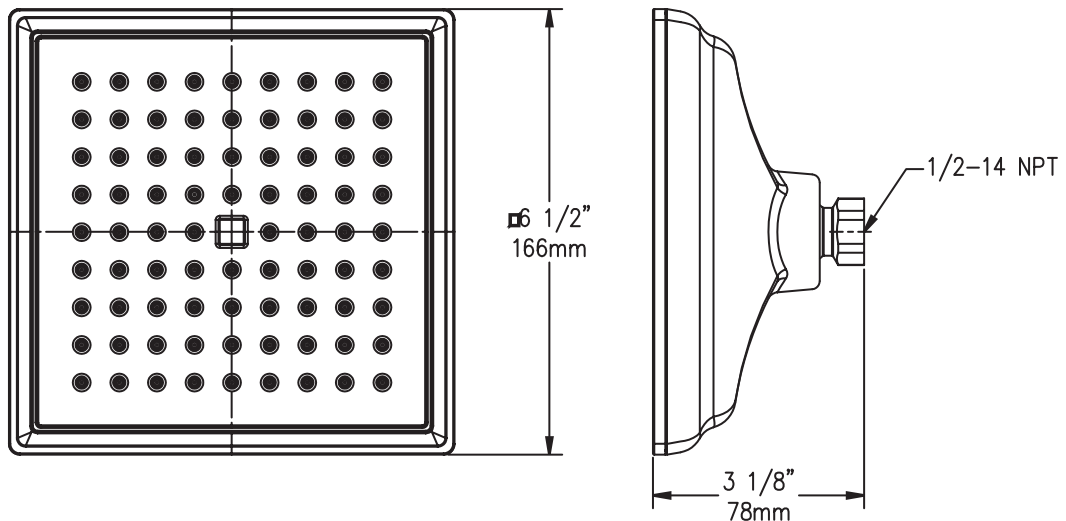

Location:

SYMMONS® Oxford™

Showerhead 422SH

Specification Submittal

Feature Highlights

- Single mode showerhead
- Metal construction with polished chrome finish
- 2.5 gpm (9.5 L/min) standard flow rate

Standards / Certifications

ASME A112.18.1; CSA B125.1
 WaterSense: 2.0 gpm (7.6 L/min) MAX
 1.5 gpm (5.7 L/min) MIN

Model Numbers

- 422SH..... Hand Shower

Warranty

- Limited Lifetime - to the original end purchaser in consumer installations.
- 5 years - for commercial installations

Finish Options

Append appropriate -suffix to model number.

- STN Satin nickel finish
- ORB Oil rubbed bronze finish

Dimensions Oxford Showerhead, 422SH

Note: Dimensions subject to change without notice.

Symmons Industries, Inc. ■ 31 Brooks Drive ■ Braintree, MA 02184
 Phone: (800) 796-6667 ■ Fax: (800) 961-9621
 Website: www.symmons.com ■ Email: gethelp@symmons.com