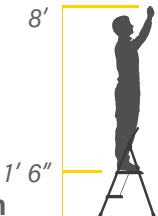

GLS-2
2 STEP
STEEL
LIGHTWEIGHT

KEEP IT HANDY

The 2 Step Lightweight Steel is convenient, easy to use, and can be opened and closed with one hand. The top grip provides comfort during use and while carrying. With a slim fold design measured at 2.4 in. deep, the 2 Step Lightweight Steel stores razor thin in your home, and will become the go-to for the quick, everyday uses in your kitchen, pantry, or garage.

SPECIFICATIONS
Duty Rating: 225lbs ANSI Type II
Open Dimensions: 22.6"L x 17.5"W x 35.5"H
Folded Dimensions: 2.4"L x 17.5"W x 38.25"H
Top Platform: 14" x 10"
Weight: 11lbs
Store SKU: 1001236969

GORILLALADDERS.com