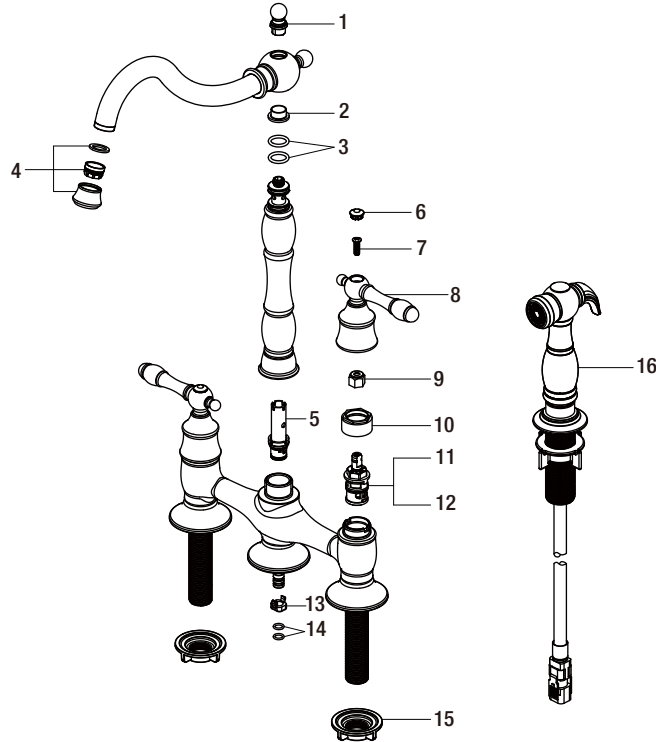

Replacement Parts List

Lyndhurst 2-Handle Bridge Side Sprayer Kitchen Faucet in Stainless Steel

MODEL	Internet SKU #	FINISH
852N-05508	204683793	Stainless Steel PVD

Many replacement parts can be purchased online or at your local store. Please use the table below to identify the part SKU number needed, go to HOMEDEPOT.COM, and check for online and store availability. If you can't find the part you are looking for, please call 1-855-HD-GLACIER.

Part	Description	Part #	Internet SKU #	Store SKU #
1	Cap	RP8000108		
2	Washer	RP64002		
3	O-ring	RP60008		
4	Aerator	RP3014108		
5	Diverter	RP70007		
6	Index	RP1000308		
7	Screw	RP50005		
8	Handle	RP1322808		

Part	Description	Part #	Internet SKU #	Store SKU #
9	Inverter	RP64044	206671349	
10	Bonnet	RP70083		
11	Cartridge H	RP20013	206136336	
12	Cartridge C	RP20014	206136359	
13	Block	RP70005		
14	O-ring	RP60002		
15	Mounting nut	RP56001	203193994	579276
16	Side spray	RP3603308		