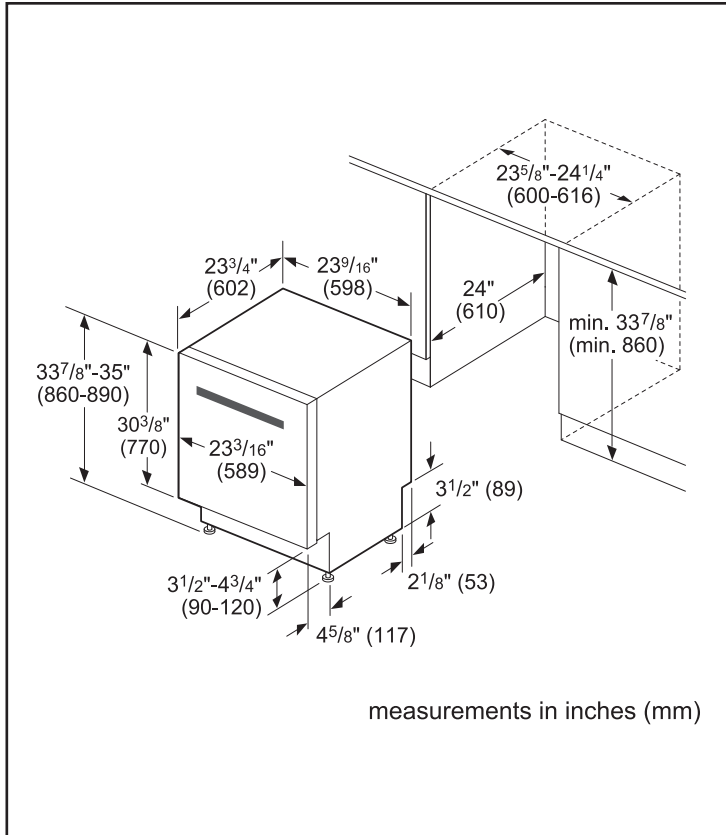

24" Recessed Handle Dishwasher

300 Series – Stainless Steel SHEM63W55N

Installation Details

Accessories: To purchase Bosch accessories, cleaners & parts please visit www.bosch-home.com/us/store or call 1-800-944-2904 (Mon to Fri 5 am to 6 pm PST, Sat 6 am to 3 pm PST).

Notes: All height, width and depth dimensions are shown in inches. BSH reserves the absolute and unrestricted right to change product materials and specifications, at any time, without notice. Consult the product's installation instructions for final dimensional data and other details prior to making cutout.

Warranties: Please see Use & Care manual or Bosch website for statement of limited warranty.

For more information on our entire line of products, go to www.bosch-home.com/us or call 1-800-944-2904

© BSH Home Appliances Corporation. All rights reserved. Bosch is a registered trademark of Robert Bosch GmbH.