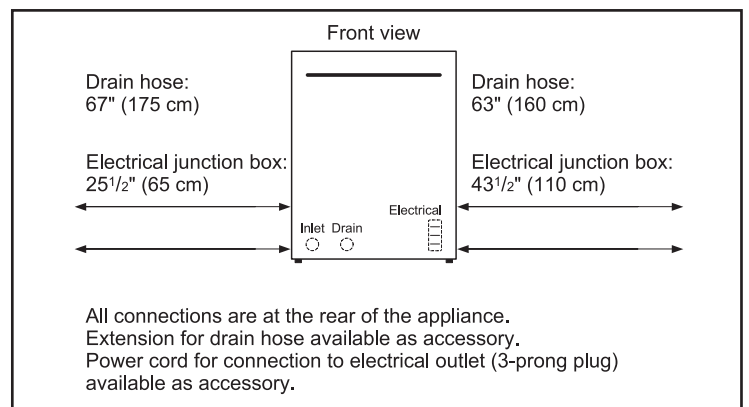

24" Recessed Handle Dishwasher

300 Series – Stainless Steel SHEM63W55N

Installation Details

Accessories: To purchase Bosch accessories, cleaners & parts please visit www.bosch-home.com/us/store or call 1-800-944-2904 (Mon to Fri 5 am to 6 pm PST, Sat 6 am to 3 pm PST).

Notes: All height, width and depth dimensions are shown in inches. BSH reserves the absolute and unrestricted right to change product materials and specifications, at any time, without notice. Consult the product's installation instructions for final dimensional data and other details prior to making cutout.

Warranties: Please see Use & Care manual or Bosch website for statement of limited warranty.

For more information on our entire line of products, go to www.bosch-home.com/us or call 1-800-944-2904

© BSH Home Appliances Corporation. All rights reserved. Bosch is a registered trademark of Robert Bosch GmbH.