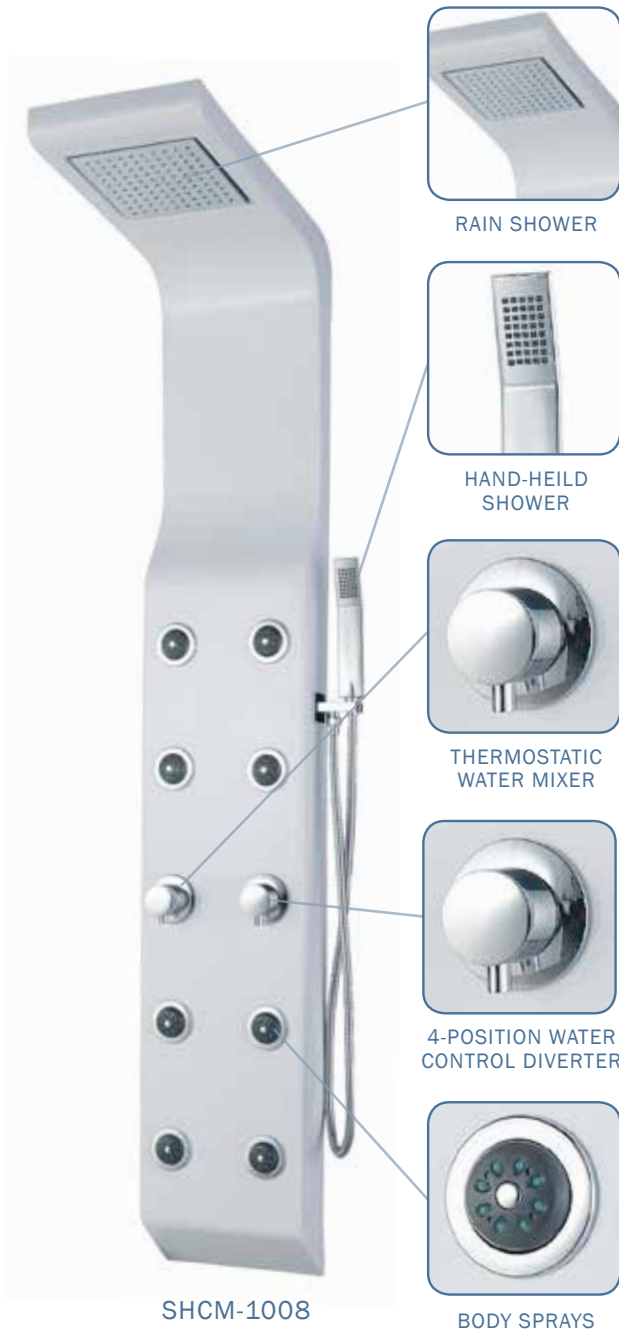

SHOWER COLUMNS

SHCM-27180

HEAD SHOWER

HAND-HELD SHOWER

GLASS SHELF

3-POSITION WATER CONTROL DIVERTER

ON/OFF WATER CONTROL

THERMOSTATIC WATER MIXER

BODY SPRAYS

SHOWER COLUMNS

PRACTICAL FUNCTION MEETS IMAGINATIVE STYLING

Think beyond the basic shower head and experience a shower like never before with a Shower Column by DreamLine™. Pampering features like hand-held shower, body massage sprays, water controls, large rain shower head and a thermostatic mixer to maintain a steady water temperature, transform your shower space into a home spa.

SHCM-1007

SHCM-23580

SHCM-2050

SHCM-25780

MODEL NUMBER	BODY MATERIAL	TUB FILLER SPOUT	MOUNTING OPTION
SHCM-1007	White acrylic	-	Back-to-wall installation
SHCM-1008		-	
SHCM-2050	Anodized aluminum	-	Back-to-wall or corner installation
SHCM-25780		-	
SHCM-23580		√	
SHCM-27180		-	