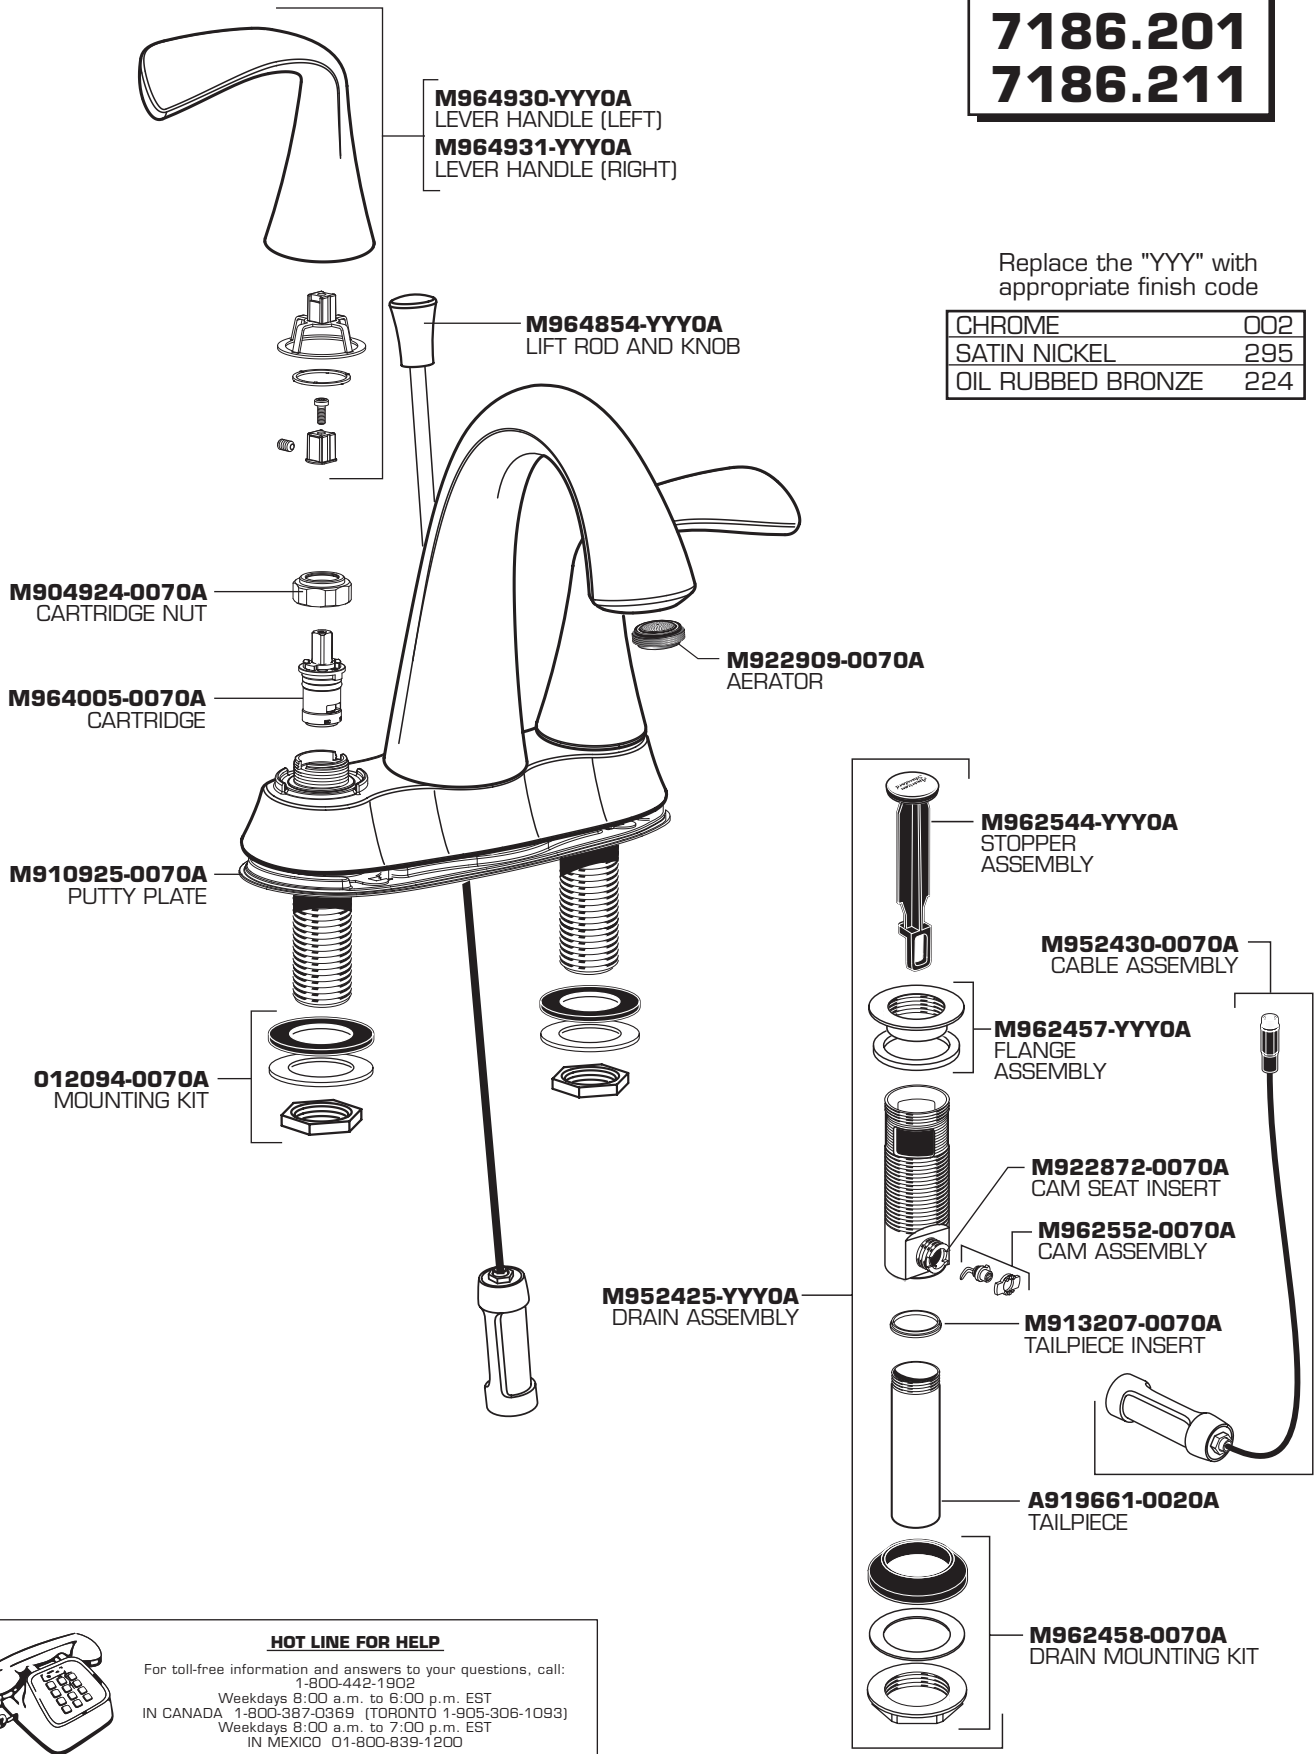

FLUENT™
Centerset Lavatory Faucet
with Speed Connect® Drain

MODEL NUMBERS

7186.201
7186.211

Replace the "YYY" with appropriate finish code

| | |
|-------------------|-----|
| CHROME | 002 |
| SATIN NICKEL | 295 |
| OIL RUBBED BRONZE | 224 |