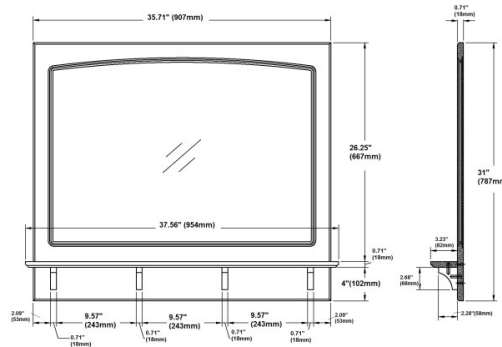

# Concord Mirror 37.8" Fully Assembled White

## SPECIFICATIONS

<b>MATERIAL CONSTRUCTION:</b>	Wood	<b>FACE FRAME MATERIAL:</b>	MDF
<b>ASSEMBLY REQUIRED:</b>	No	<b>SIDES MATERIAL:</b>	N/A
<b>TOOLS NEEDED FOR INSTALLATION:</b>	Electric Drill, Screwdriver	<b>BOTTOM MATERIAL:</b>	N/A
<b>ASSEMBLED DIMENSIONS:</b>	31" H x 36" L x 4" D	<b>BACK PANEL MATERIAL:</b>	MDF
<b>WEIGHT:</b>	25 lbs.	<b>BACK BRACE MATERIAL:</b>	N/A
<b>NUMBER OF DOORS:</b>	N/A	<b>GLASS STYLE:</b>	Flat Panel
<b>DOOR MATERIAL:</b>	N/A	<b>LIGHTED:</b>	No
<b>NUMBER OF SHELVES:</b>	N/A	<b>QTY OF LAMPS:</b>	N/A
<b>ADJUSTABLE SHELVES:</b>	N/A	<b>POWER SOURCE:</b>	None
<b>SHELF MAX WEIGHT CAPACITY:</b>	N/A	<b>MOUNTING HARDWARE INCLUDED:</b>	No
<b>SHELF WIDTH:</b>	N/A	<b>MOUNTING TYPE:</b>	Surface
<b>SHELF THICKNESS:</b>	N/A		
<b>SHELF MATERIAL:</b>	N/A		