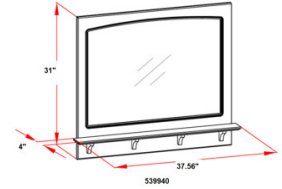

# Concord Mirror 37.8" Fully Assembled White

## SPECIFICATIONS

<b>MATERIAL CONSTRUCTION:</b>	Wood	<b>FACE FRAME MATERIAL:</b>	MDF
<b>ASSEMBLY REQUIRED:</b>	No	<b>SIDES MATERIAL:</b>	N/A
<b>TOOLS NEEDED FOR INSTALLATION:</b>	Electric Drill, Screwdriver	<b>BOTTOM MATERIAL:</b>	N/A
<b>ASSEMBLED DIMENSIONS:</b>	31" H x 36" L x 4" D	<b>BACK PANEL MATERIAL:</b>	MDF
<b>WEIGHT:</b>	25 lbs.	<b>BACK BRACE MATERIAL:</b>	N/A
<b>NUMBER OF DOORS:</b>	N/A	<b>GLASS STYLE:</b>	Flat Panel
<b>DOOR MATERIAL:</b>	N/A	<b>LIGHTED:</b>	No
<b>NUMBER OF SHELVES:</b>	N/A	<b>QTY OF LAMPS:</b>	N/A
<b>ADJUSTABLE SHELVES:</b>	N/A	<b>POWER SOURCE:</b>	None
<b>SHELF MAX WEIGHT CAPACITY:</b>	N/A	<b>MOUNTING HARDWARE INCLUDED:</b>	No
<b>SHELF WIDTH:</b>	N/A	<b>MOUNTING TYPE:</b>	Surface
<b>SHELF THICKNESS:</b>	N/A		
<b>SHELF MATERIAL:</b>	N/A		