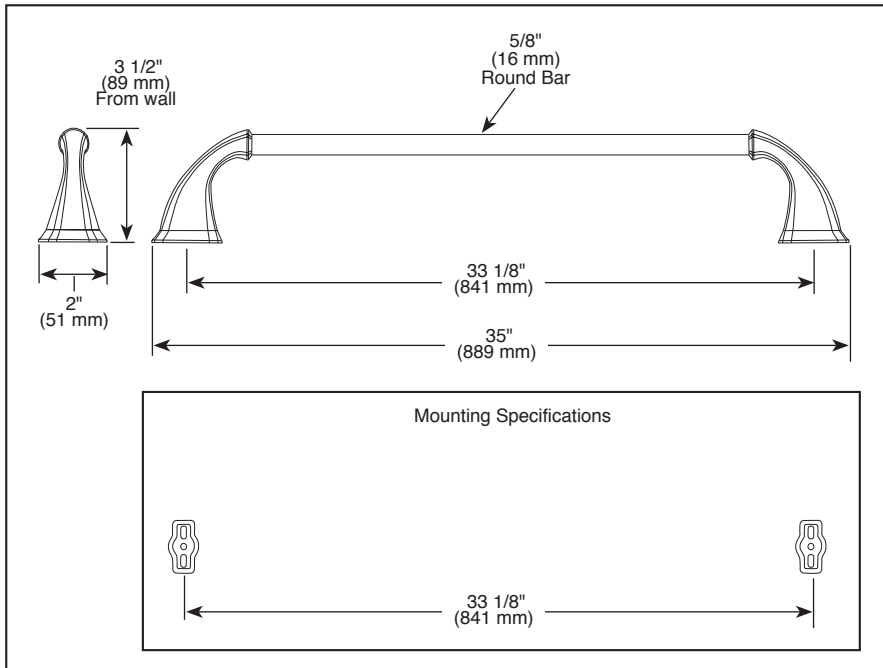

ACCESSORIES

- Addison® Bath Collection
- 30" Towel Bar

Submitted Model No.: _____
 Specific Features: _____

STANDARD SPECIFICATIONS:

- Wood blocking is preferable behind all wall surfaces. If wood blocking is not available, the following fasteners are suggested: Tile/Masonry-Plastic or lead Anchors Plaster/drywall-Toggle bolts.
- Mounting hardware and mounting template included with product.