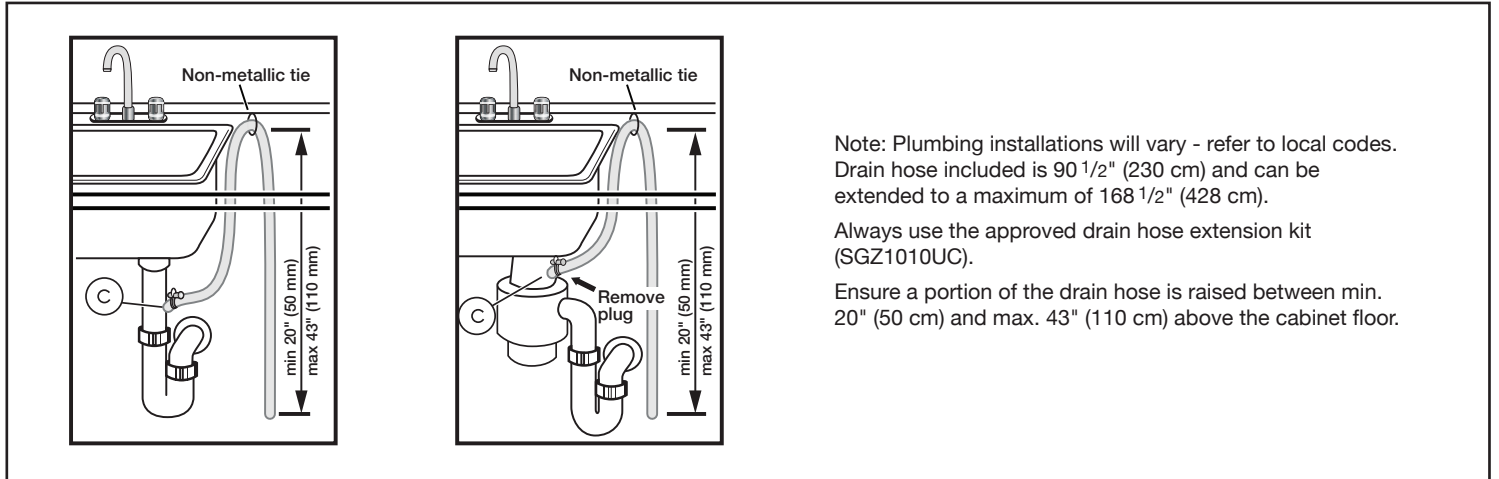

Notes: All height, width and depth dimensions are shown in inches. BSH reserves the absolute and unrestricted right to change product materials and specifications, at any time, without notice. Consult the product's installation instructions for final dimensional data and other details prior to making cutout.

24" Recessed Handle Dishwasher

100 Series – Stainless Steel SHEM3AY52N

BOSCH

Invented for life

Installation Details

Accessories: To purchase Bosch accessories, cleaners & parts please visit www.bosch-home.com/us/store or call 1-800-944-2904 (Mon to Fri 5 am to 6 pm PST, Sat 6 am to 3 pm PST).