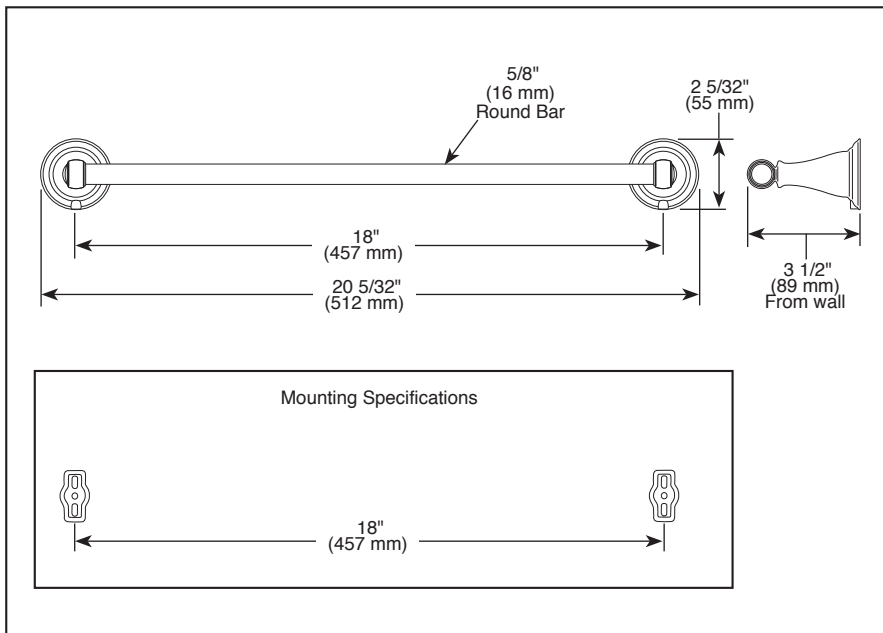

ACCESSORIES

- Windemere® Bath Collection
- 18" Towel Bar

Submitted Model No.: _____
Specific Features: _____

▲ Designate Proper Finish Suffix

STANDARD SPECIFICATIONS:

- Wood blocking is preferable behind all wall surfaces. If wood blocking is not available, the following fasteners are suggested: Tile/Masonry-Plastic or lead Anchors Plaster/drywall-Toggle bolts.
- Mounting hardware and mounting template included with product.