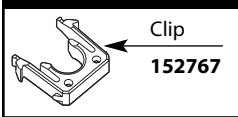

QUICK CONNECTION PRIOR TO 12/2009

HOSE ADAPTER CLIP

Handle Kit
148135SRS Spot Resistant Stainless

Dome Kit
140997SRS Spot Resistant Stainless

Replacement Cartridge
4000

Cartridge Nut
140998

Deck Gasket
143338 Clear
143338BL Black