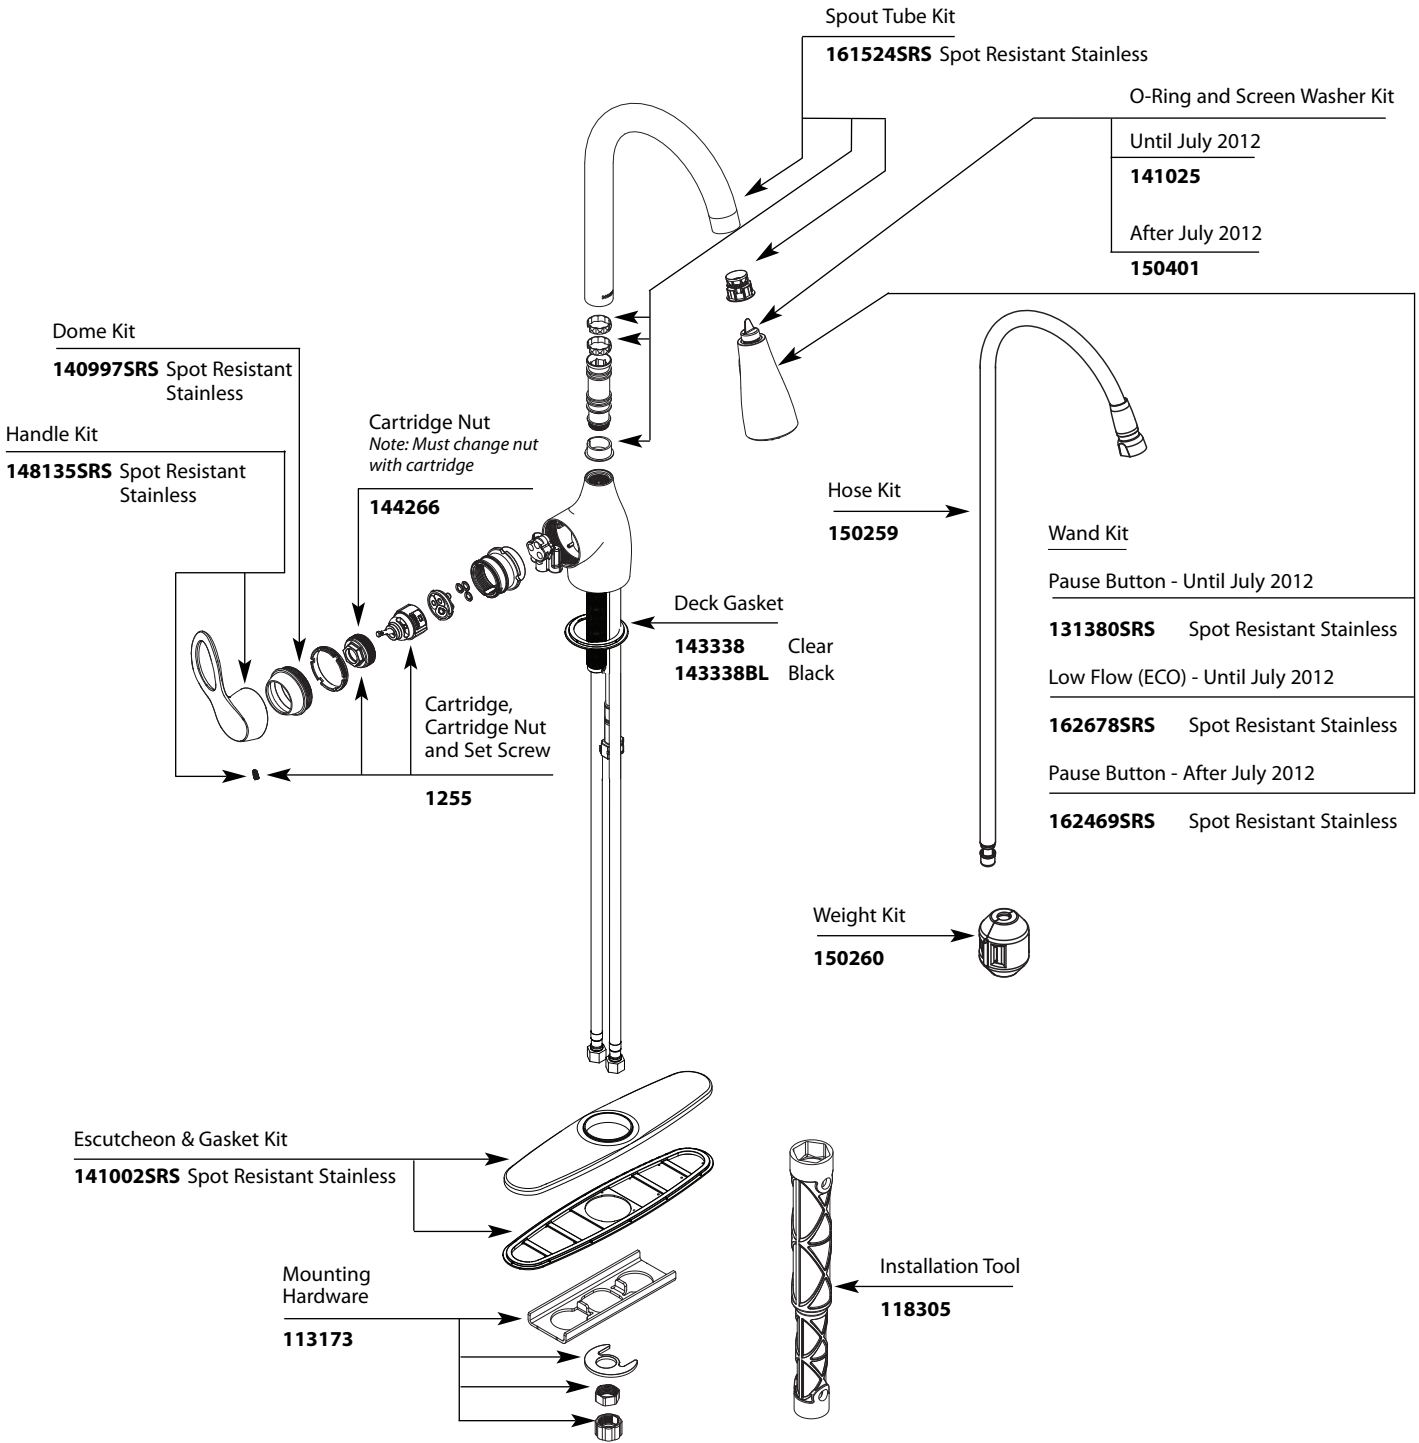

Buy it for looks. Buy it for life.®

■ Order by Part Number

There is more than 1 version of this model.
Page down to identify the version you have.

Illustrated Parts

Single-Handle High-Arc Pulldown Kitchen Faucet		
MODEL	TYPE	FINISH
CA87011SRS	Lever	Spot Resistant Stainless

QUICK CONNECTION PRIOR TO 12/2009

HOSE ADAPTER CLIP

Handle Kit
148135SRS Spot Resistant Stainless

Dome Kit
140997SRS Spot Resistant Stainless

Replacement Cartridge
4000

Cartridge Nut
140998

Deck Gasket
143338 Clear
143338BL Black

QUICK CONNECTION PRIOR TO 12/2009

HOSE ADAPTER CLIP

Handle Kit

148135CSL Classic Stainless
148135SRS Spot Resistant Stainless

Replacement Cartridge

4000

Cartridge Nut

140998

Spout Tube Kit

143335CSL Classic Stainless

143335SRS Spot Resistant Stainless

Wand Kit

Pause Button - Until July 2012

131380CSL Classic Stainless
131380SRS Spot Resistant Stainless

Low Flow (ECO) - Until July 2012