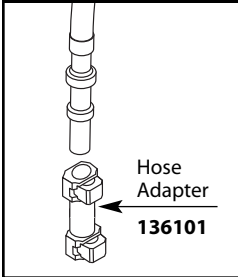

QUICK CONNECTION PRIOR TO 12/2009

HOSE ADAPTER CLIP

Handle Kit
148135SRS Spot Resistant Stainless

Dome Kit
140997SRS Spot Resistant Stainless

Replacement Cartridge
4000

Cartridge Nut
140998

Deck Gasket
143338 Clear
143338BL Black