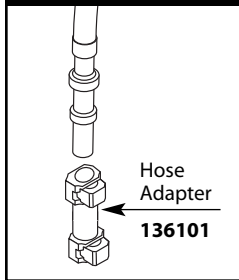

QUICK CONNECTION PRIOR TO 12/2009

HOSE ADAPTER CLIP

Handle Kit

148135CSL Classic Stainless
148135SRS Spot Resistant Stainless

Replacement Cartridge

4000

Cartridge Nut

140998